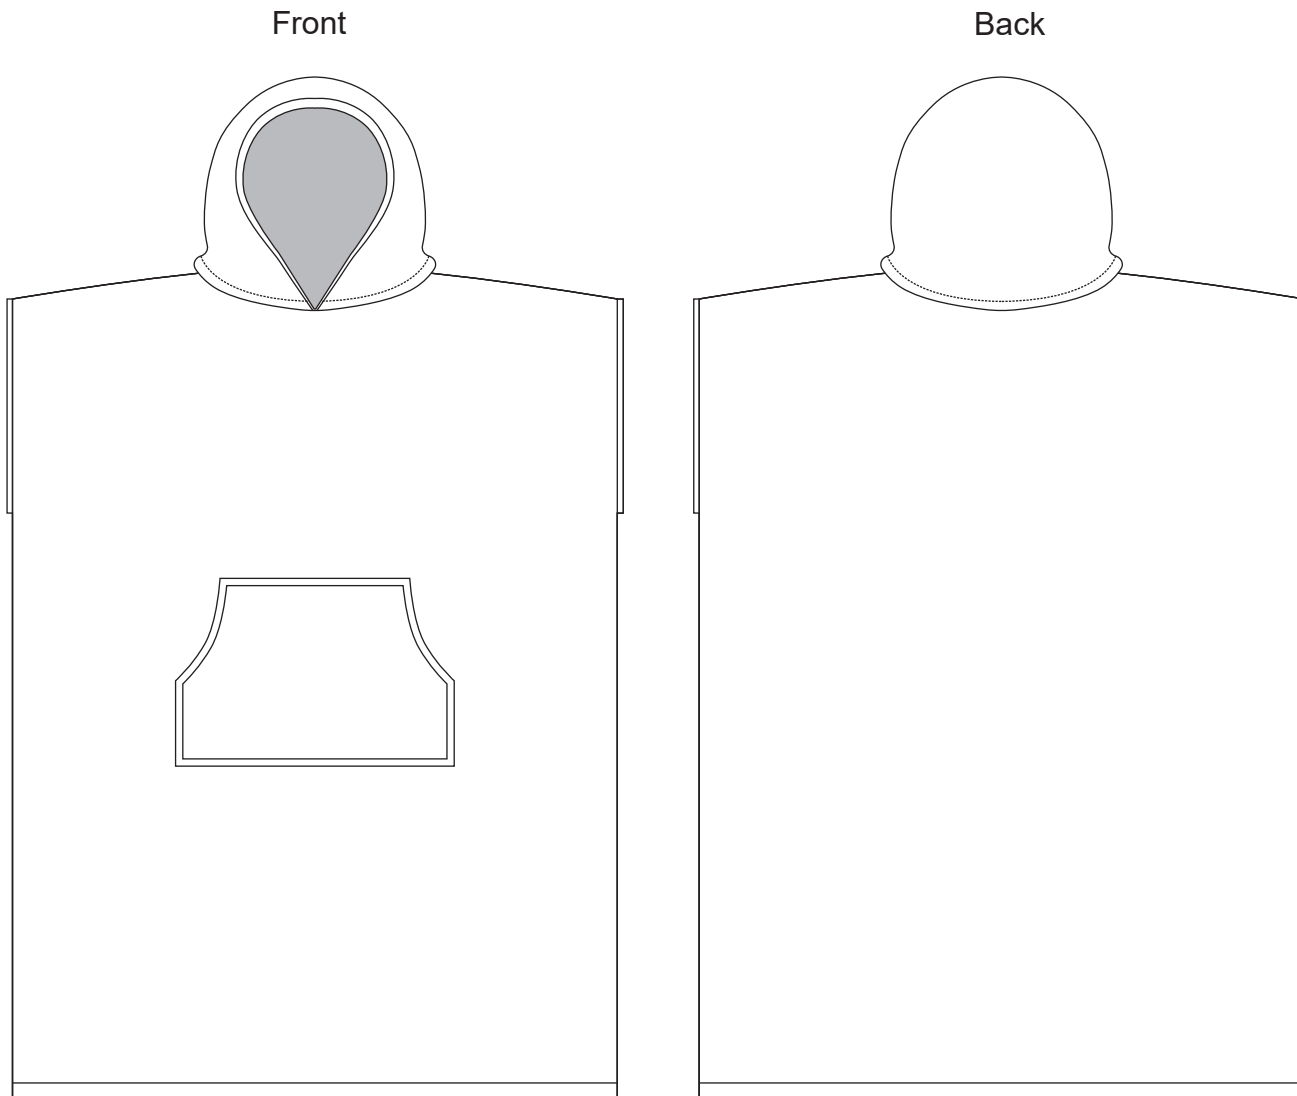

Product: PCC605
 Product Size: Free size Adult : 1/2 chest width: 80cm
 Body length: 110cm
 Decoration Options: Full colour print

Shown at 10% actual size

LOGO refer colour

		PMS XX C
		PMS XX C
		PMS XX C

label type	✓ if required (customized brand label will cause additional cost, our product included standard size label and wash label defaulty)	
brand label		
size label		
wash label		