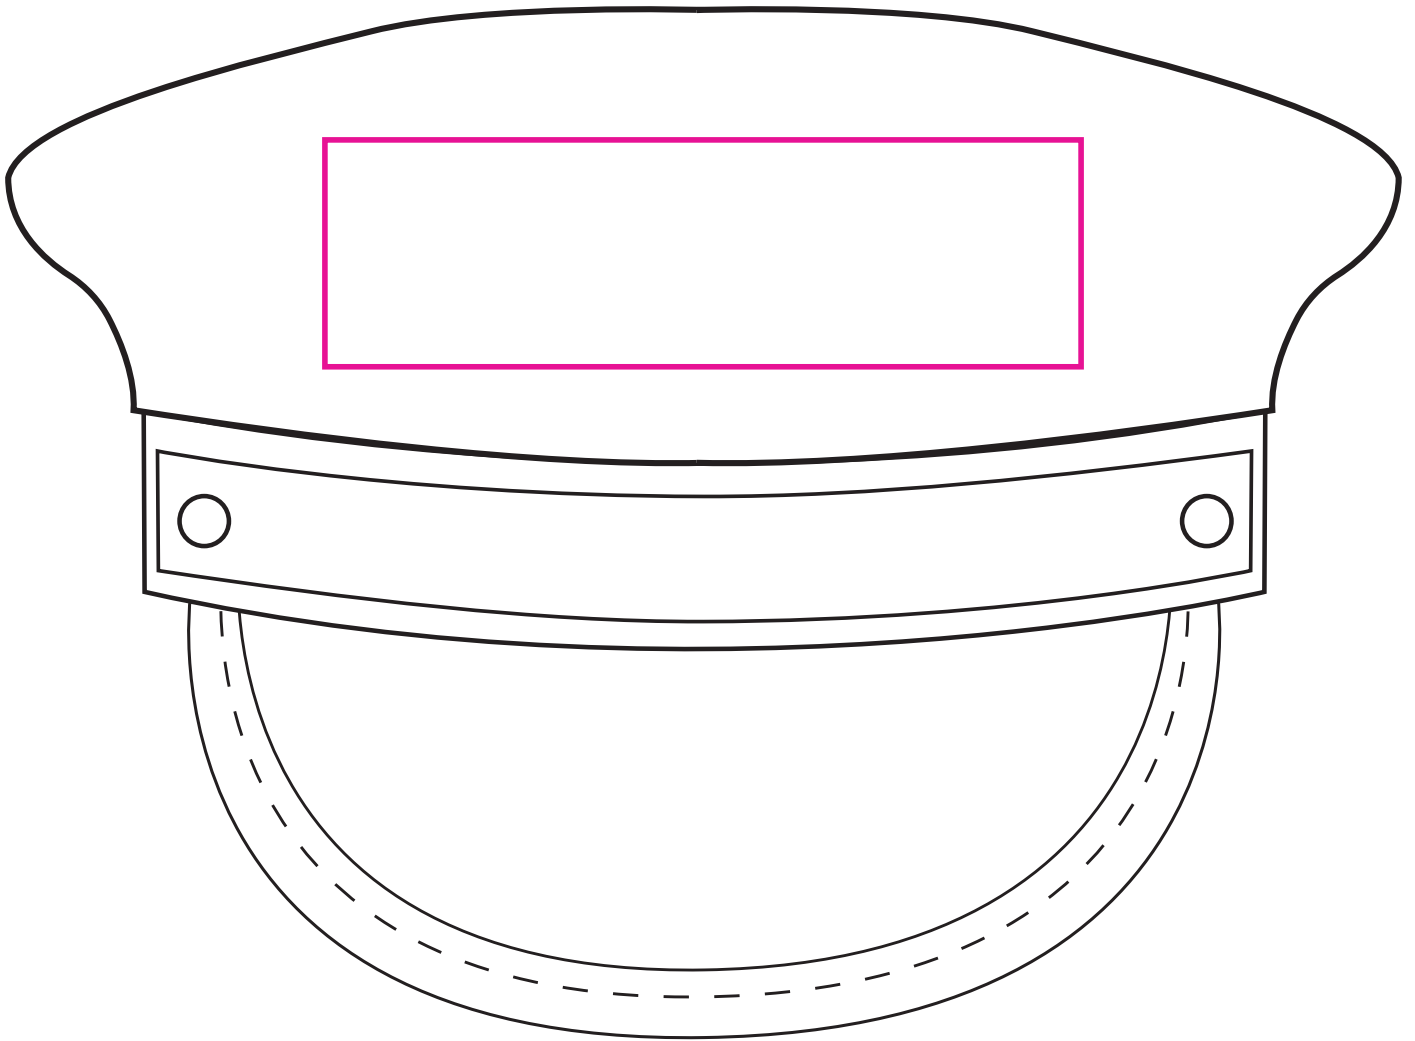

Product: PXL155
Product Size:head size: 60CM
Decoration Options: Embroidery

Shown at 80% actual size
Embroidery size: 100mm(w) x 30mm(h)