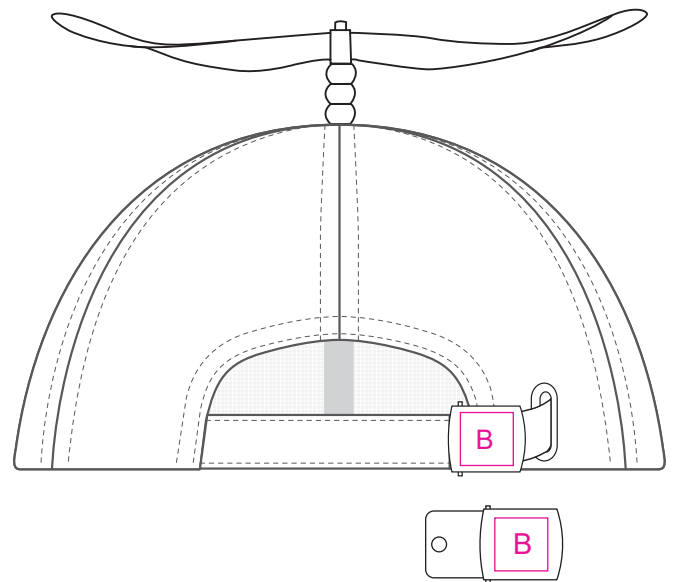

Product: PXL153
Product Size: Head side: Adult side:58cm
Kid side:54cm
Decoration Options: Embroidery,Engraving

Adult size

Kid size

A Print size:60mm(w) x 40mm(h)

Adult size

Kid size

Shown at 50% actual size
B Engraving size:14mm(w) x14mm(h)