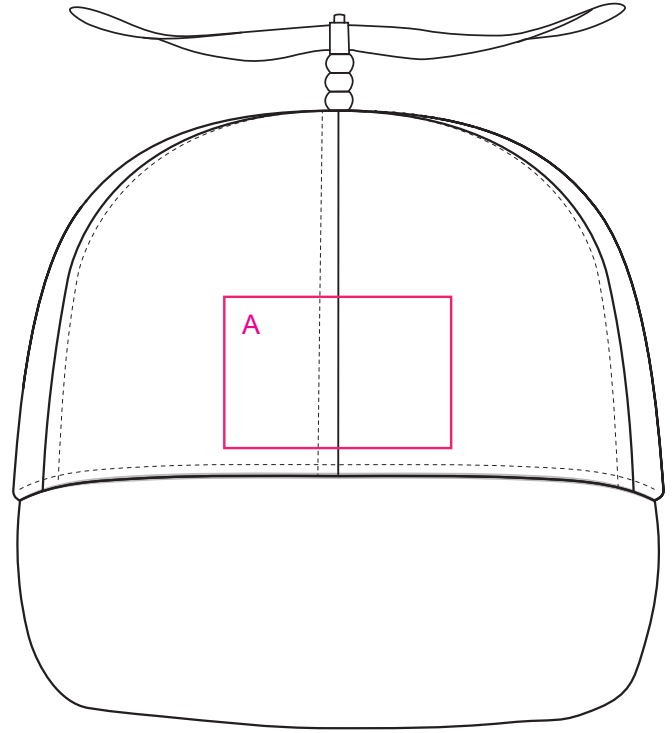

Product: PXL153
Product Size: Head side: Adult side:58cm
Kid side:54cm
Decoration Options: Embroidery,Engraving

Adult size

Kid size

A Print size:60mm(w) x 40mm(h)

Adult size

Kid size

Shown at 50% actual size
B Engraving size:14mm(w) x14mm(h)