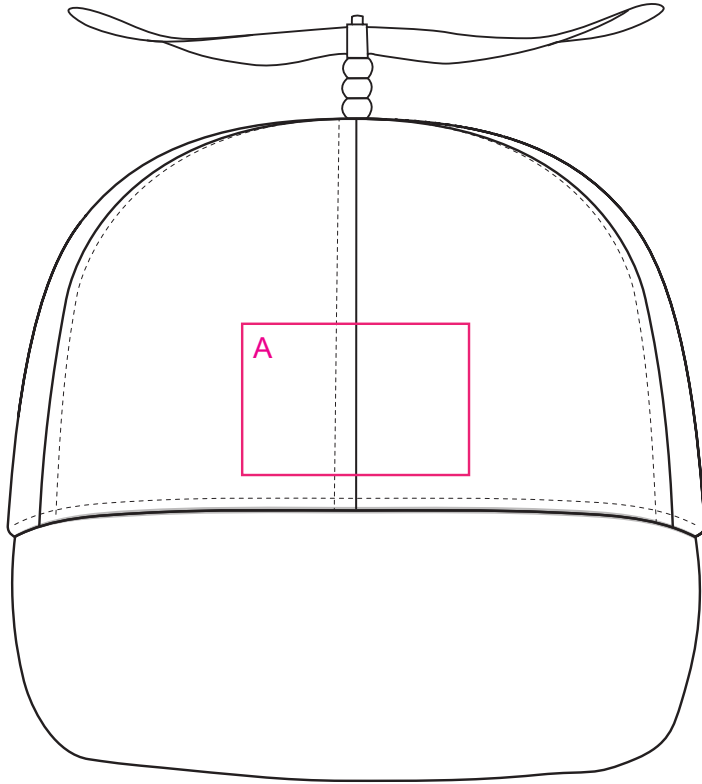

Product: PXL153
Product Size: Head side: Adult side:58cm
Kid side:54cm
Decoration Options: Embroidery,Engraving

Adult size

Kid size

A Print size:60mm(w) x 40mm(h)

Adult size

Kid size

Shown at 50% actual size
B Engraving size:14mm(w) x14mm(h)