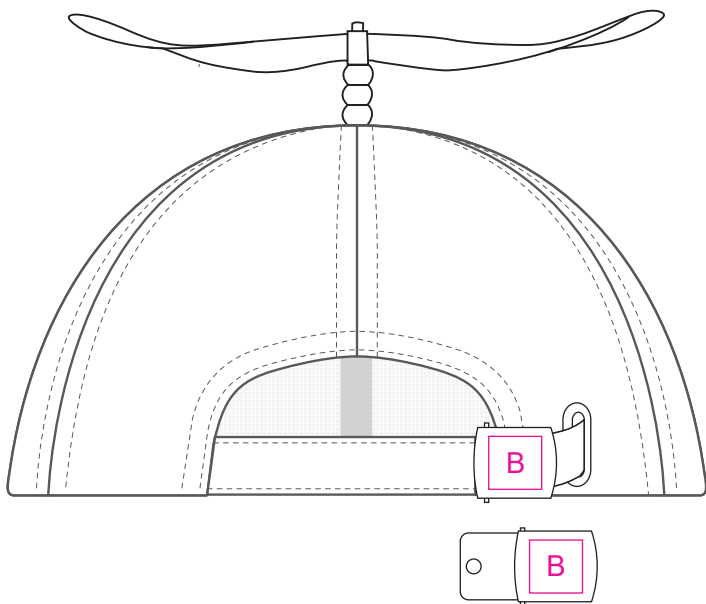

Product: PXL153
Product Size: Head side: Adult side:58cm
Kid side:54cm
Decoration Options: Embroidery,Engraving

Adult size

Kid size

A Print size:60mm(w) x 40mm(h)

Adult size

Kid size

Shown at 50% actual size
B Engraving size:14mm(w) x14mm(h)