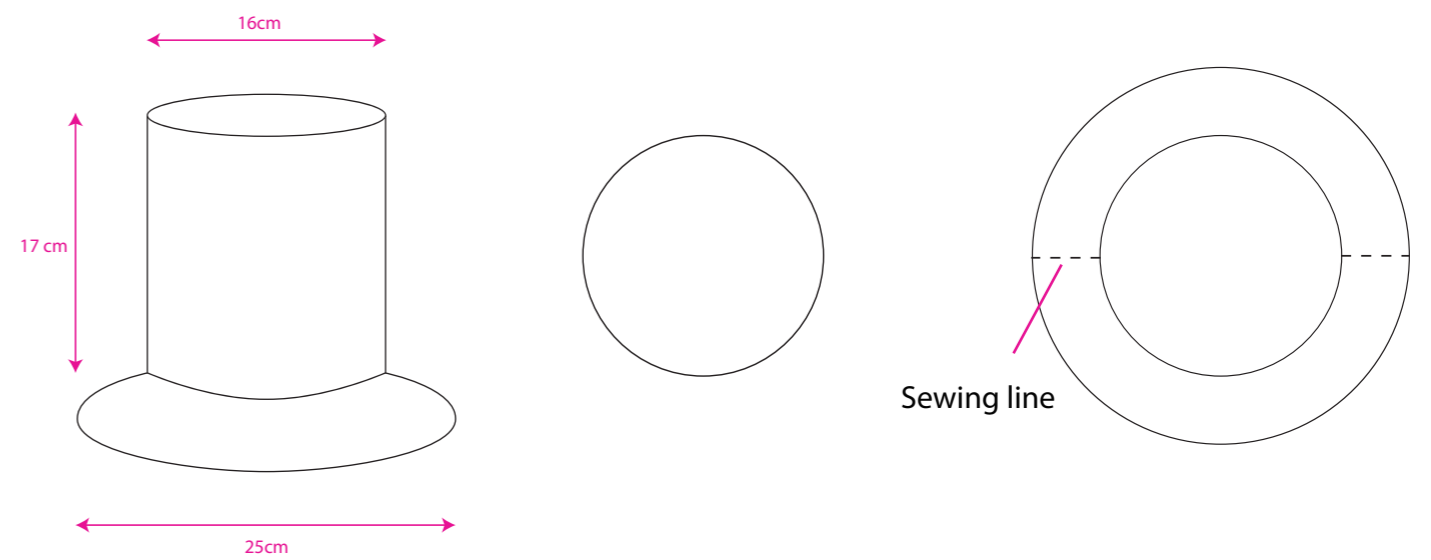

Product: PXL151
 Product Size: Inner Dia 19 x H 20 cm Bottom Dia 30cm
 Decoration Options: Digital print

Adult size

Shown at 20% actual size

Kid size

Shown at 20% actual size

Print size:190mm(dia)

Print size:300mm(dia)

— Knife line
 — Safe print area
 — Bleed line

Print size:160mm(dia)

Print size:250mm(dia)

— Knife line
 — Safe print area
 — Bleed line

Print size:596.6mm(w) x 200mm(h)

Print size:502.4mm(w) x 170mm(h)