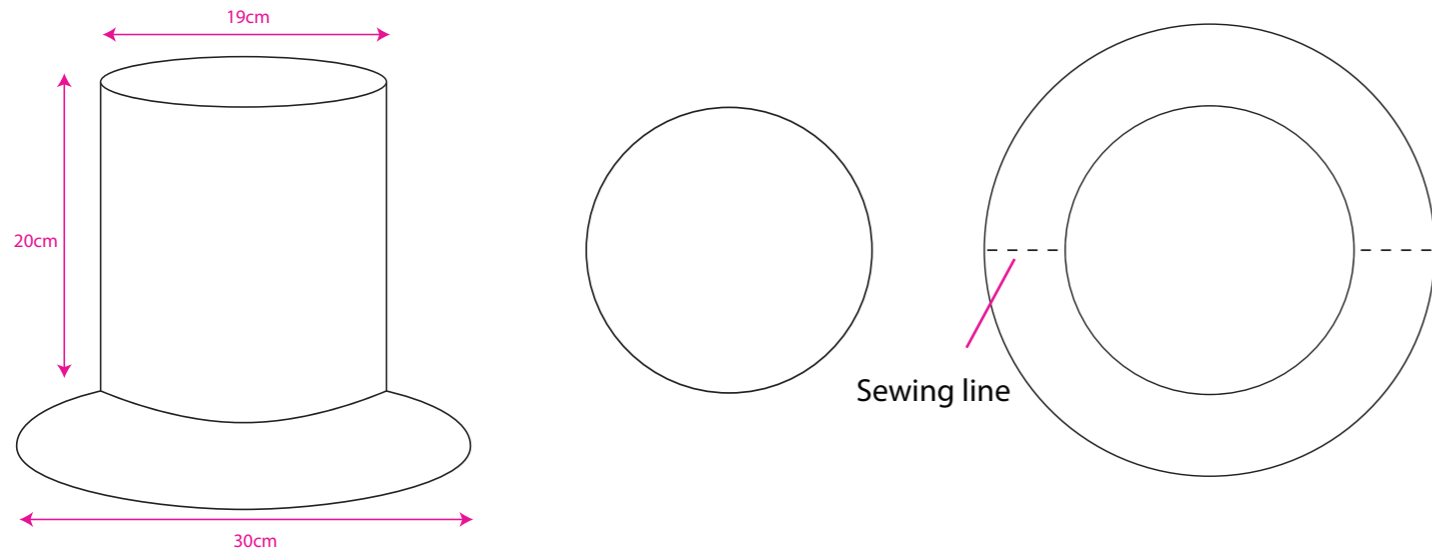

Product: PXL151
 Product Size: Inner Dia 19 x H 20 cm Bottom Dia 30cm
 Decoration Options: Digital print

Adult size

Shown at 20% actual size

Kid size

Shown at 20% actual size

Print size:190mm(dia)

Print size:300mm(dia)

— Knife line
 — Safe print area
 — Bleed line

Print size:160mm(dia)

Print size:250mm(dia)

— Knife line
 — Safe print area
 — Bleed line

Print size:596.6mm(w) x 200mm(h)

Print size:502.4mm(w) x 170mm(h)