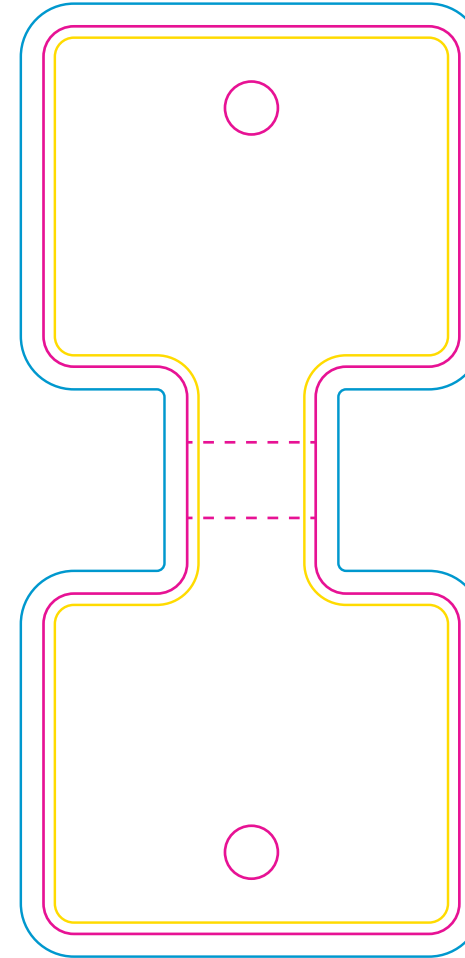

Product: PXL140  
Product Size: 10cm(dia)\*4cm(d)  
Decoration Options: Digital Print

Not actual size

Print side:580mm(w) x 115mm(h)  
Shown at 30% actual size

- Knife line
- Safe print area
- Bleed line

Backing Card-1

Print side:55mm(w) x 120mm(h)  
Shown at 100% actual size

Backing Card-2

Print side:60mm(w) x 120mm(h)  
Shown at 100% actual size