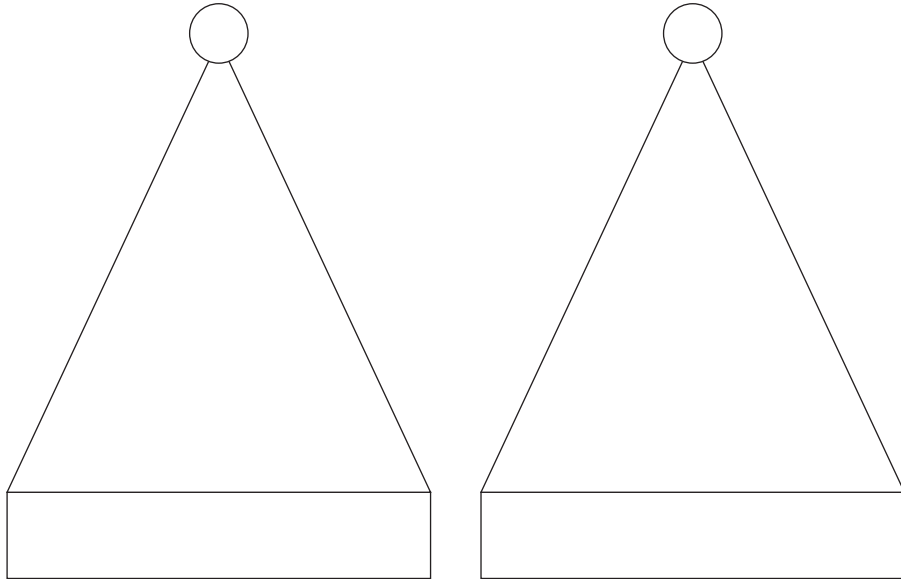

Product: PXL139  
Product Size: Adult: 30x40cm ; Child:28x38cm  
Decoration Options: Sublimation

Adult

Shown at 20% actual size

- Knife line
- Safe print area
- Bleed line

Print size: 300mm(w) x 315mm(h)

Print size: 600mm(w) x 60mm(h)

# Child

Shown at 20% actual size

Print size: 280mm(w) x 299.2mm(h)

Print size: 560mm(w) x 57mm(h)