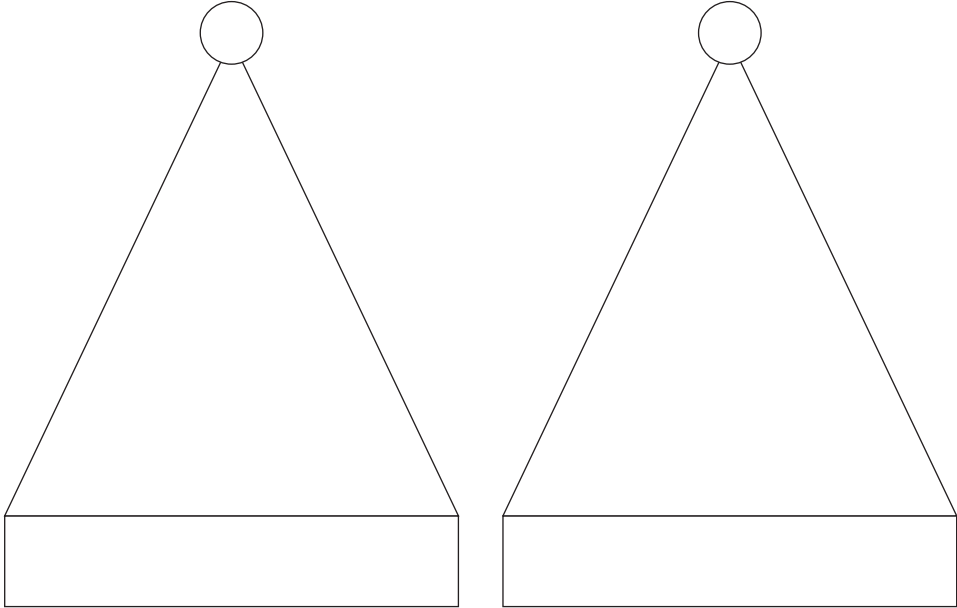

Product: PXL139  
Product Size: Adult: 30x40cm ; Child:28x38cm  
Decoration Options: Sublimation

Adult

Shown at 20% actual size

- Knife line
- Safe print area
- Bleed line

Print size: 300mm(w) x 315mm(h)

Print size: 600mm(w) x 60mm(h)

# Child

Shown at 20% actual size

Print size: 280mm(w) x 299.2mm(h)

Print size: 560mm(w) x 57mm(h)