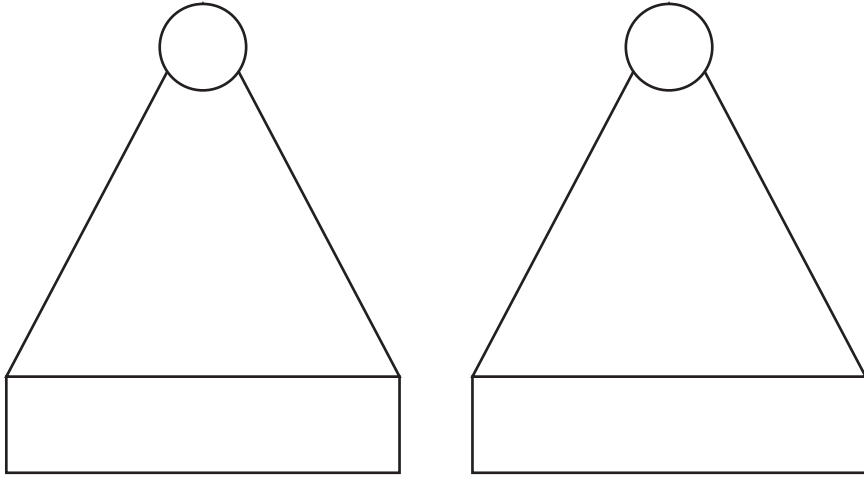

Product: PXL139  
Product Size: Adult: 30x40cm ; Child:28x38cm  
Decoration Options: Sublimation

# Adult

Shown at 20% actual size

Print size: 300mm(w) x 309.9mm(h)

- Knife line
- Safe print area
- Bleed line

# Child

Shown at 20% actual size

Print size: 260mm(w) x 246.3mm(h)

- Knife line
- Safe print area
- Bleed line