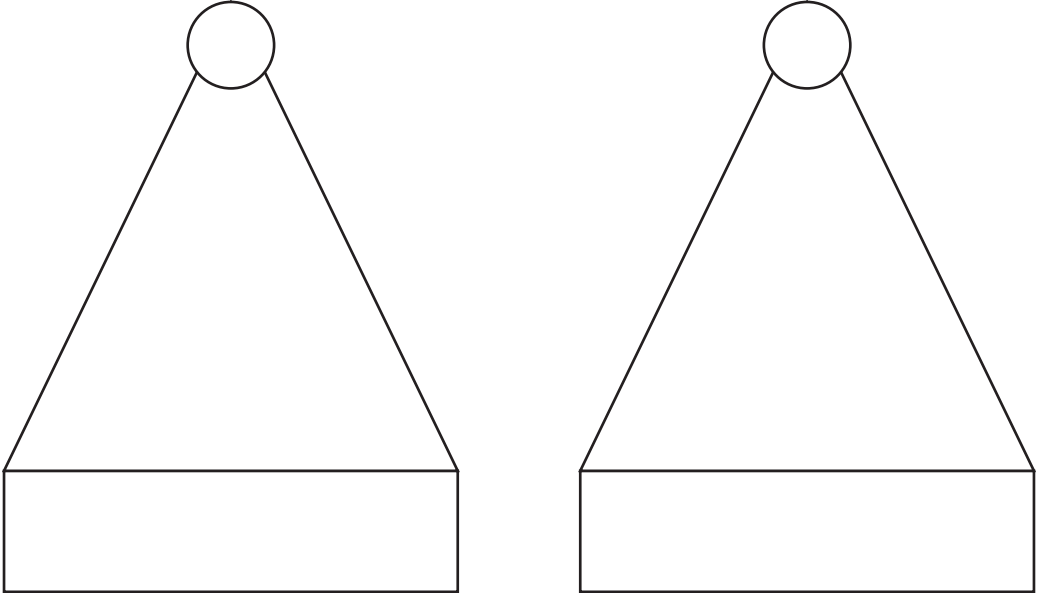

Product: PXL139  
Product Size: Adult: 30x40cm ; Child:28x38cm  
Decoration Options: Sublimation

# Adult

Shown at 20% actual size

Print size: 300mm(w) x 309.9mm(h)

- Knife line
- Safe print area
- Bleed line

# Child

Shown at 20% actual size

Print size: 260mm(w) x 246.3mm(h)

- Knife line
- Safe print area
- Bleed line