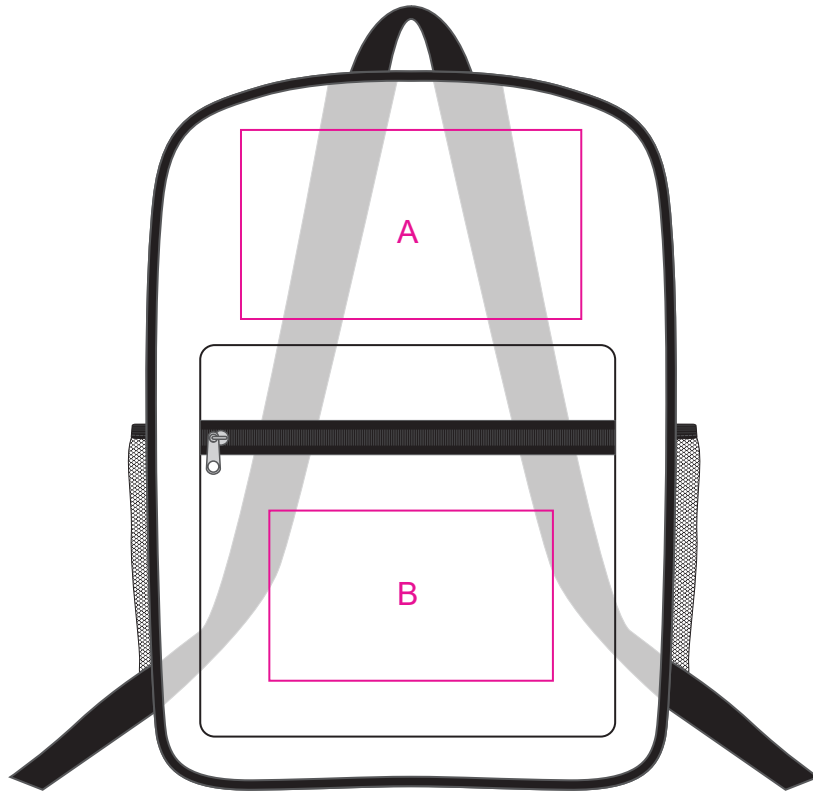

Product: PXB040  
Product Size: 280mmL x 130mm W x 380mmH  
Decoration Options: Screen Print

Shown at 25% actual size  
A:Print size:180mm(w)×100mm(h)  
B:Print size:150mm(w)×90mm(h)