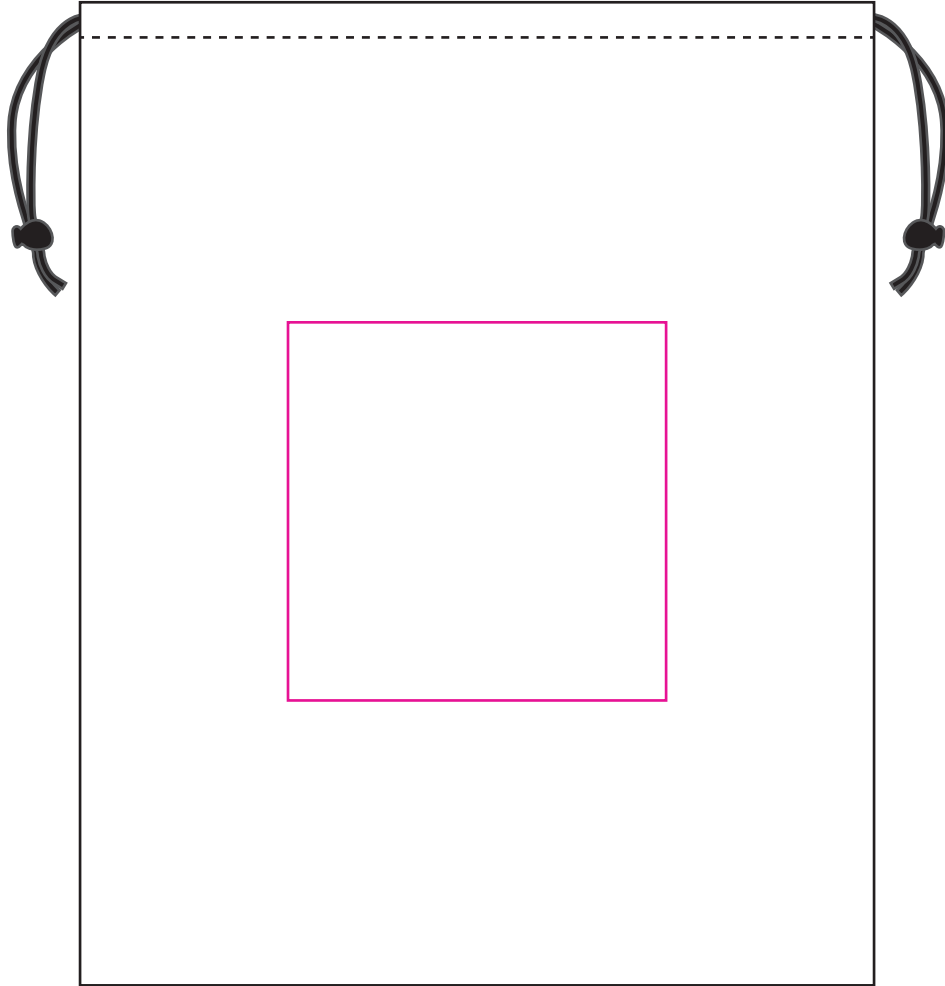

Product: PXB015
Product Size: 520x420mm
Decoration Options: Screen Print, Sublimation

Shown at 25% actual size
Print size:200mm(w) x 200mm(h)