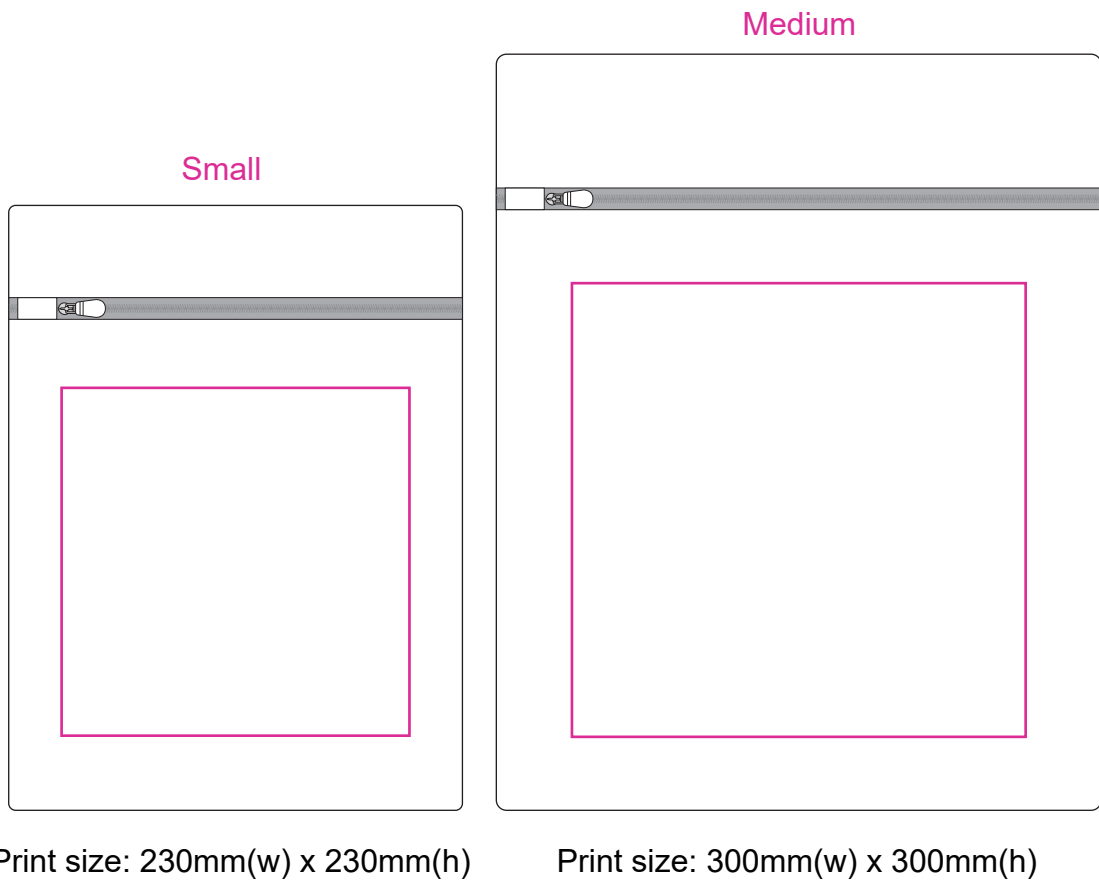

Product: PXB012
Product Size: Large:50x60cm,Medium:40x50cm,Small:30x40cm
Decoration Options: Digital Print

Shown at 20% actual size