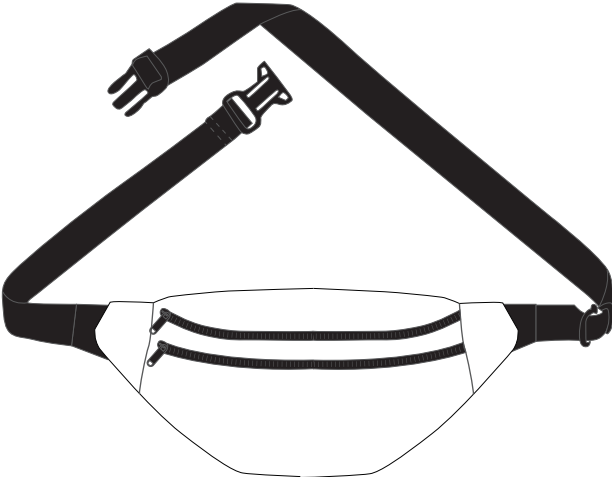

Product: PXB008
Product Size: 28x12.5x7cm, belt: 50-82cm
Decoration Options: Sublimation

Front

Back

Shown at 20% actual size

Visual for reference only. Not 100% same as actual product, for more detail,pls contact us