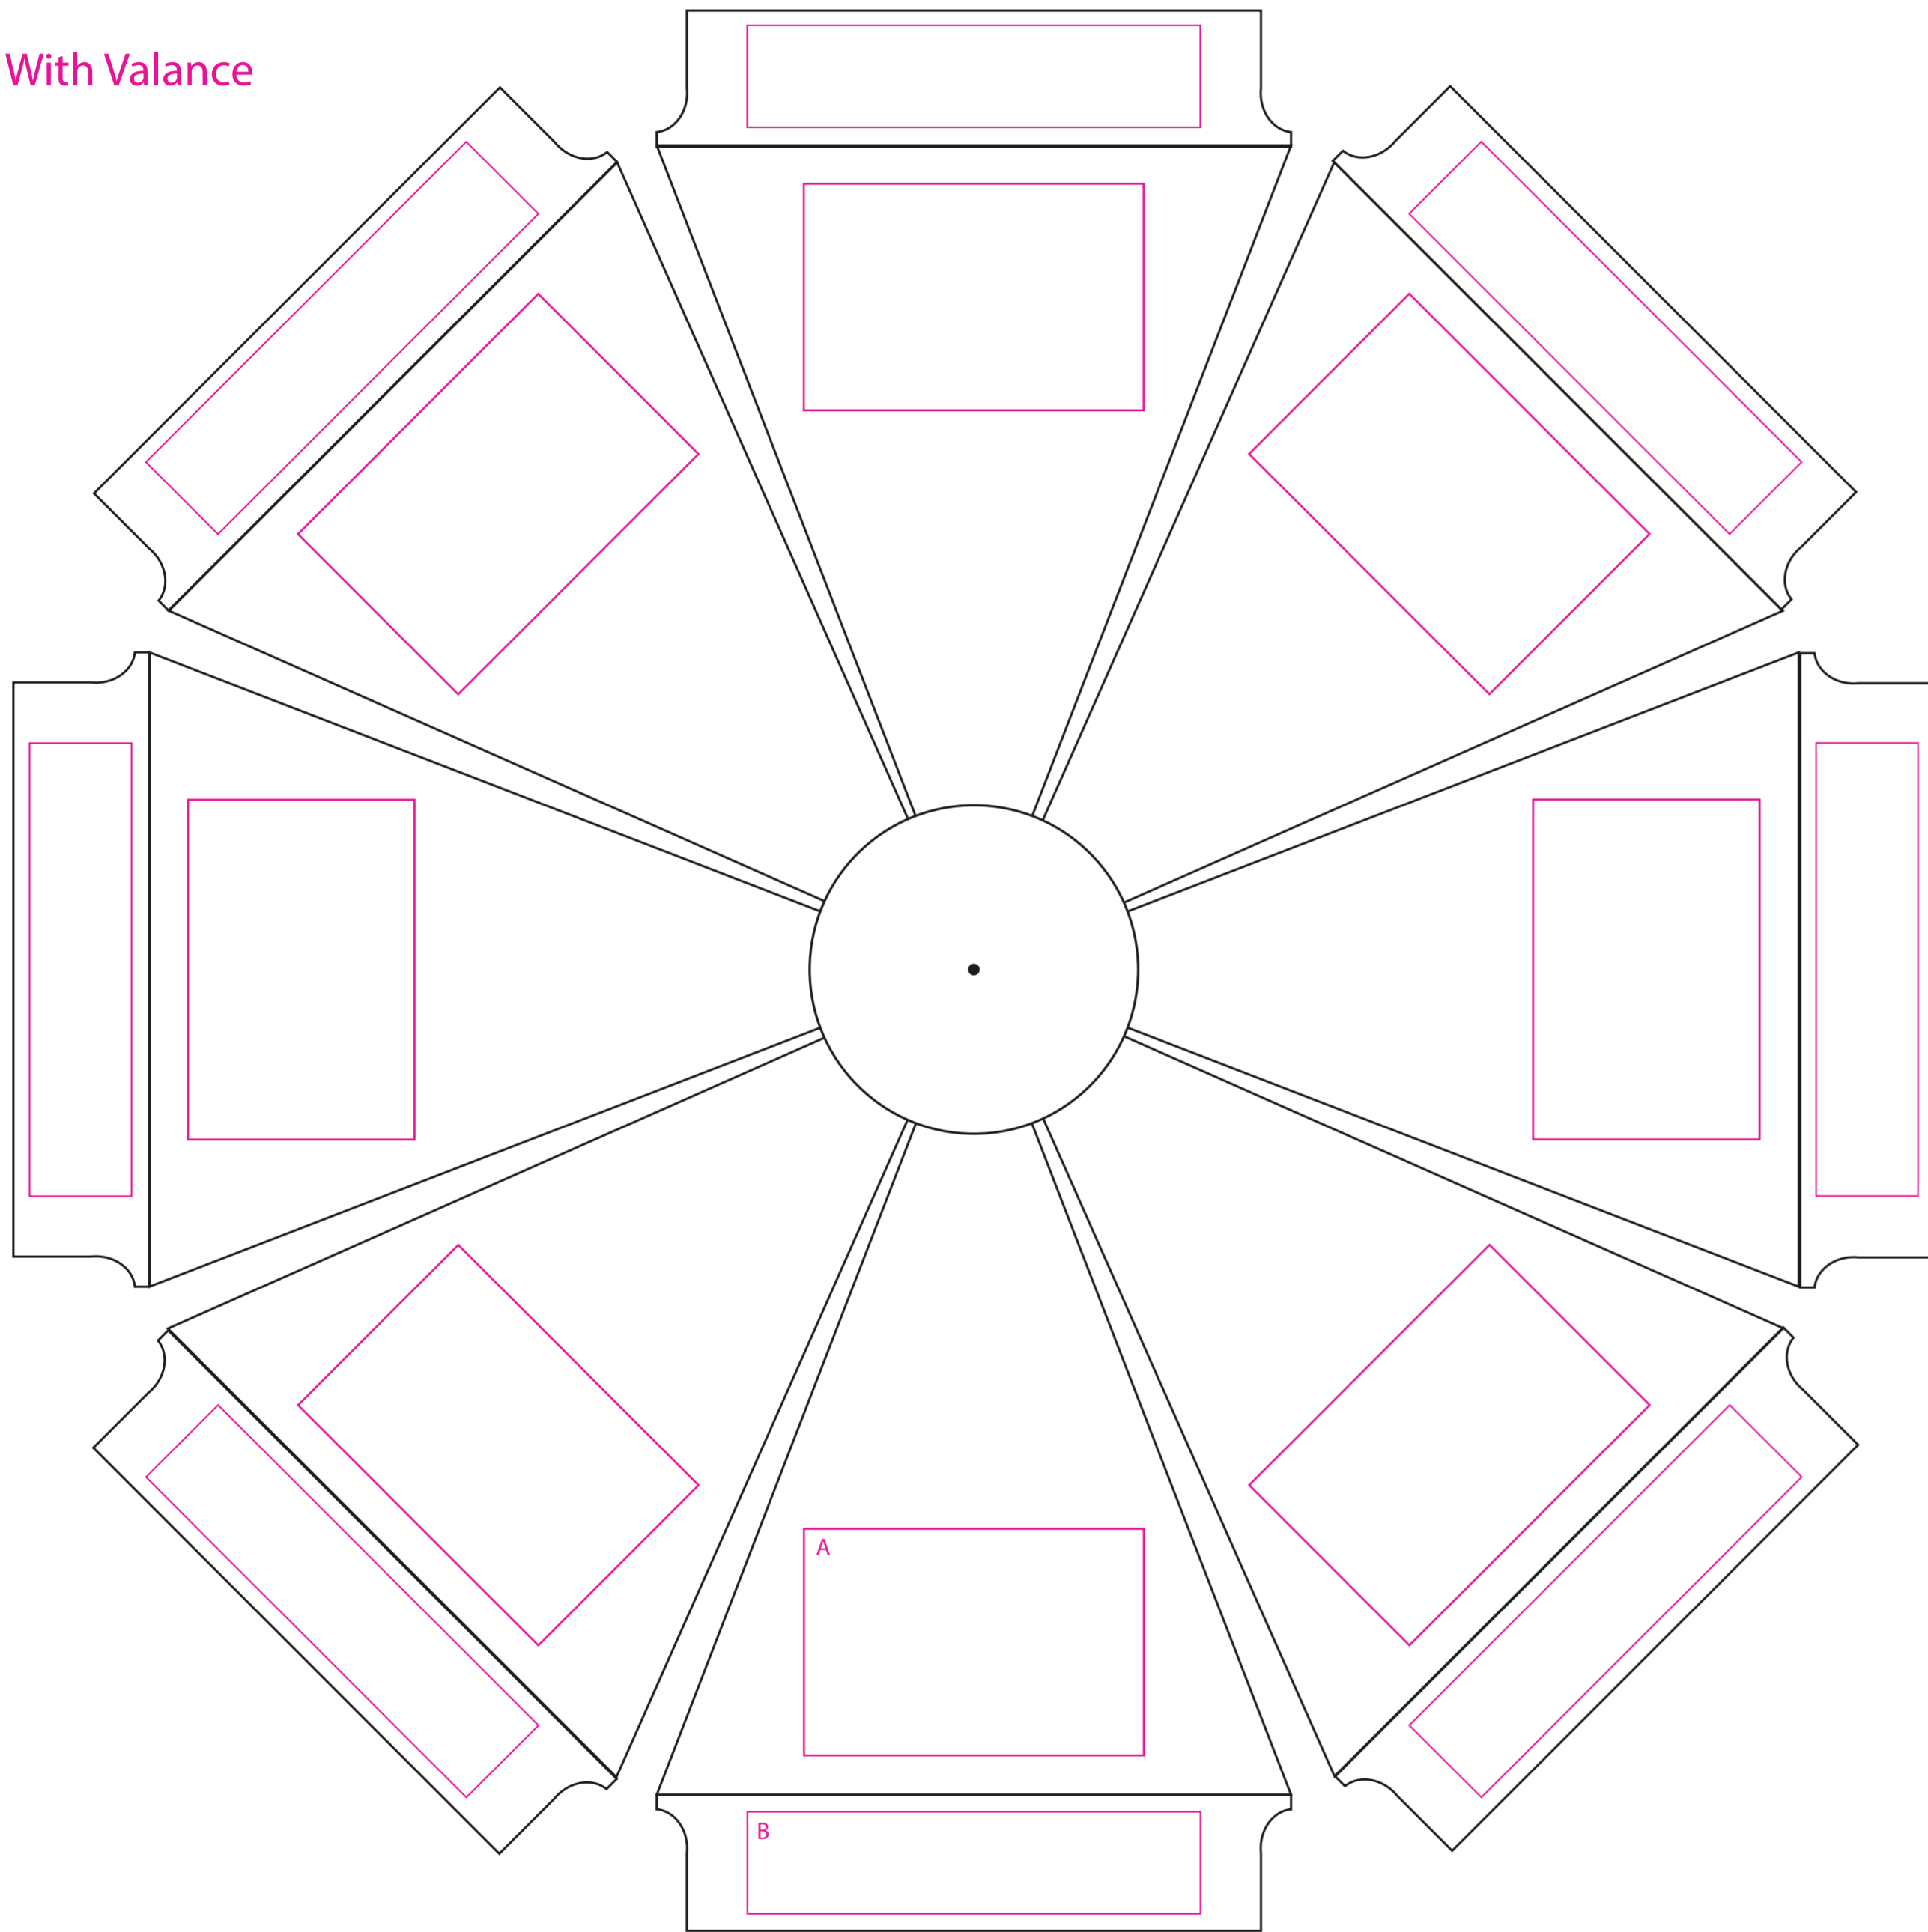

Product: POS136  
Product Size: Canopy: 300x300cm ; Frame: Length: 270cm Diameter: 4.8cm  
Decoration Options: Screen Print

With Valance

Shown at 10% actual size  
A:Print size:600mm(w) x 400mm(h)  
B:Print size:800mm(w) x 180mm(h)

Without Valance

Shown at 10% actual size  
Print size:600mm(w) x 400mm(h)