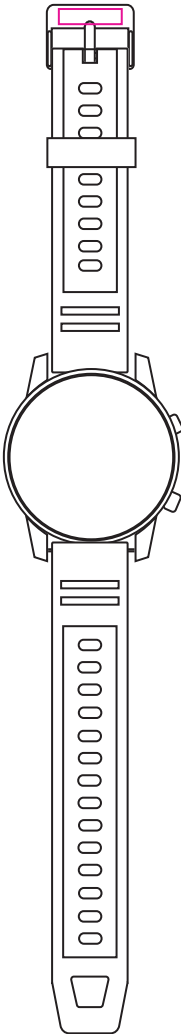

Product: PCT214  
Product Size: 272x47.3x12.5mm  
Decoration Options: Engraving

Shown at 50% actual size  
Print size: 17mm(w) x 4mm(h)