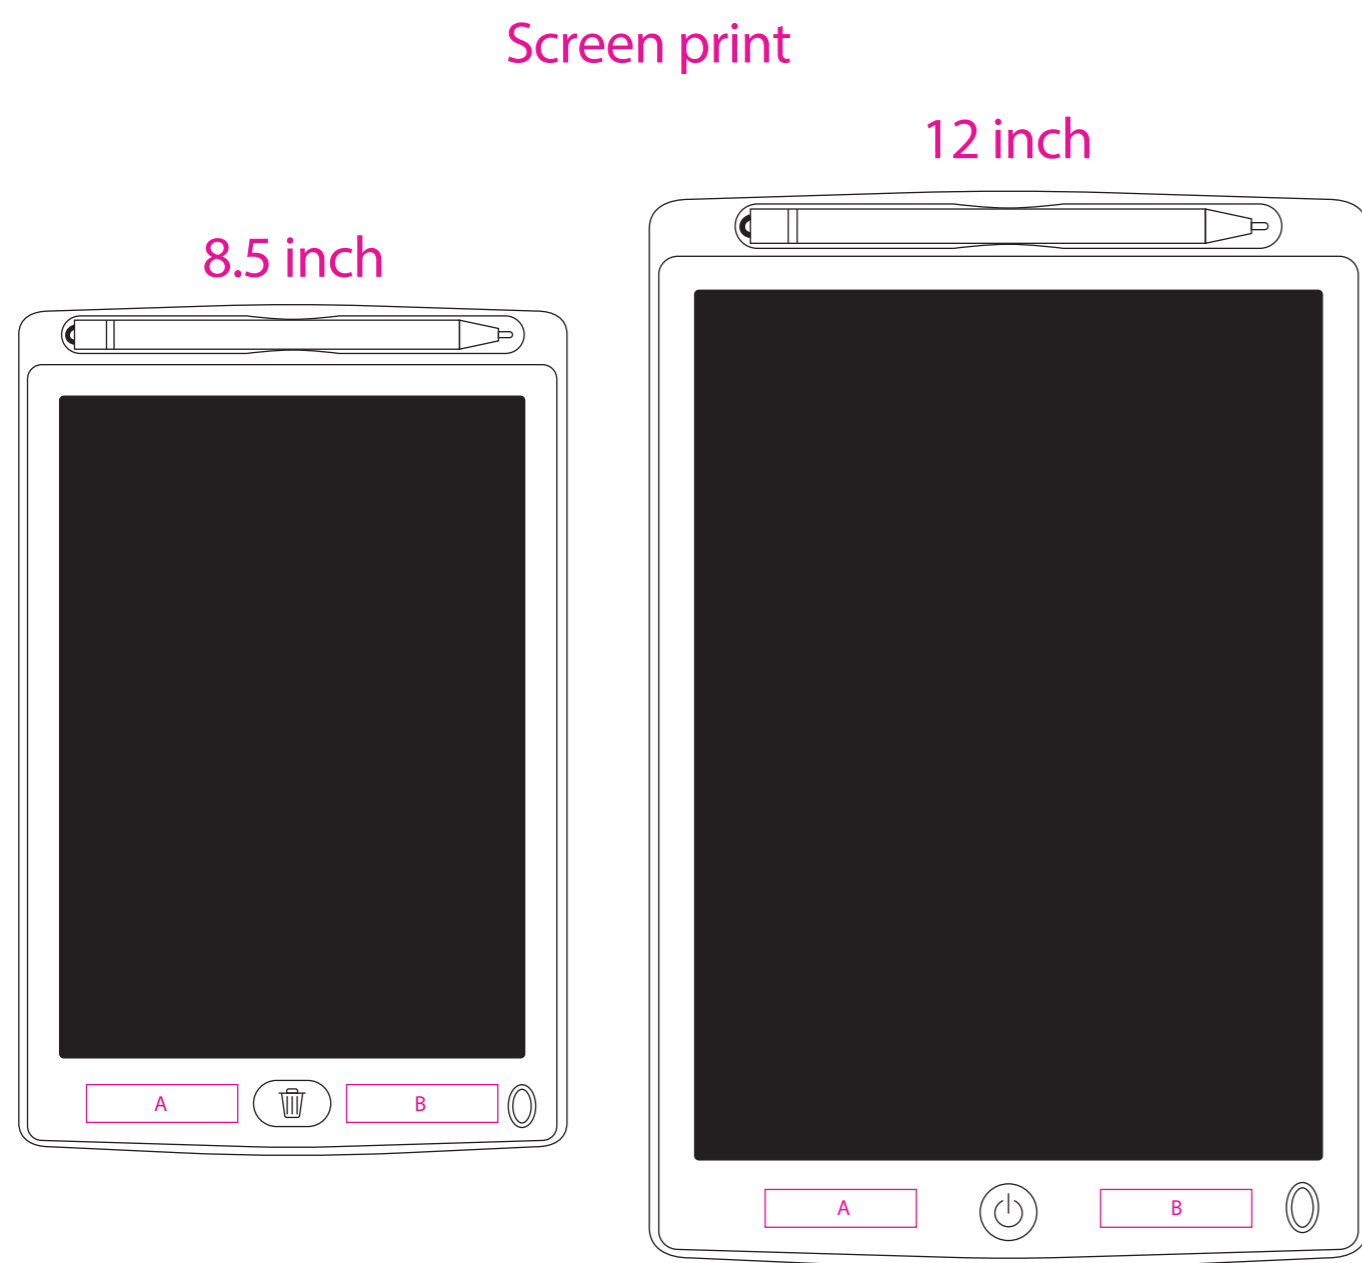

Product: PCT100
Product Size: 8.5inch: 225x145x5mm;12inch: 285x190x5mm
Decoration Options: CMYK,Screen print

Shown at 50% actual size
A/B Print size:40mm(w) x 10mm(h)

Shown at 50% actual size

Print size:185mm(w) x 265mm(h)