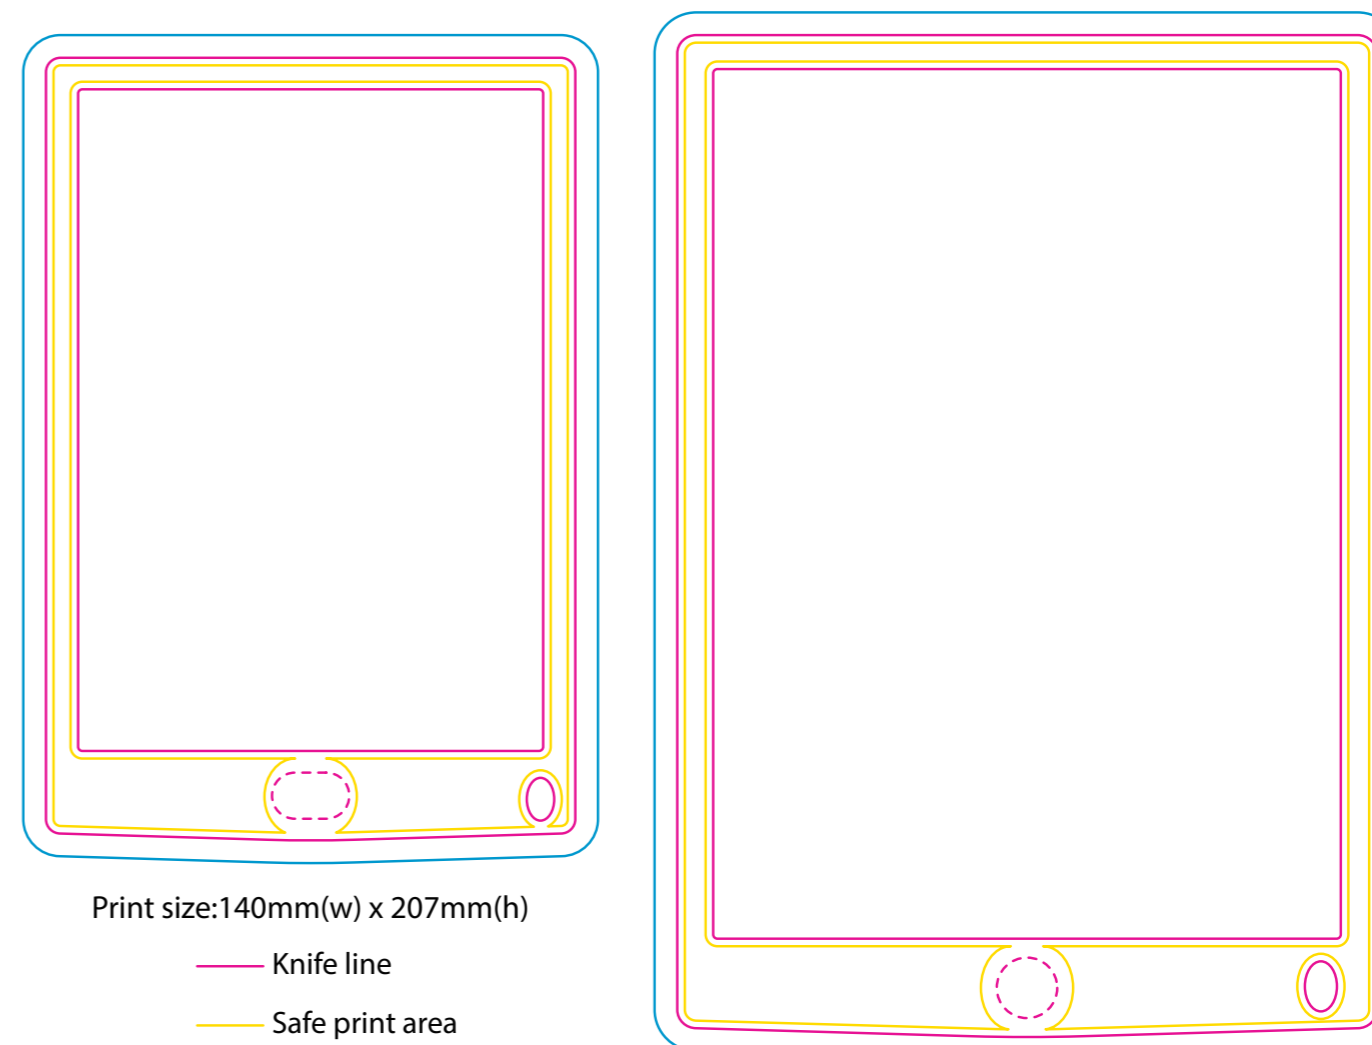

Product: PCT100
Product Size: 8.5inch: 225x145x5mm;12inch: 285x190x5mm
Decoration Options: CMYK,Screen print

Shown at 50% actual size
A/B Print size:40mm(w) x 10mm(h)

Shown at 50% actual size

Print size:185mm(w) x 265mm(h)