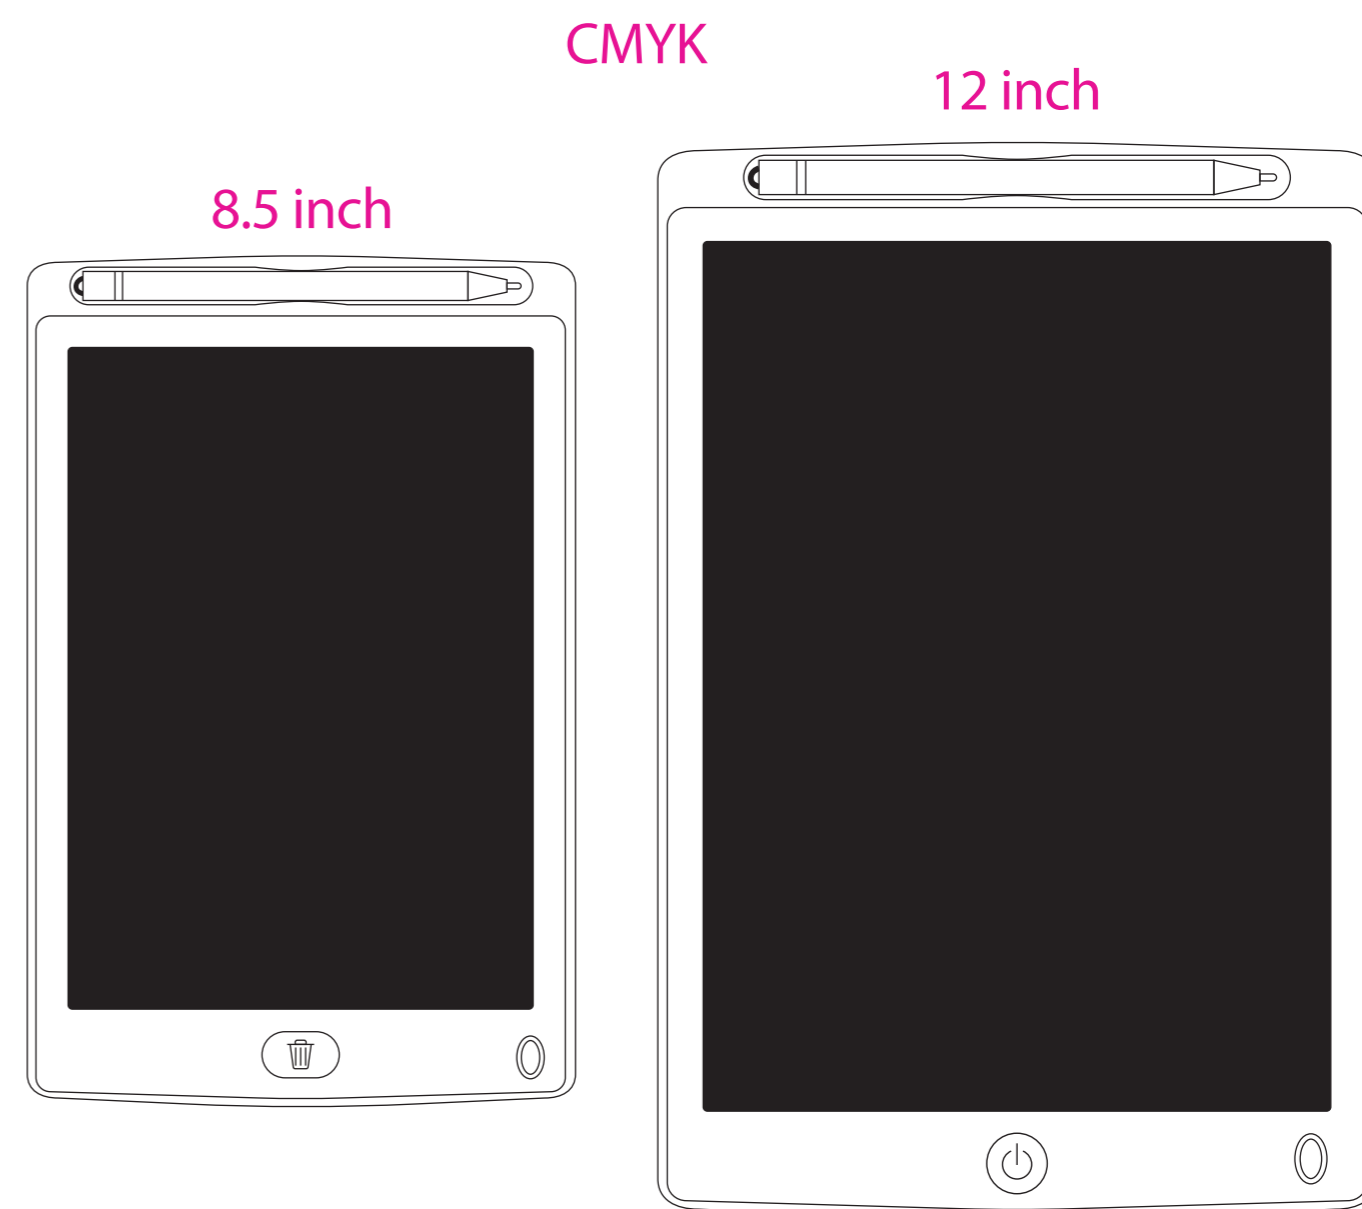

Product: PCT100
Product Size: 8.5inch: 225x145x5mm;12inch: 285x190x5mm
Decoration Options: CMYK,Screen print

Shown at 50% actual size
A/B Print size:40mm(w) x 10mm(h)

Shown at 50% actual size

Print size:185mm(w) x 265mm(h)