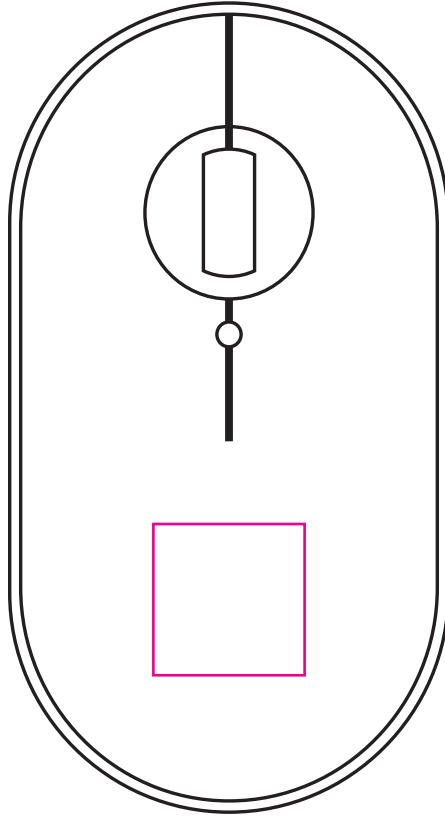

Product: PCT096  
Product Size: 10.7x5.8x2.6cm  
Decoration Options: Pad Print

Shown at 100% actual size  
Print size: 20mm (W)x 20mm (H)