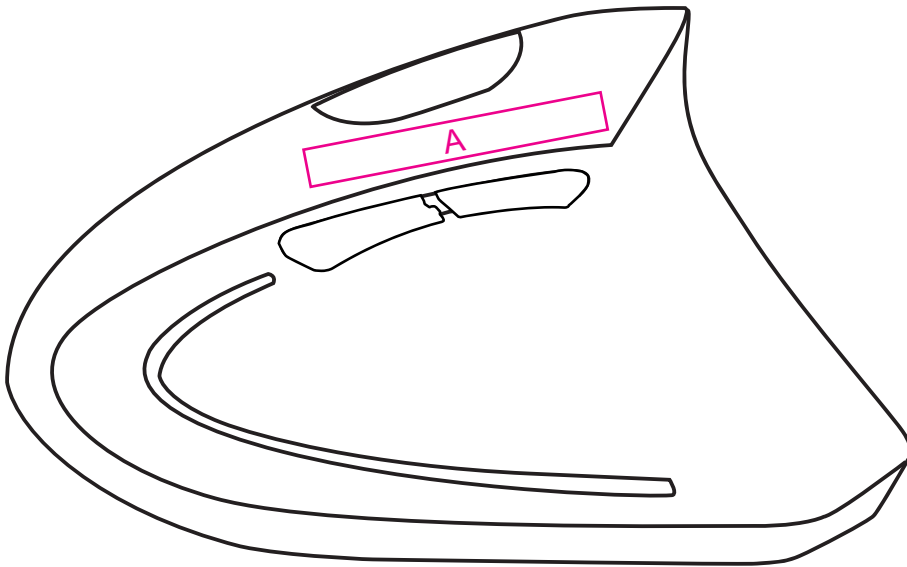

Product: PCT095  
Product Size: 12x6.2x7.4cm  
Decoration Options: Pad print

A Print size:40mm(w) x 5mm(h)

Shown at 100% actual size  
B Print size:50mm(w) x 20mm(h)