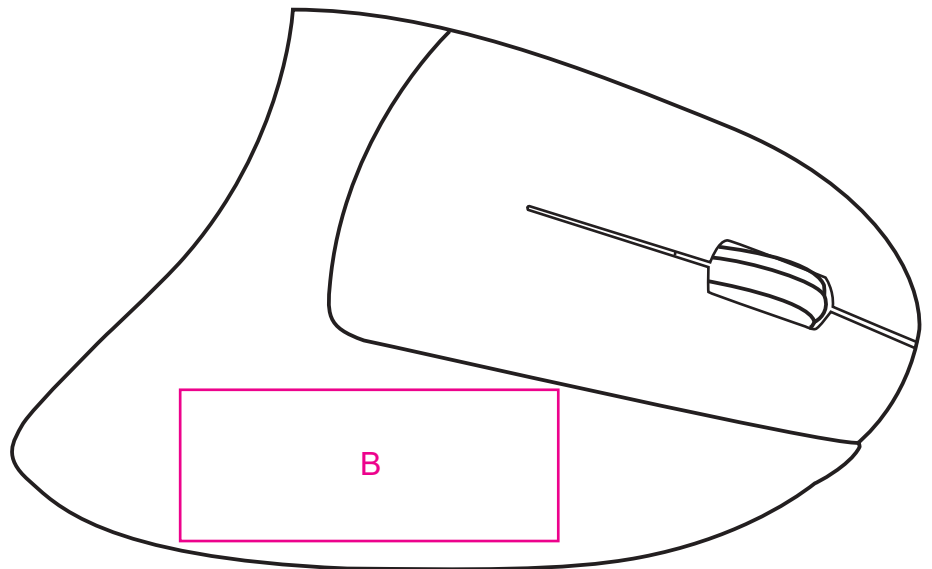

Product: PCT095  
Product Size: 12x6.2x7.4cm  
Decoration Options: Pad print

A Print size:40mm(w) x 5mm(h)

Shown at 100% actual size  
B Print size:50mm(w) x 20mm(h)