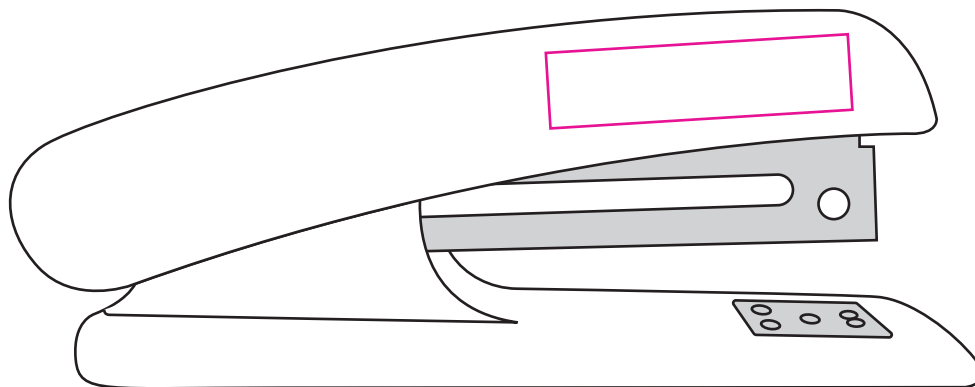

Product: PCS210
Product Size: 120mm(L) x 50mm(H) x 30mm(W)
Decoration Options: Screen Print

Shown at 100% actual size
Print size: 40mm(W) x 10mm(H)