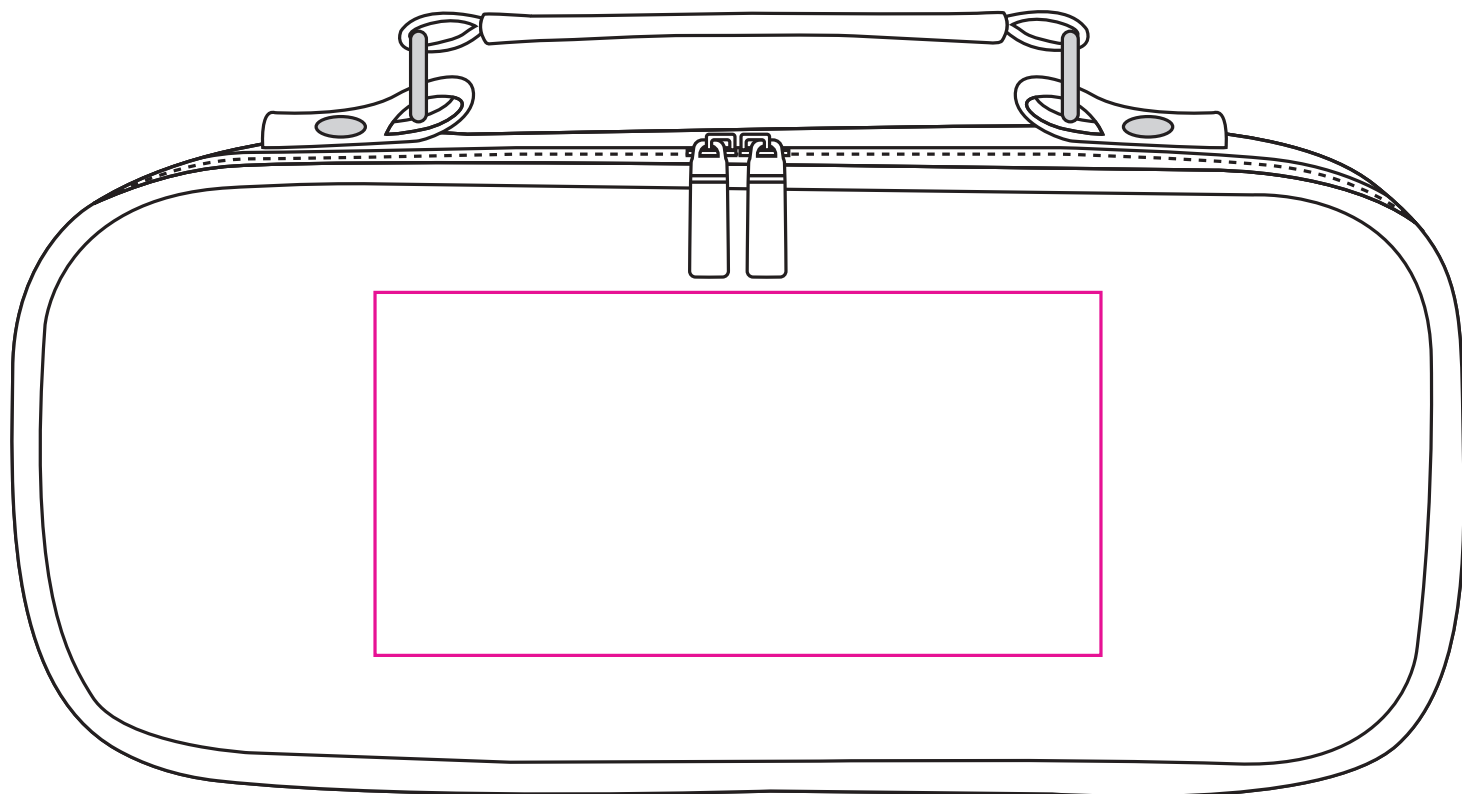

Product: PCS103
Product Size: 240mm(L) x 110mm(H) x 80mm(W)
Decoration Options: Heat transfer

Shown at 80% actual size
Print size: 120mm(W) x 60mm(H)