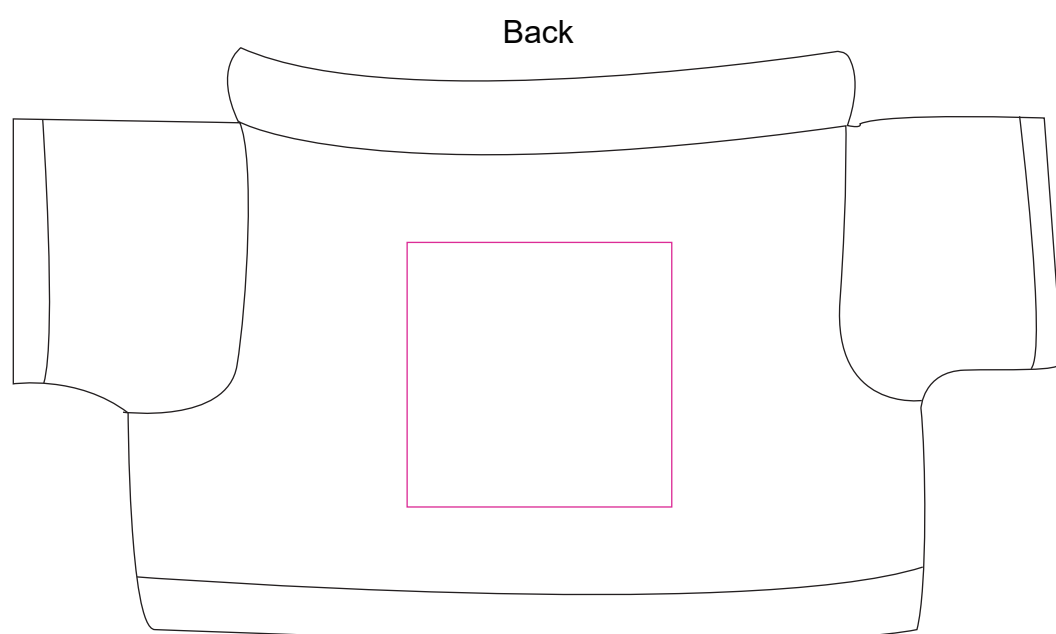

Product: PCPT210
 Product Size: 30x12cm
 Decoration Options: Heat Transfer Full Colour

Not actual size

Print size: 50mm(w) x 50mm(h)
 Shown at 70% actual size

Custom sewn label

Shown at 100% actual size
 A: Print size: 44mm(w) x 14mm(h)
 B: Print size: 44mm(w) x 9mm(h)

Custom Tag

Shown at 100% actual size
 Product Size: 50mm(w) x 70mm(h)
 Print size: 50mm(w) x 70mm(h)