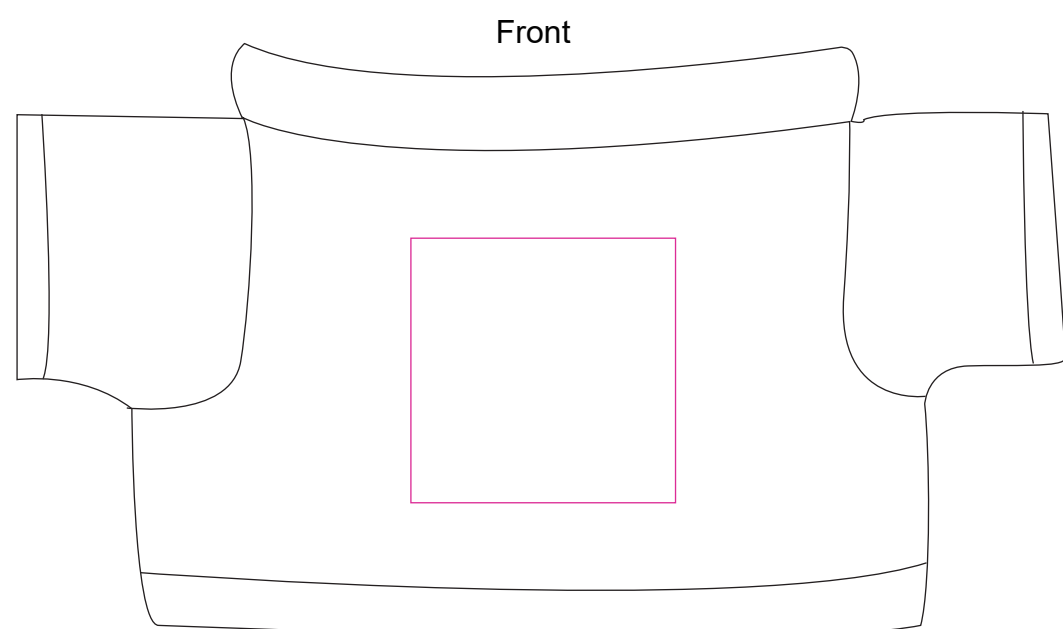

Product: PCPT210
 Product Size: 30x12cm
 Decoration Options: Heat Transfer Full Colour

Not actual size

Print size: 50mm(w) x 50mm(h)
 Shown at 70% actual size

Custom sewn label

Shown at 100% actual size
 A: Print size: 44mm(w) x 14mm(h)
 B: Print size: 44mm(w) x 9mm(h)

Custom Tag

Shown at 100% actual size
 Product Size: 50mm(w) x 70mm(h)
 Print size: 50mm(w) x 70mm(h)