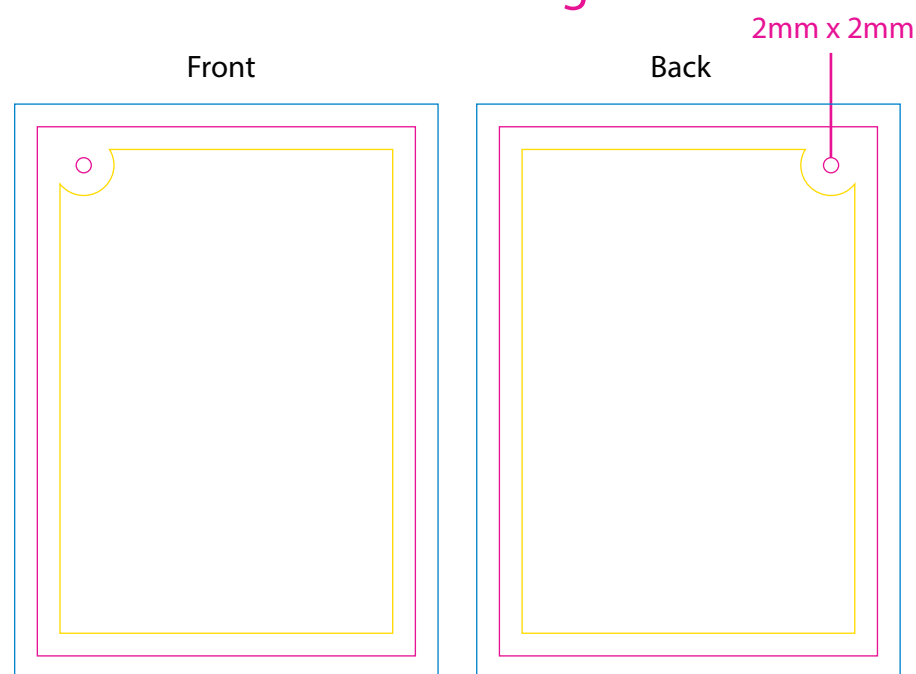

Product: PCPT210
 Product Size: 30x12cm
 Decoration Options: Heat Transfer Full Colour

Not actual size

Print size: 50mm(w) x 50mm(h)
 Shown at 70% actual size

Custom sewn label

Shown at 100% actual size
 A: Print size: 44mm(w) x 14mm(h)
 B: Print size: 44mm(w) x 9mm(h)

Custom Tag

Shown at 100% actual size
 Product Size: 50mm(w) x 70mm(h)
 Print size: 50mm(w) x 70mm(h)