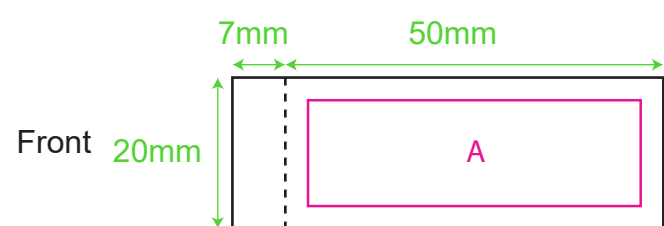

Product: PCPT210
 Product Size: 30x12cm
 Decoration Options: Heat Transfer Full Colour

Not actual size

Print size: 50mm(w) x 50mm(h)
 Shown at 70% actual size

Custom sewn label

Shown at 100% actual size
 A: Print size: 44mm(w) x 14mm(h)
 B: Print size: 44mm(w) x 9mm(h)

Custom Tag

Shown at 100% actual size
 Product Size: 50mm(w) x 70mm(h)
 Print size: 50mm(w) x 70mm(h)