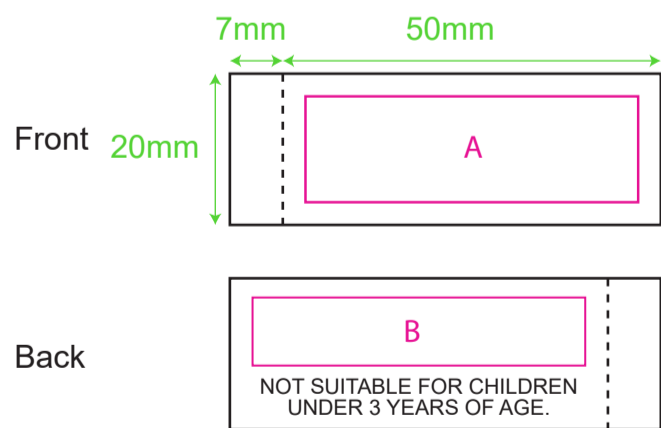

Product: PCPT208
 Product Size: 19x15cm
 Decoration Options: Heat Transfer Full Colour

Print size: 50mm(w) x 50mm(h)
 Shown at 70% actual size

Not actual size

Custom sewn label

Shown at 100% actual size
 A: Print size: 44mm(w) x 14mm(h)
 B: Print size: 44mm(w) x 9mm(h)

Custom Tag

Shown at 100% actual size
 Product Size: 50mm(w) x 70mm(h)
 Print size: 50mm(w) x 70mm(h)