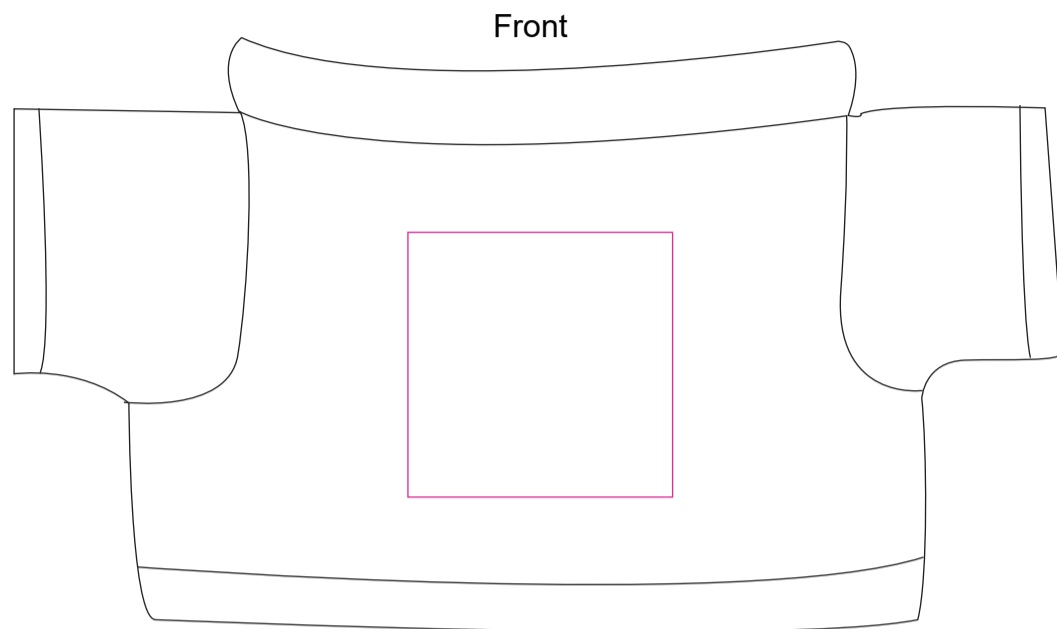

Product: PCPT208
 Product Size: 19x15cm
 Decoration Options: Heat Transfer Full Colour

Print size: 50mm(w) x 50mm(h)
 Shown at 70% actual size

Not actual size

Custom sewn label

Shown at 100% actual size
 A: Print size: 44mm(w) x 14mm(h)
 B: Print size: 44mm(w) x 9mm(h)

Custom Tag

Shown at 100% actual size
 Product Size: 50mm(w) x 70mm(h)
 Print size: 50mm(w) x 70mm(h)