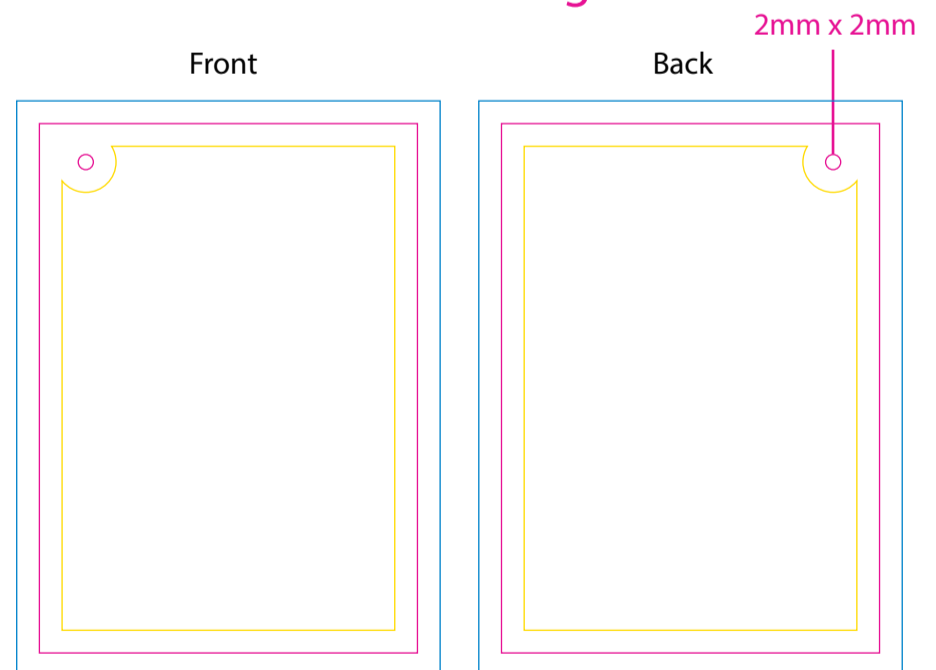

Product: PCPT208
 Product Size: 19x15cm
 Decoration Options: Heat Transfer Full Colour

Print size: 50mm(w) x 50mm(h)
 Shown at 70% actual size

Not actual size

Custom sewn label

Shown at 100% actual size
 A: Print size: 44mm(w) x 14mm(h)
 B: Print size: 44mm(w) x 9mm(h)

Custom Tag

Shown at 100% actual size
 Product Size: 50mm(w) x 70mm(h)
 Print size: 50mm(w) x 70mm(h)