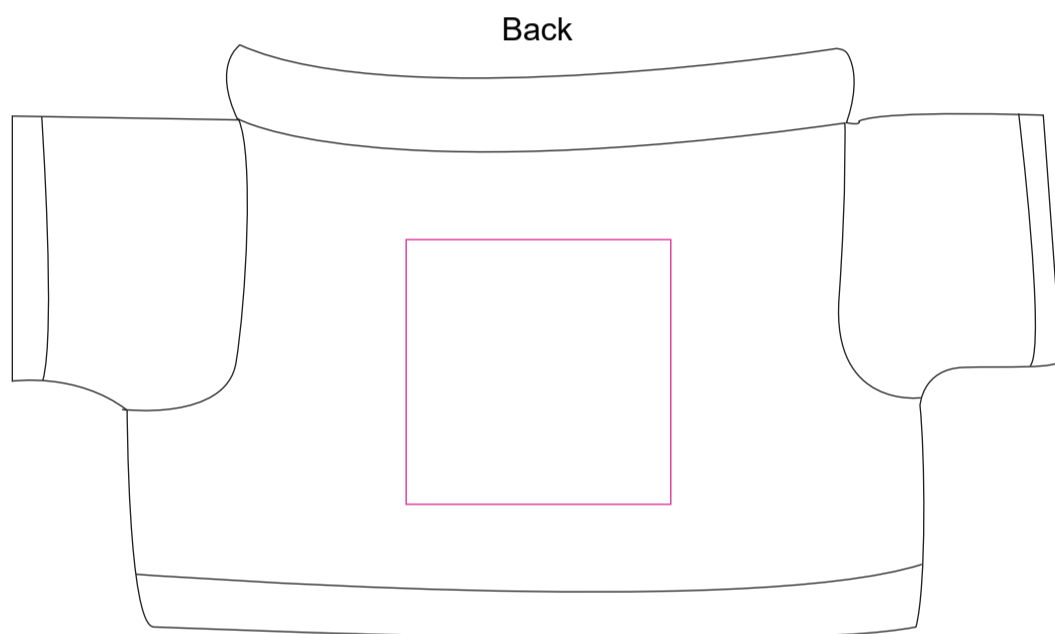

Product: PCPT208
 Product Size: 19x15cm
 Decoration Options: Heat Transfer Full Colour

Print size: 50mm(w) x 50mm(h)
 Shown at 70% actual size

Not actual size

Custom sewn label

Shown at 100% actual size
 A: Print size: 44mm(w) x 14mm(h)
 B: Print size: 44mm(w) x 9mm(h)

Custom Tag

Shown at 100% actual size
 Product Size: 50mm(w) x 70mm(h)
 Print size: 50mm(w) x 70mm(h)