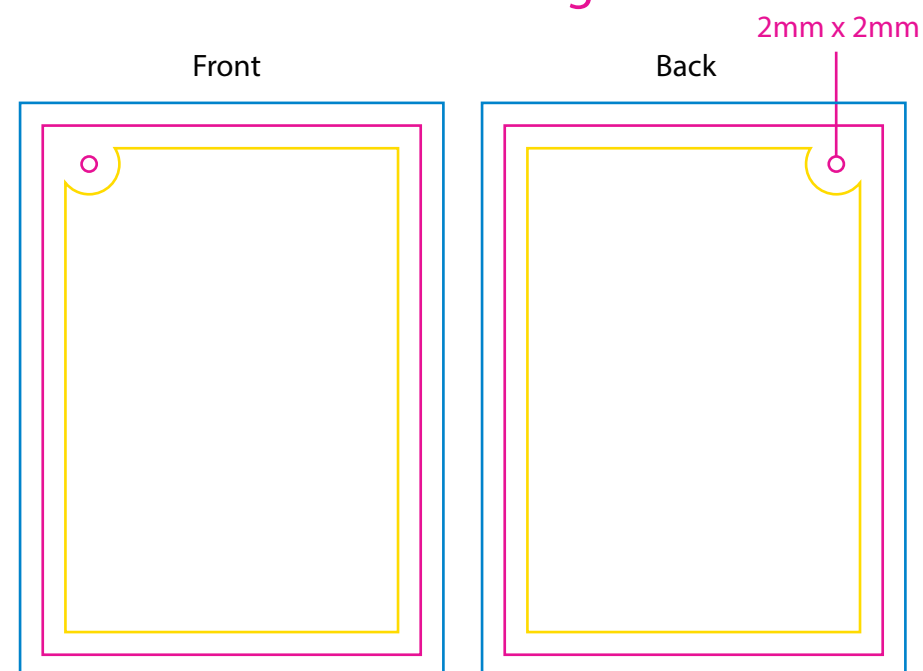

Product: PCPT206  
Product Size: 18x12cm  
Decoration Options: Sublimation

Shown at 100% actual size  
Print size: 60mm(w) x 20mm(h)

### Custom sewn label

Shown at 100% actual size  
A:Print size: 44mm(w) x 14mm(h)  
B:Print size: 44mm(w) x 9mm(h)

### Custom Tag

Shown at 100% actual size  
Product Size: 50mm(w) x 70mm(h)  
Print size: 50mm(w) x 70mm(h)

Custom Ribbon

Length: 100 m(W) x 1.5 cm(H)