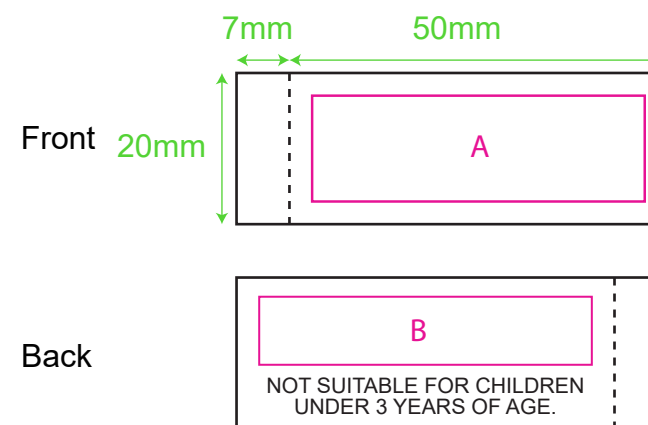

Product: PCPT206  
Product Size: 18x12cm  
Decoration Options: Sublimation

Shown at 100% actual size  
Print size: 60mm(w) x 20mm(h)

### Custom sewn label

Shown at 100% actual size  
A:Print size: 44mm(w) x 14mm(h)  
B:Print size: 44mm(w) x 9mm(h)

### Custom Tag

Shown at 100% actual size  
Product Size: 50mm(w) x 70mm(h)  
Print size: 50mm(w) x 70mm(h)

Custom Ribbon

Length: 100 m(W) x 1.5 cm(H)