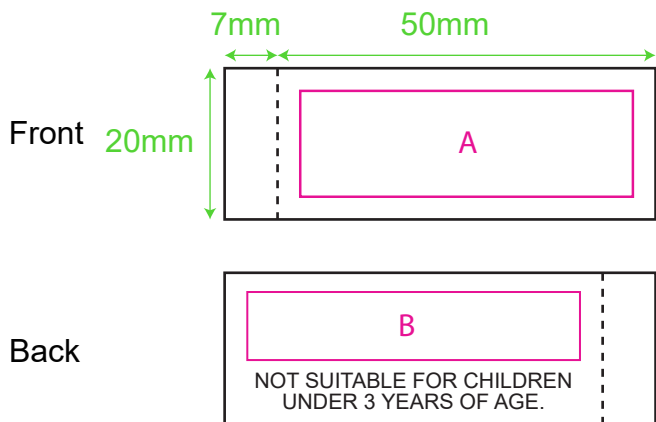

Product: PCPT202
 Product Size: 20x9cm
 Decoration Options: Digital print

Not actual size

- Knife line
- Safe print area
- Bleed line

Print size: 60mm(w) x 80mm(h)
 Shown at 100% actual size

Custom sewn label

Shown at 100% actual size
 A: Print size: 44mm(w) x 14mm(h)
 B: Print size: 44mm(w) x 9mm(h)

Custom Tag

Shown at 100% actual size
 Product Size: 50mm(w) x 70mm(h)
 Print size: 50mm(w) x 70mm(h)

Custom Ribbon

Length: 100 m(W) x 1.5 cm(H)