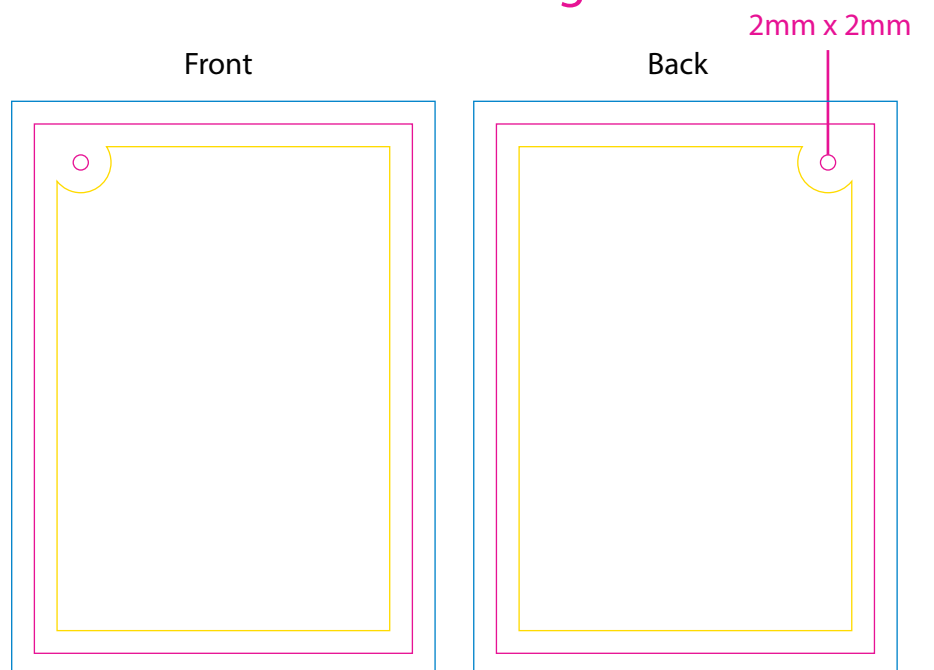

Product: PCPT202
 Product Size: 20x9cm
 Decoration Options: Digital print

Not actual size

- Knife line
- Safe print area
- Bleed line

Print size: 60mm(w) x 80mm(h)
 Shown at 100% actual size

Custom sewn label

Shown at 100% actual size
 A: Print size: 44mm(w) x 14mm(h)
 B: Print size: 44mm(w) x 9mm(h)

Custom Tag

Shown at 100% actual size
 Product Size: 50mm(w) x 70mm(h)
 Print size: 50mm(w) x 70mm(h)

Custom Ribbon

Length: 100 m(W) x 1.5 cm(H)