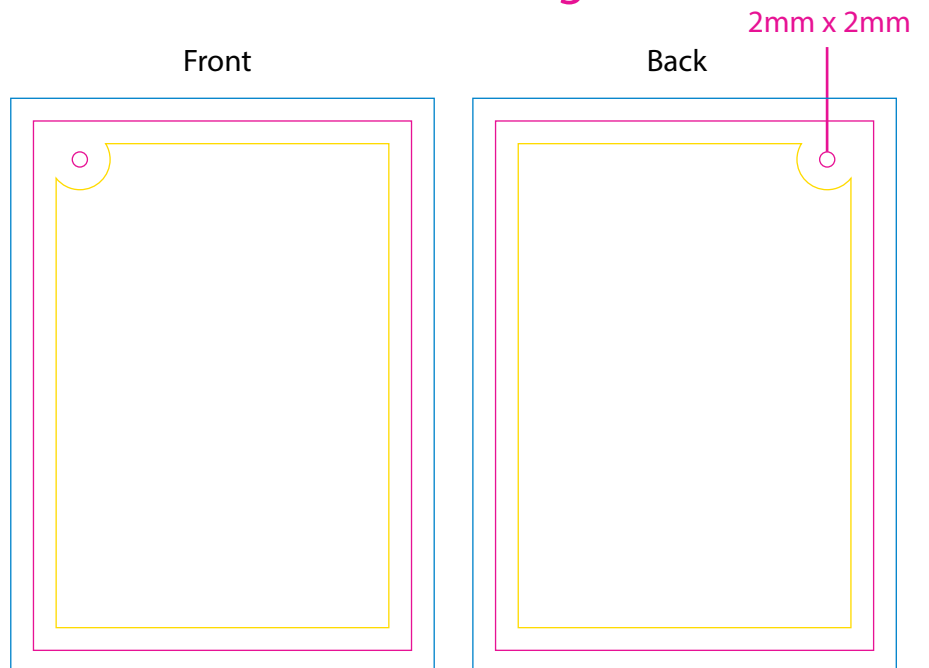

Product: PCPT188
 Product Size: 25x12cm
 Decoration Options: Embroidery

Shown at 70% actual size
 Print size: 60mm(w) x 20mm(h)

Custom sewn label

Shown at 100% actual size
 A: Print size: 44mm(w) x 14mm(h)
 B: Print size: 44mm(w) x 9mm(h)

Custom Tag

Shown at 100% actual size
 Product Size: 50mm(w) x 70mm(h)
 Print size: 50mm(w) x 70mm(h)

Custom Ribbon

Length: 100 m(W) x 1.5 cm(H)