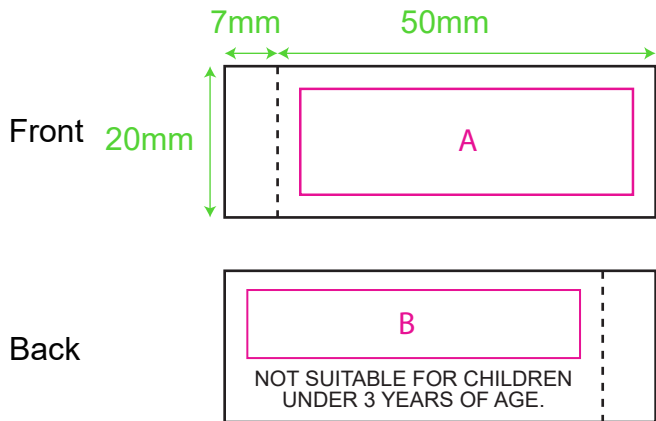

Product: PCPT188
 Product Size: 25x12cm
 Decoration Options: Embroidery

Shown at 70% actual size
 Print size: 60mm(w) x 20mm(h)

Custom sewn label

Shown at 100% actual size
 A: Print size: 44mm(w) x 14mm(h)
 B: Print size: 44mm(w) x 9mm(h)

Custom Tag

Shown at 100% actual size
 Product Size: 50mm(w) x 70mm(h)
 Print size: 50mm(w) x 70mm(h)

Custom Ribbon

Length: 100 m(W) x 1.5 cm(H)