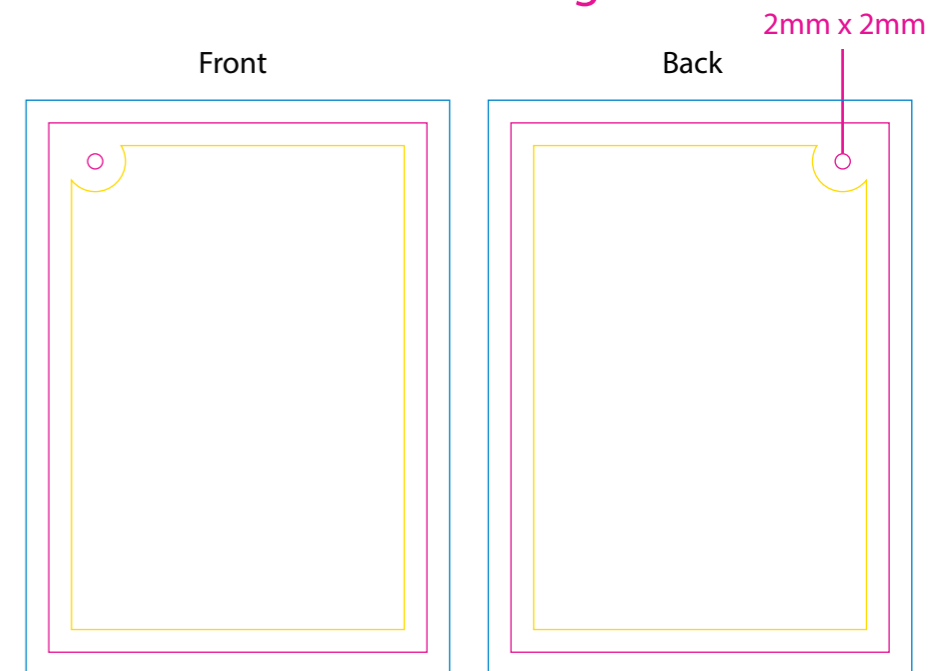

Product: PCPT198
 Product Size: 25x12cm
 Decoration Options: Digital print

Print size: 110mm(w) x 65mm(h)
 Shown at 100% actual size

- Knife line
- Safe print area
- Bleed line

Print size: 60mm(w) x 25mm(h)

Print size: 60mm(w) x 25mm(h)

Not actual size

Custom sewn label

Shown at 100% actual size
 A: Print size: 44mm(w) x 14mm(h)
 B: Print size: 44mm(w) x 9mm(h)

Custom Tag

Shown at 100% actual size
 Product Size: 50mm(w) x 70mm(h)
 Print size: 50mm(w) x 70mm(h)

Length: 100 m(W) x 1.5 cm(H)