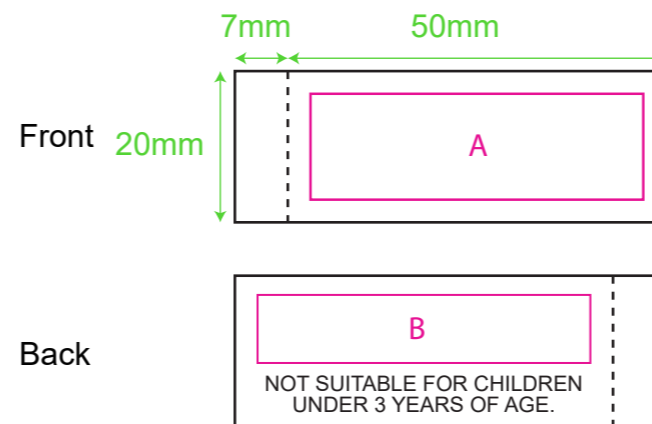

Product: PCPT198
 Product Size: 25x12cm
 Decoration Options: Digital print

Print size: 110mm(w) x 65mm(h)
 Shown at 100% actual size

- Knife line
- Safe print area
- Bleed line

Print size: 60mm(w) x 25mm(h)

Print size: 60mm(w) x 25mm(h)

Not actual size

Custom sewn label

Shown at 100% actual size
 A: Print size: 44mm(w) x 14mm(h)
 B: Print size: 44mm(w) x 9mm(h)

Custom Tag

Shown at 100% actual size
 Product Size: 50mm(w) x 70mm(h)
 Print size: 50mm(w) x 70mm(h)

Length: 100 m(W) x 1.5 cm(H)