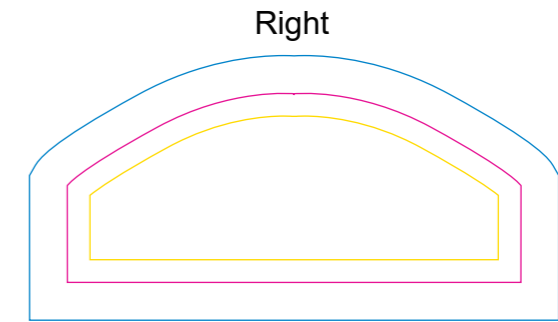

Product: PCPT198
 Product Size: 25x12cm
 Decoration Options: Digital print

Print size: 110mm(w) x 65mm(h)
 Shown at 100% actual size

- Knife line
- Safe print area
- Bleed line

Print size: 60mm(w) x 25mm(h)

Print size: 60mm(w) x 25mm(h)

Not actual size

Custom sewn label

Shown at 100% actual size
 A: Print size: 44mm(w) x 14mm(h)
 B: Print size: 44mm(w) x 9mm(h)

Custom Tag

Shown at 100% actual size
 Product Size: 50mm(w) x 70mm(h)
 Print size: 50mm(w) x 70mm(h)

Length: 100 m(W) x 1.5 cm(H)