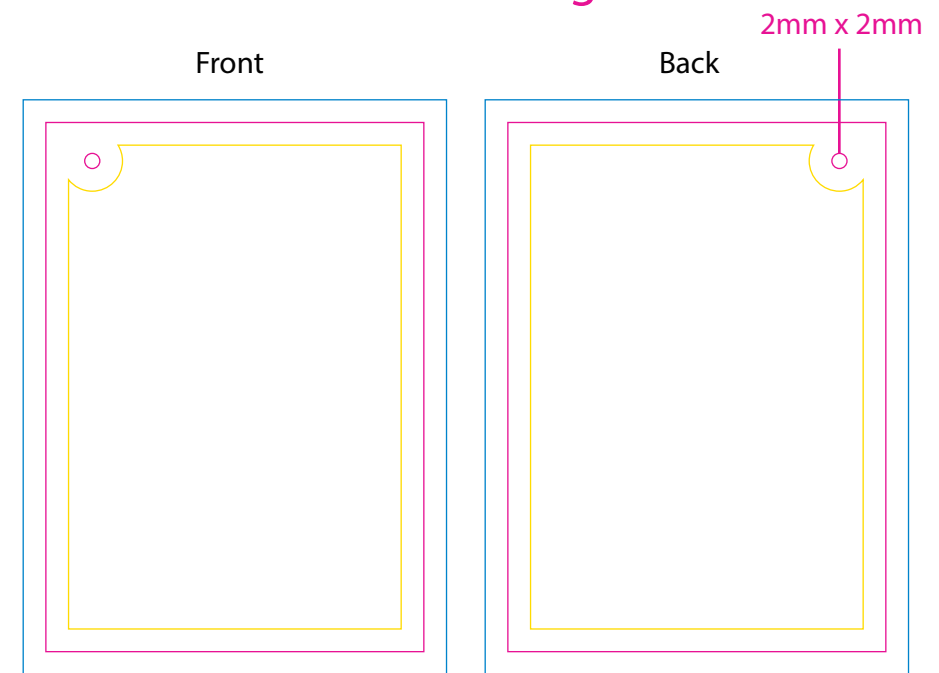

Product: PCPT196
Product Size: 25x20cm
Decoration Options: Embroidery

Print size: 300mm(w) x 15mm(h)
Shown at 100% actual size

Not actual size

Custom sewn label

Shown at 100% actual size
A: Print size: 44mm(w) x 14mm(h)
B: Print size: 44mm(w) x 9mm(h)

Custom Tag

Shown at 100% actual size
Product Size: 50mm(w) x 70mm(h)
Print size: 50mm(w) x 70mm(h)

Custom Ribbon

Length: 100 m(W) x 1.5 cm(H)