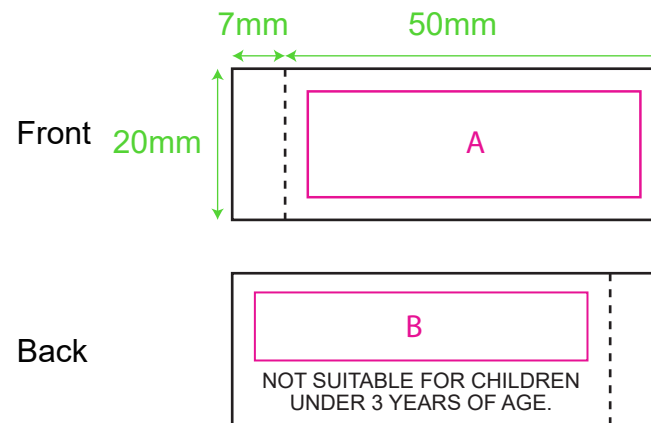

Product: PCPT196
Product Size: 25x20cm
Decoration Options: Embroidery

Print size: 300mm(w) x 15mm(h)
Shown at 100% actual size

Not actual size

Custom sewn label

Shown at 100% actual size
A: Print size: 44mm(w) x 14mm(h)
B: Print size: 44mm(w) x 9mm(h)

Custom Tag

Shown at 100% actual size
Product Size: 50mm(w) x 70mm(h)
Print size: 50mm(w) x 70mm(h)

Custom Ribbon

Length: 100 m(W) x 1.5 cm(H)