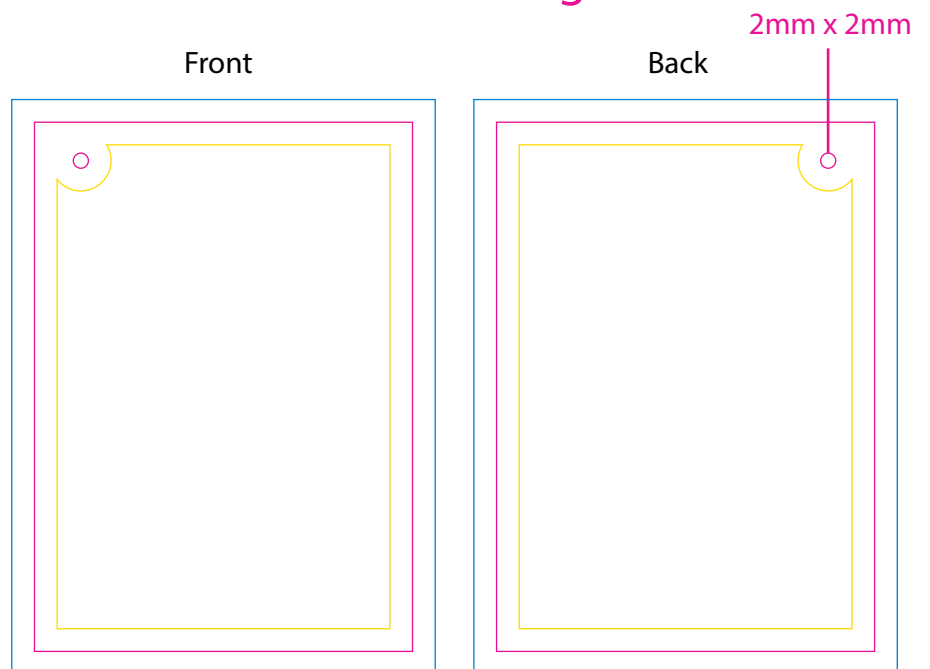

Product: PCPT194
 Product Size: 20x12cm
 Decoration Options: Embroidery

Shown at 60% actual size

Print size: 30mm(w) x 30mm(h)

 Embroidery range

Custom sewn label

Shown at 100% actual size

A: Print size: 44mm(w) x 14mm(h)

B: Print size: 44mm(w) x 9mm(h)

Custom Tag

Shown at 100% actual size

Product Size: 50mm(w) x 70mm(h)

Print size: 50mm(w) x 70mm(h)

Custom Ribbon

Length: 100 m(W) x 1.5 cm(H)