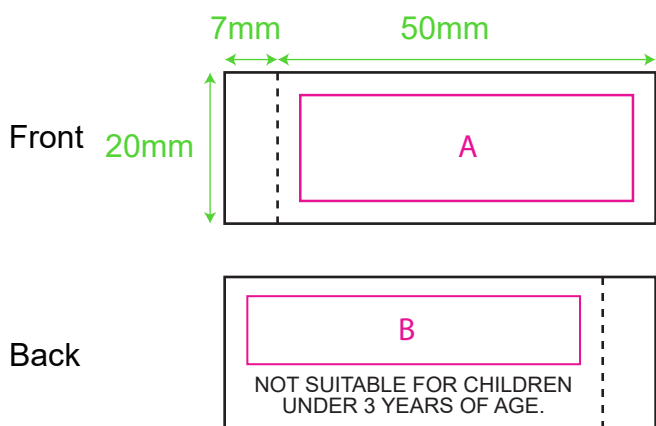

Product: PCPT194
 Product Size: 20x12cm
 Decoration Options: Embroidery

Shown at 60% actual size

Print size: 30mm(w) x 30mm(h)

 Embroidery range

Custom sewn label

Shown at 100% actual size

A: Print size: 44mm(w) x 14mm(h)

B: Print size: 44mm(w) x 9mm(h)

Custom Tag

Shown at 100% actual size

Product Size: 50mm(w) x 70mm(h)

Print size: 50mm(w) x 70mm(h)

Custom Ribbon

Length: 100 m(W) x 1.5 cm(H)