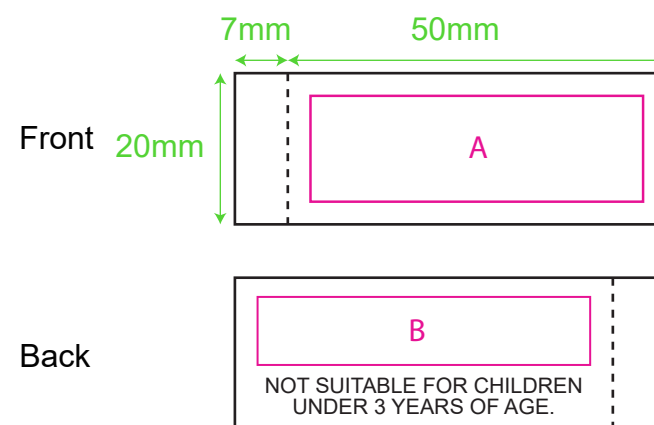

Product: PCPT192
Product Size: 20x10cm,Ribbon:55x1.5cm
Decoration Options: Heat Transfer Full Colour

Custom Ribbon

Print size: 550mm(w) x 15mm(h)
Shown at 80% actual size

Not actual size

Custom sewn label

Shown at 100% actual size
A:Print size: 44mm(w) x 14mm(h)
B:Print size: 44mm(w) x 9mm(h)

Custom Tag

Shown at 100% actual size
Product Size: 50mm(w) x 70mm(h)
Print size: 50mm(w) x 70mm(h)

Custom Ribbon

Length: 100 m(W) x 1.5 cm(H)