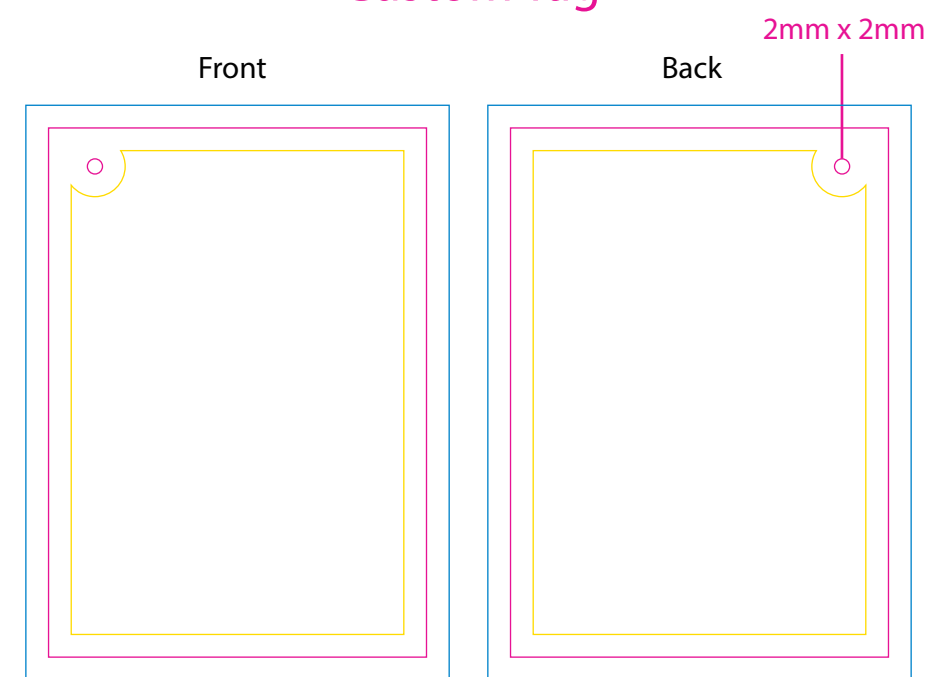

Product: PCPT192
Product Size: 20x10cm,Ribbon:55x1.5cm
Decoration Options: Heat Transfer Full Colour

Custom Ribbon

Print size: 550mm(w) x 15mm(h)
Shown at 80% actual size

Not actual size

Custom sewn label

Shown at 100% actual size
A:Print size: 44mm(w) x 14mm(h)
B:Print size: 44mm(w) x 9mm(h)

Custom Tag

Shown at 100% actual size
Product Size: 50mm(w) x 70mm(h)
Print size: 50mm(w) x 70mm(h)

Custom Ribbon

Length: 100 m(W) x 1.5 cm(H)