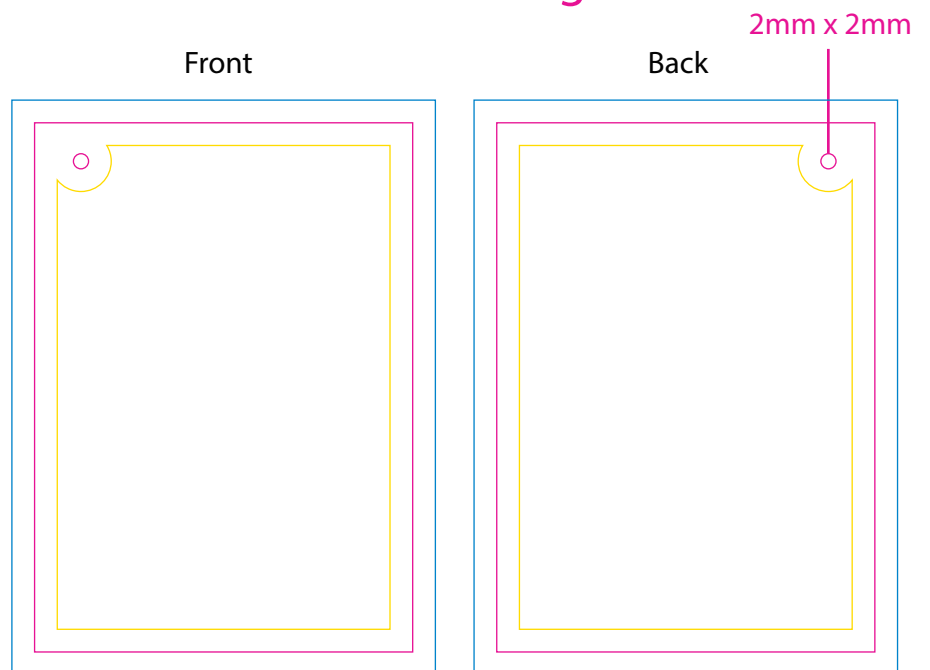

Product: PCPT190
Product Size: 25cm
Decoration Options: Embroidery

Print size: 40mm(w) x 45mm(h)

Shown at 80% actual size

Custom sewn label

Shown at 100% actual size

A:Print size: 44mm(w) x 14mm(h)

B:Print size: 44mm(w) x 9mm(h)

Custom Tag

Shown at 100% actual size

Product Size: 50mm(w) x 70mm(h)

Print size: 50mm(w) x 70mm(h)

Custom Ribbon

Length: 100 m(W) x 1.5 cm(H)