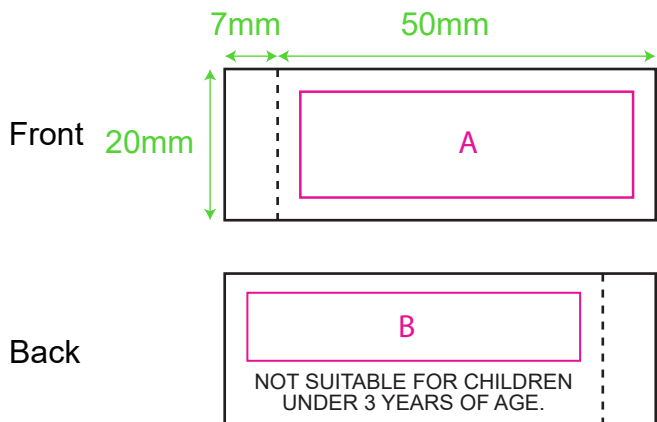

Product: PCPT190
Product Size: 25cm
Decoration Options: Embroidery

Print size: 40mm(w) x 45mm(h)

Shown at 80% actual size

Custom sewn label

Shown at 100% actual size

A:Print size: 44mm(w) x 14mm(h)

B:Print size: 44mm(w) x 9mm(h)

Custom Tag

Shown at 100% actual size

Product Size: 50mm(w) x 70mm(h)

Print size: 50mm(w) x 70mm(h)

Custom Ribbon

Length: 100 m(W) x 1.5 cm(H)