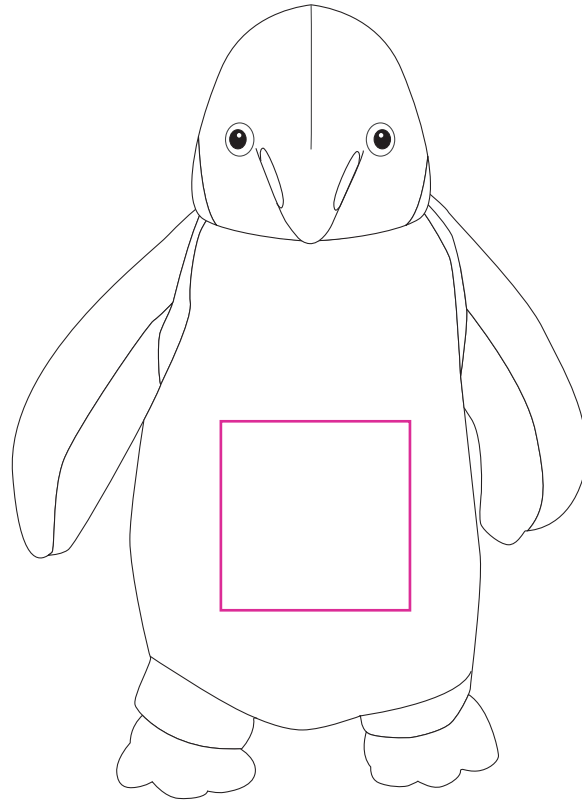

Product: PCPT188
Product Size: 21x12cm
Decoration Options: Embroidery

Shown at 50% actual size
Print size: 50mm(w) x 50mm(h)

Custom sewn label

Shown at 100% actual size
A: Print size: 44mm(w) x 14mm(h)
B: Print size: 44mm(w) x 9mm(h)

Custom Tag

Shown at 100% actual size
Product Size: 50mm(w) x 70mm(h)
Print size: 50mm(w) x 70mm(h)

Custom Ribbon

Length: 100 m(W) x 1.5 cm(H)