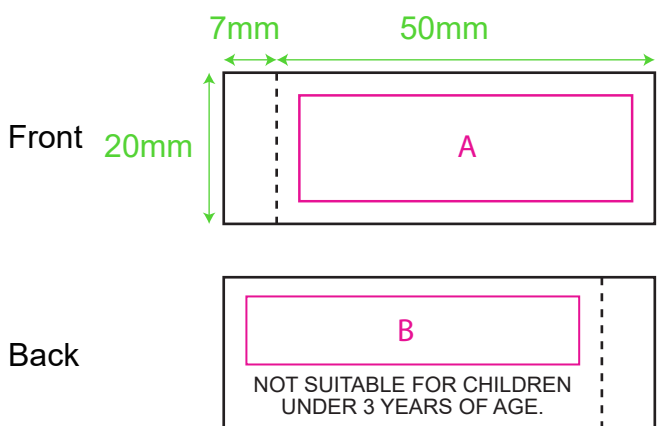

Product: PCPT188
Product Size: 21x12cm
Decoration Options: Embroidery

Shown at 50% actual size
Print size: 50mm(w) x 50mm(h)

Custom sewn label

Shown at 100% actual size
A: Print size: 44mm(w) x 14mm(h)
B: Print size: 44mm(w) x 9mm(h)

Custom Tag

Shown at 100% actual size
Product Size: 50mm(w) x 70mm(h)
Print size: 50mm(w) x 70mm(h)

Custom Ribbon

Length: 100 m(W) x 1.5 cm(H)