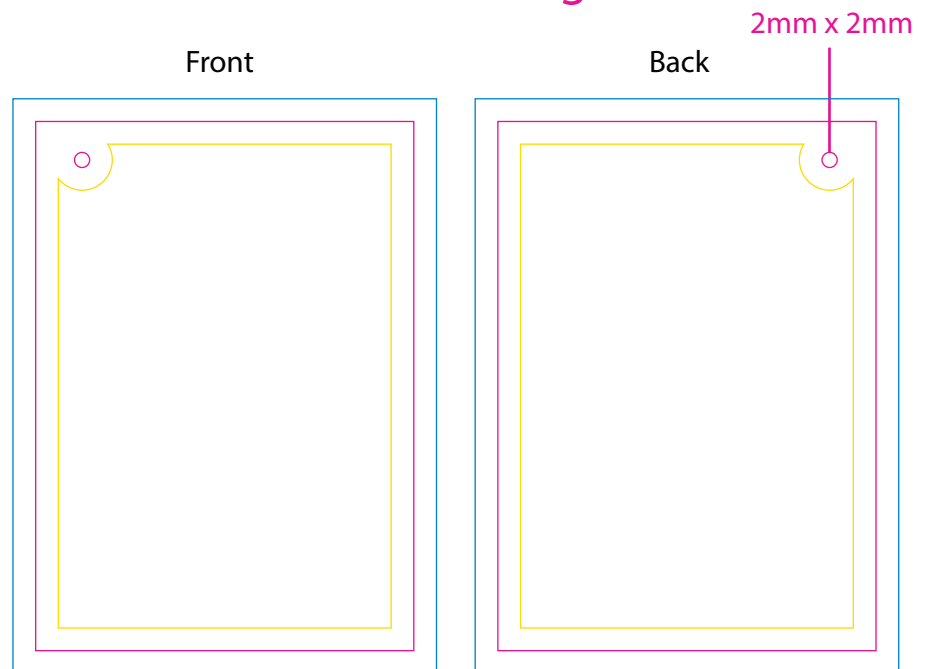

Product: PCPT188
Product Size: 21x12cm
Decoration Options: Embroidery

Shown at 50% actual size
Print size: 50mm(w) x 50mm(h)

Custom sewn label

Shown at 100% actual size
A: Print size: 44mm(w) x 14mm(h)
B: Print size: 44mm(w) x 9mm(h)

Custom Tag

Shown at 100% actual size
Product Size: 50mm(w) x 70mm(h)
Print size: 50mm(w) x 70mm(h)

Custom Ribbon

Length: 100 m(W) x 1.5 cm(H)