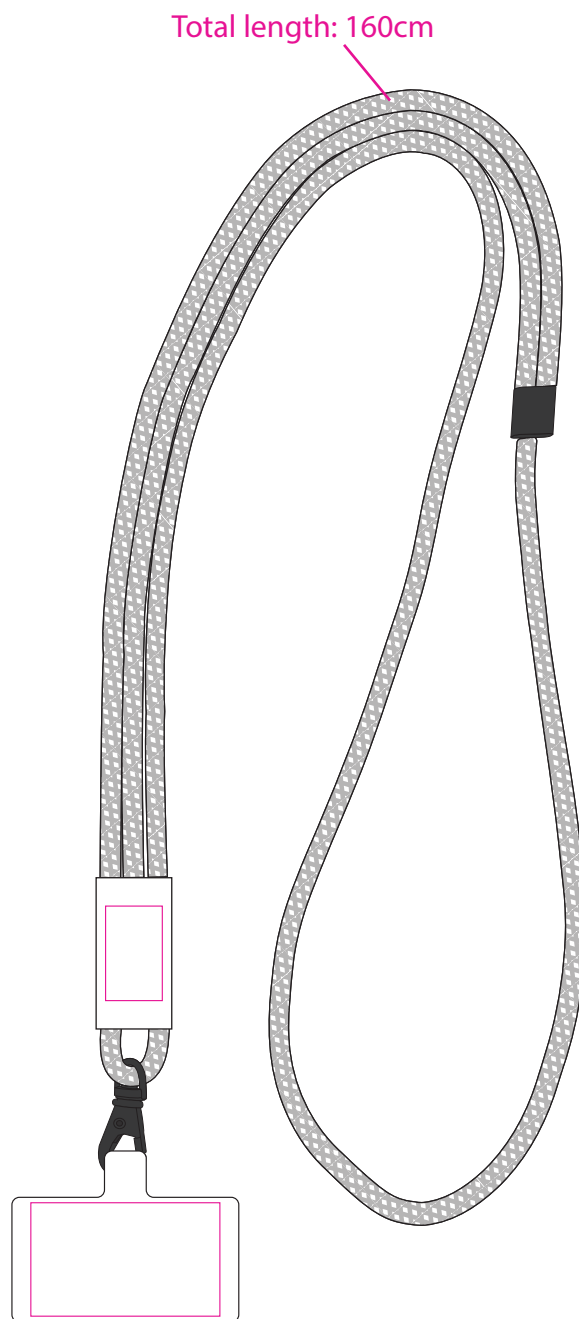

Product: PCL067
Product Size: 160cm
Decoration Options: UV print

Shown at 100% actual size
Product size: 20mm(w) x 40mm(h)
Print size: 15mm(w) x 25mm(h)

Product size: 60mm(w) x 33mm(h)
Print size: 50mm(w) x 30mm(h)

Shown at 50% actual size