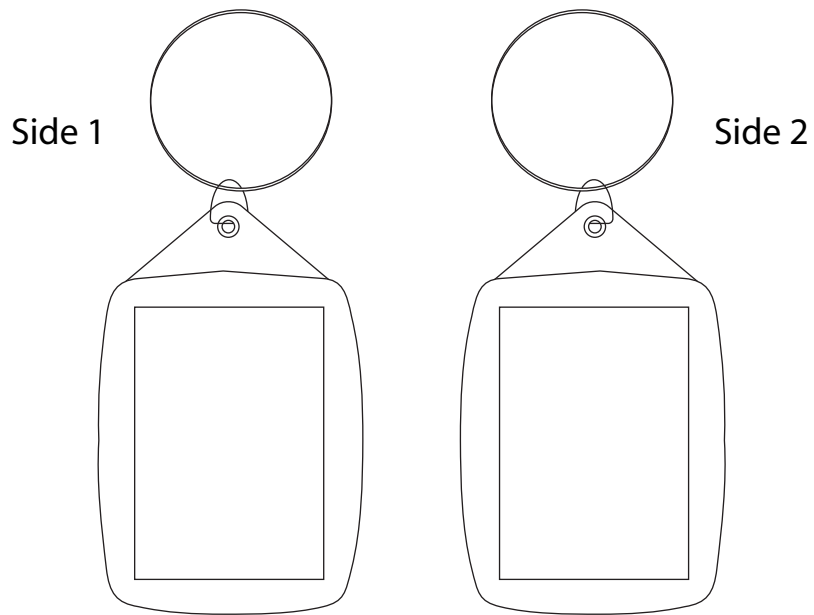

Product: PCKP619
Product Size: 35x55 mm
Decoration Options: Print

Shown at 100% actual size

Print size: 25mm(W)x 36mm(H)