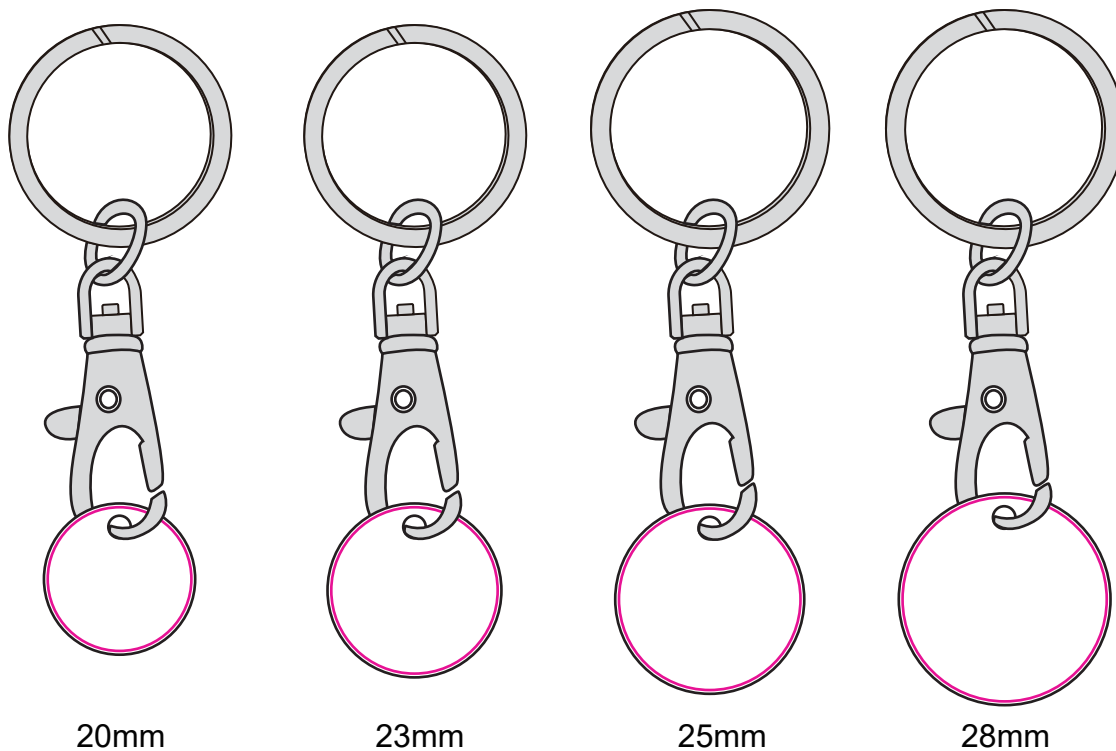

Product: PCKM008
Product Size: Dia: 20/23/25/28mm
Decoration Options: Moulded

Print size: Dia: 19/22/24/27mm
Shown at 100% actual size