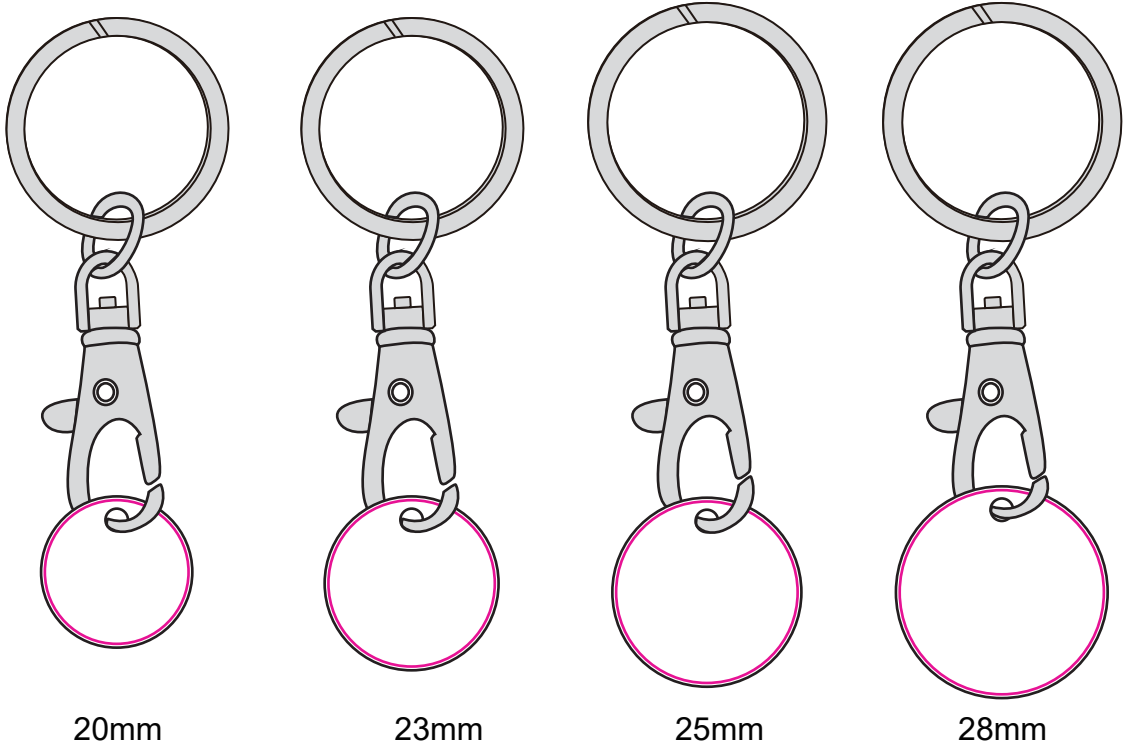

Product: PCKM007  
Product Size: Dia: 20/23/25/28mm  
Decoration Options: Moulded

Print size: Dia: 19/22/24/27mm  
Shown at 100% actual size