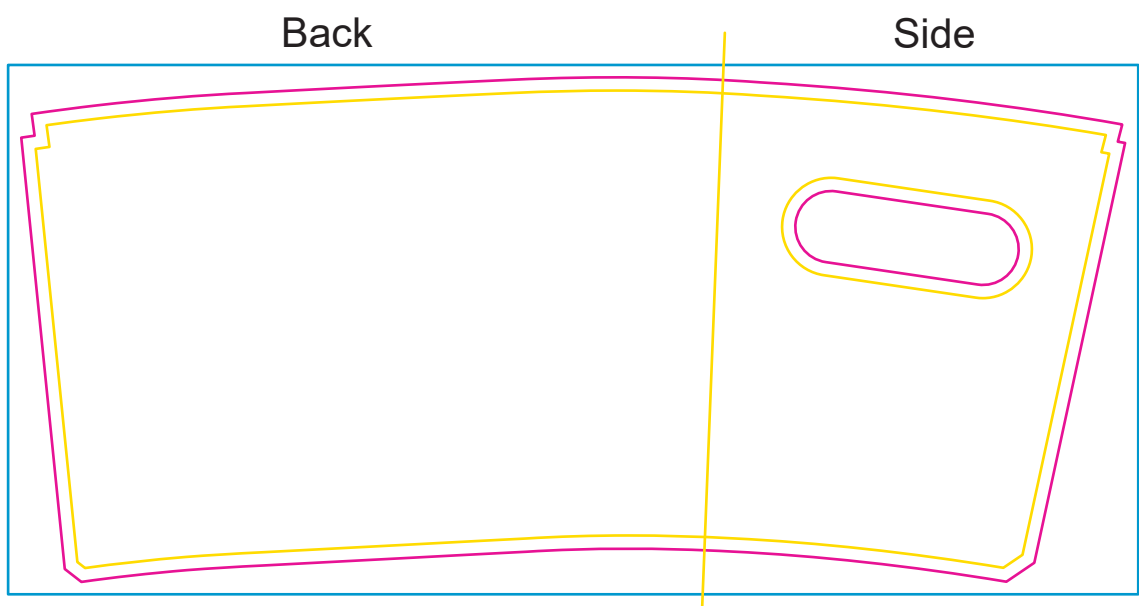

Product: PCH875
Product Size: 30.5 x 20.5 x 17cm
Decoration Options: CMYK

Shown at 50% actual size

Shown at 35% actual size
Print size: 417mm(w) x 190.6mm(h)

- Knife line
- Safe print area
- Bleed line