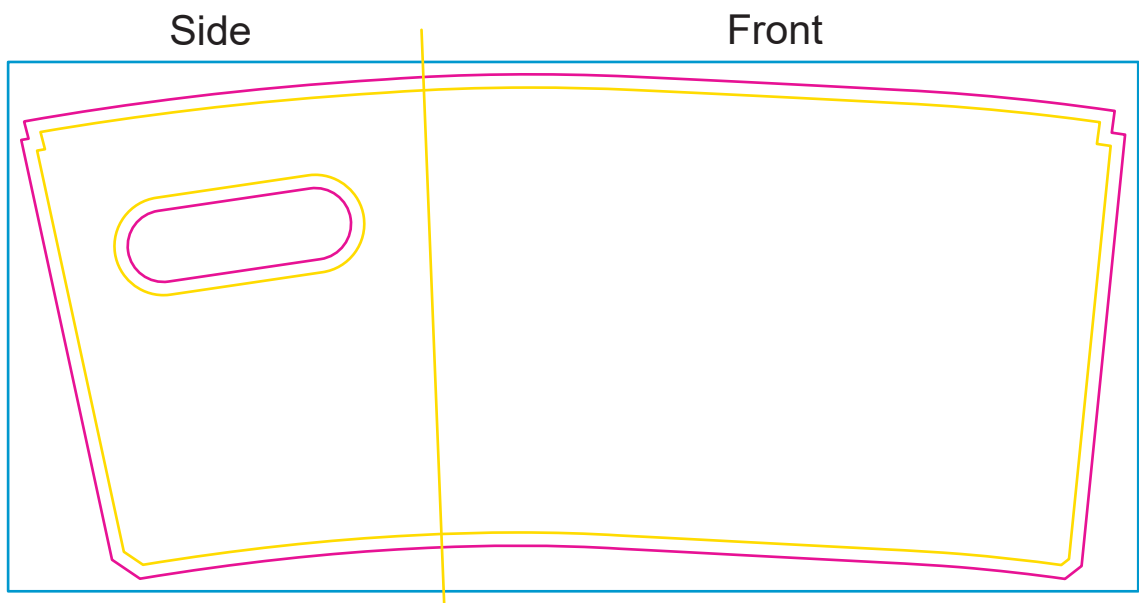

Product: PCH875
Product Size: 30.5 x 20.5 x 17cm
Decoration Options: CMYK

Shown at 50% actual size

Shown at 35% actual size
Print size: 417mm(w) x 190.6mm(h)

- Knife line
- Safe print area
- Bleed line