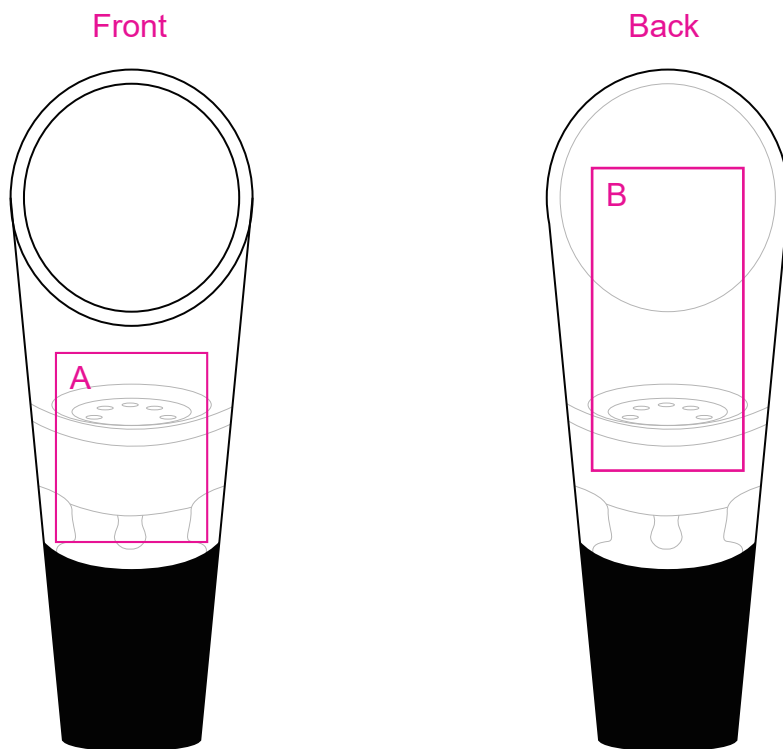

Product: PCH848
Product Size: 90mm(h)
Decoration Options: Screen Print

Shown at 100% actual size

A Print size:20mm(W) x 25mm(H) B Print size:20mm(W) x 40mm(H)