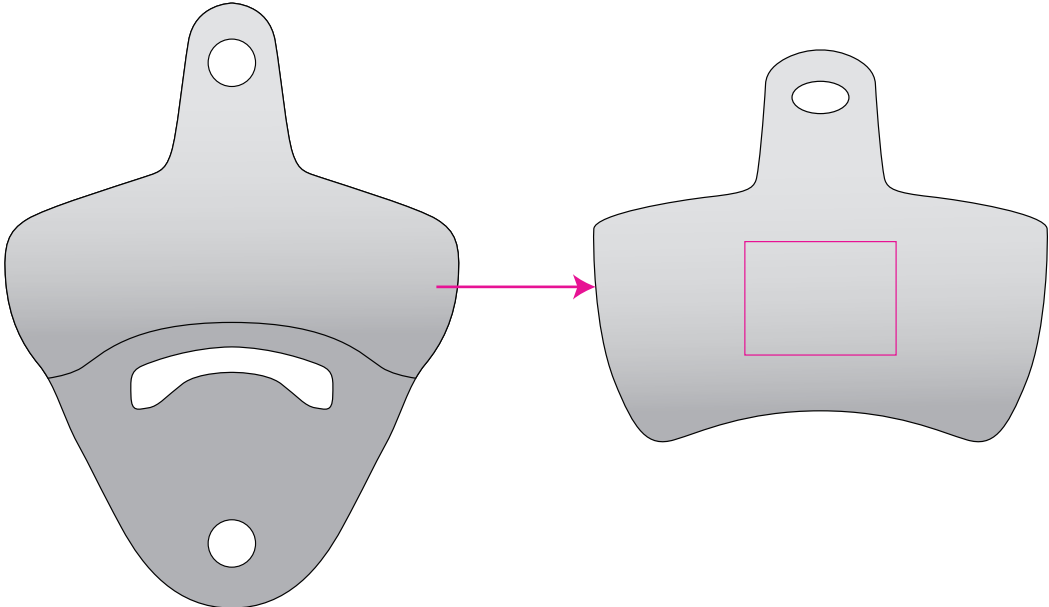

Product: PCH669
Product Size: 80x60x25mm
Decoration Options: Engraving

Front

Shown at 100% actual size
Engraving size:20mm(W) x 15mm(H)