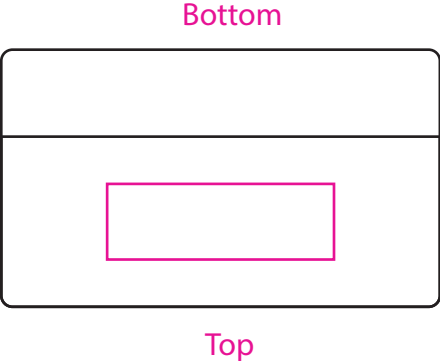

Product: PCH649
Product Size: 5.8x5.8x3.4cm
Decoration Options: Laser engraving

Shown at 100% actual size
Print size:30mm(w) x 10mm(h)