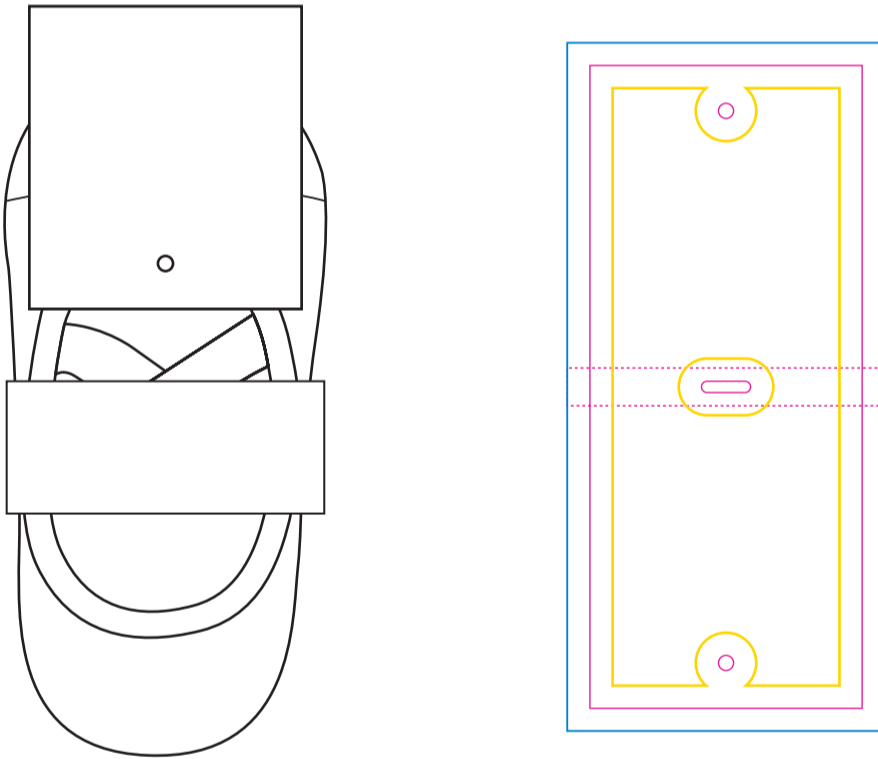

Product: PCH591  
Product Size: 185mmx 60mm  
Decoration Options: Custom Silicone Grip

Bottom

Print size: 50mm(w) x 150mm(h)

Shown at 70% actual size

Card

Shown at 50% actual size

Print size: 72mm(w) x 170mm(h)

Shown at 50% actual size

Paper Girdle

Product size: 84mm(w) x 35mm(h) x 20mm(d)

Print size: 238mm(w) x 35mm(h)