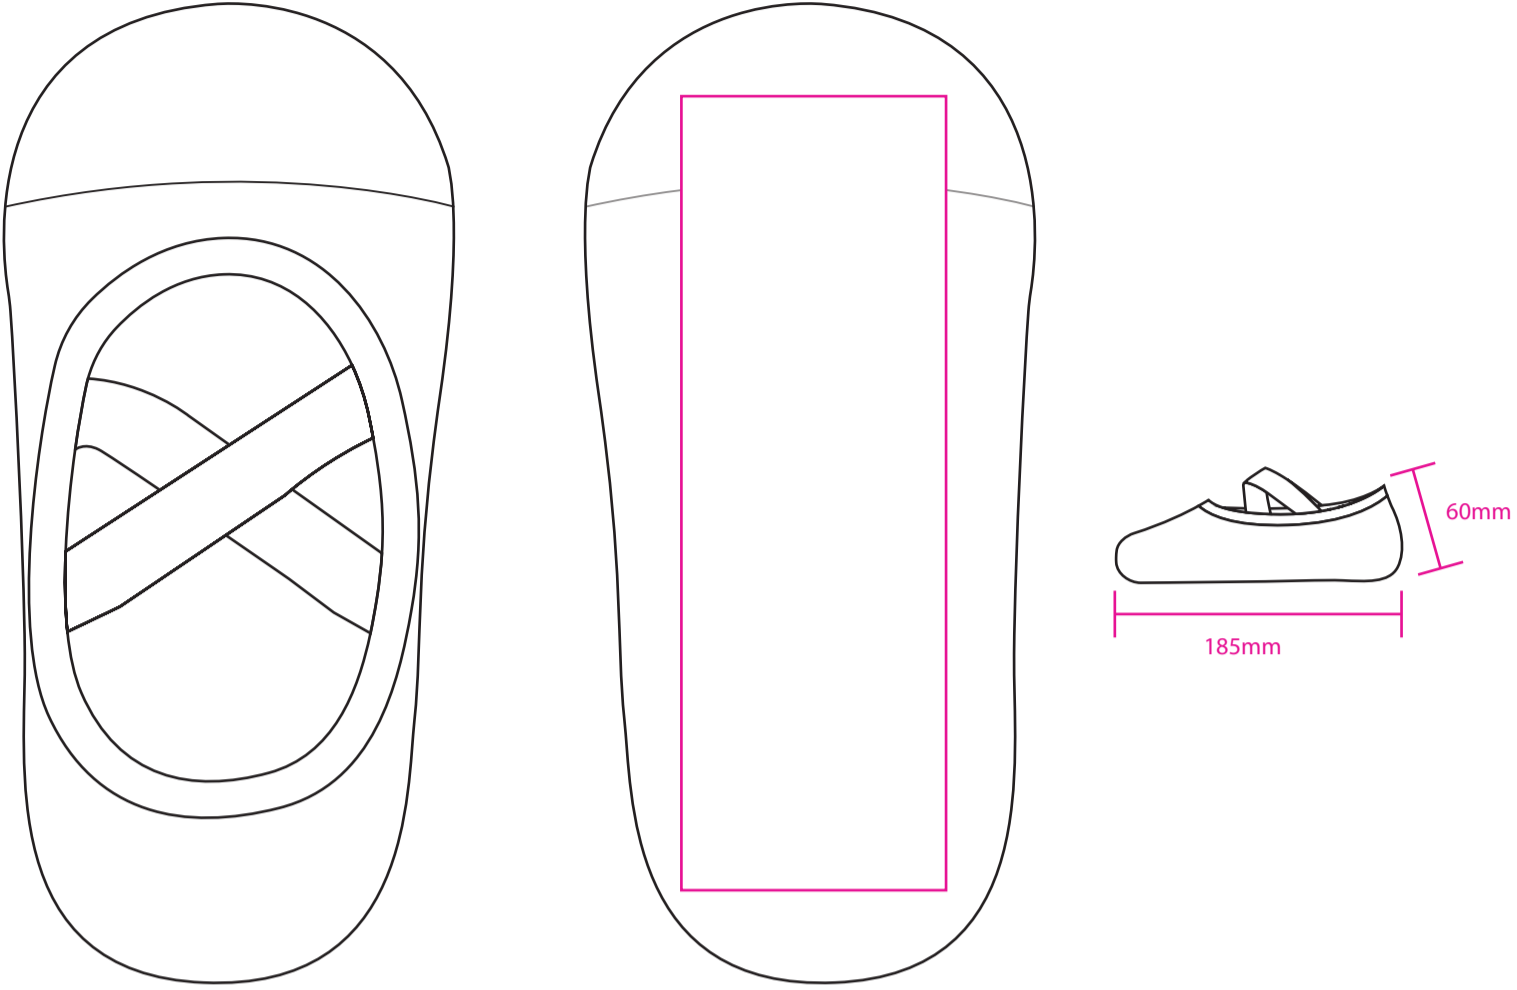

Product: PCH591  
Product Size: 185mmx 60mm  
Decoration Options: Custom Silicone Grip

Bottom

Print size: 50mm(w) x 150mm(h)

Shown at 70% actual size

Card

Shown at 50% actual size

Print size: 72mm(w) x 170mm(h)

Shown at 50% actual size

Paper Girdle

Product size: 84mm(w) x 35mm(h) x 20mm(d)

Print size: 238mm(w) x 35mm(h)