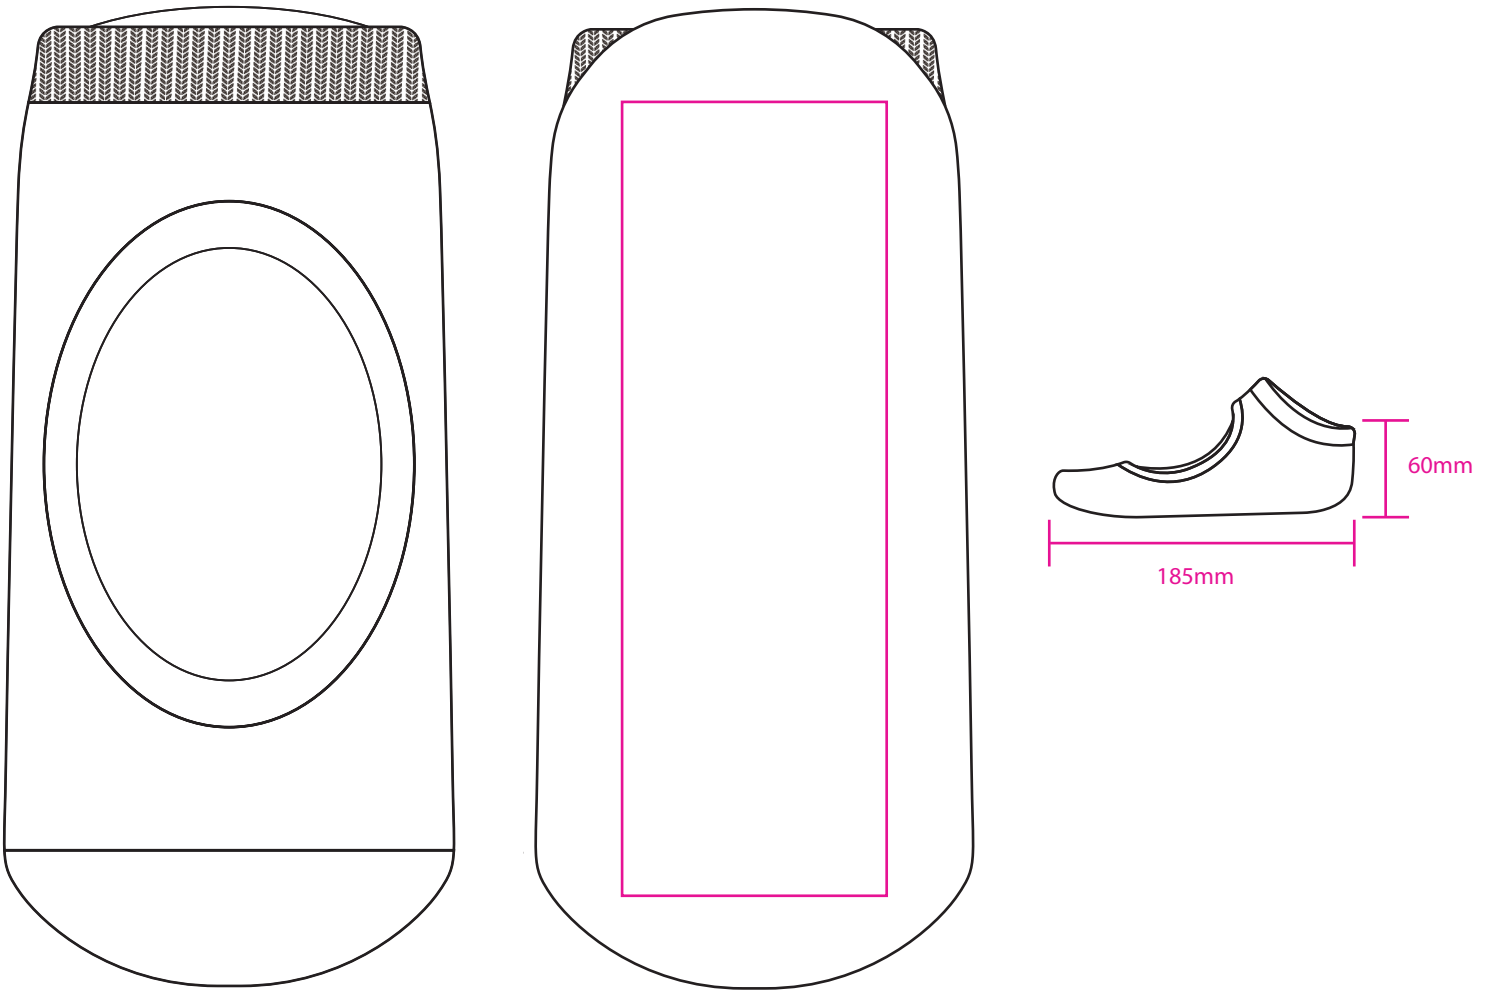

Product: PCH590  
 Product Size: Socks: 185mmx 60mm  
 Card A: 72x170mm; Box: 360mm(l)x60mm(h)x110mm(w);  
 Envelope: 220mm(w)x110mm(h); Kraft Paper Cylinder: 65mm(dia)x130mm(h)  
 Decoration Options: Socks: Silicone Grip, Card, Box, Envelope: CMYK, Kraft Paper Cylinder: Digital label, CMYK

## Bottom

Print size: 50mm(w) x 150mm(h)  
 Shown at 70% actual size

## Card

Shown at 50% actual size

Print size: 72mm(w) x 170mm(h)  
 Shown at 50% actual size

## Envelope

Print size: 234mm(w) x 110mm(h)  
 Shown at 50% actual size

Print size: 220mm(w) x 152mm(h)  
 Shown at 50% actual size

- Knife line
- Safe print area
- Bleed line