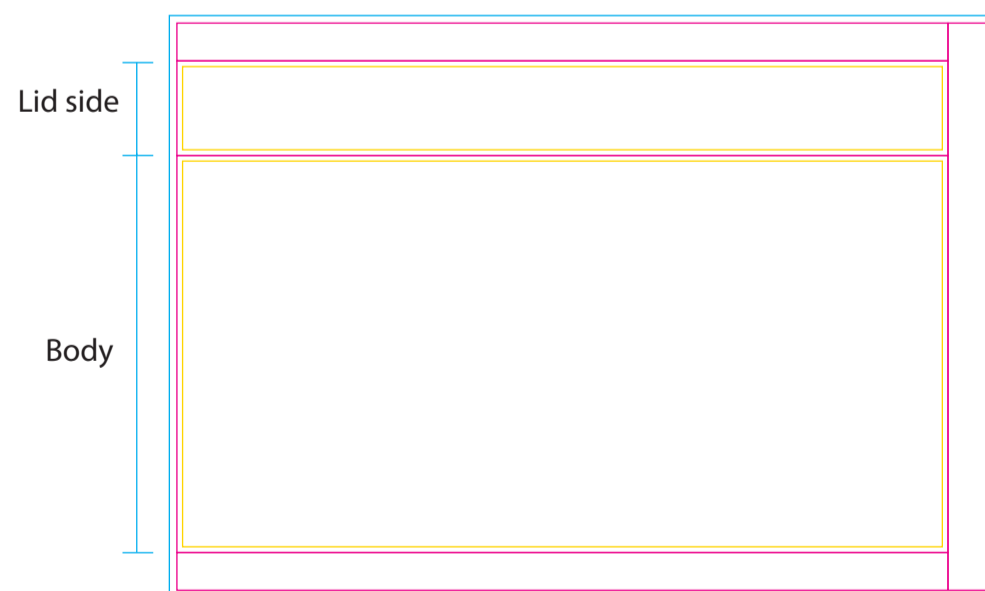

Shown at 50% actual size
Print size: 214mm(w) x 150mm(h)