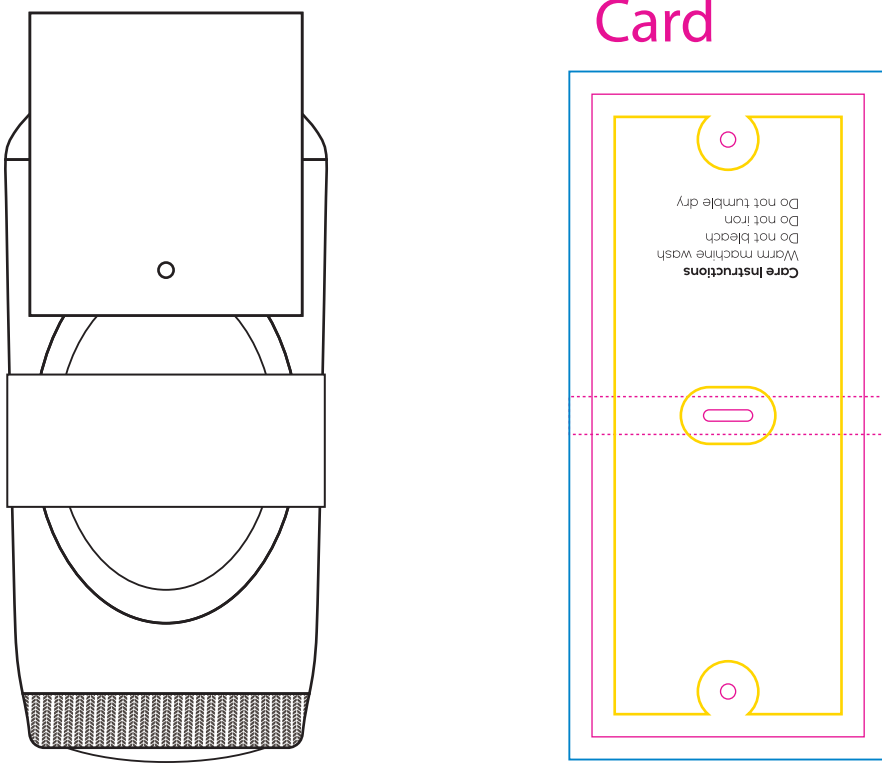

Product: PCH590  
 Product Size: Socks: 185mmx 60mm  
 Card A: 72x170mm; Box: 360mm(l)x60mm(h)x110mm(w);  
 Envelope: 220mm(w)x110mm(h); Kraft Paper Cylinder: 65mm(dia)x130mm(h)  
 Decoration Options: Socks: Silicone Grip, Card, Box, Envelope: CMYK, Kraft Paper Cylinder: Digital label, CMYK

## Bottom

Print size: 50mm(w) x 150mm(h)  
 Shown at 70% actual size

## Card

Shown at 50% actual size

Print size: 72mm(w) x 170mm(h)  
 Shown at 50% actual size

## Envelope

Print size: 234mm(w) x 110mm(h)  
 Shown at 50% actual size

Print size: 220mm(w) x 152mm(h)  
 Shown at 50% actual size

- Knife line
- Safe print area
- Bleed line