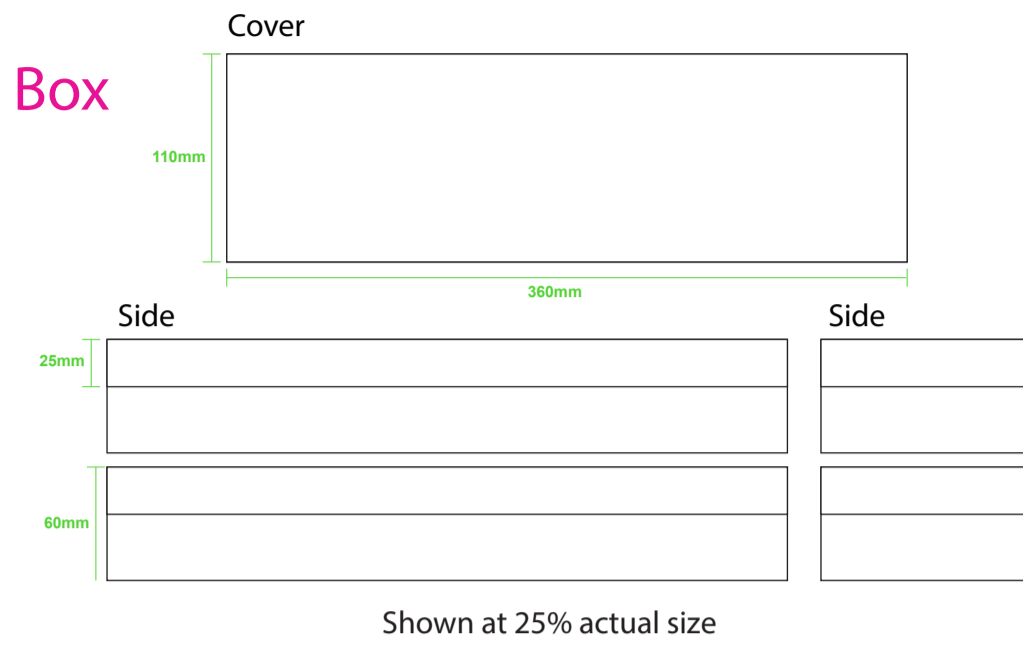

Packaging

Print size: 410mm(w) x 160mm(h)
*The box is only printed on the lid.

- Knife line
- Safe print area
- Bleed line