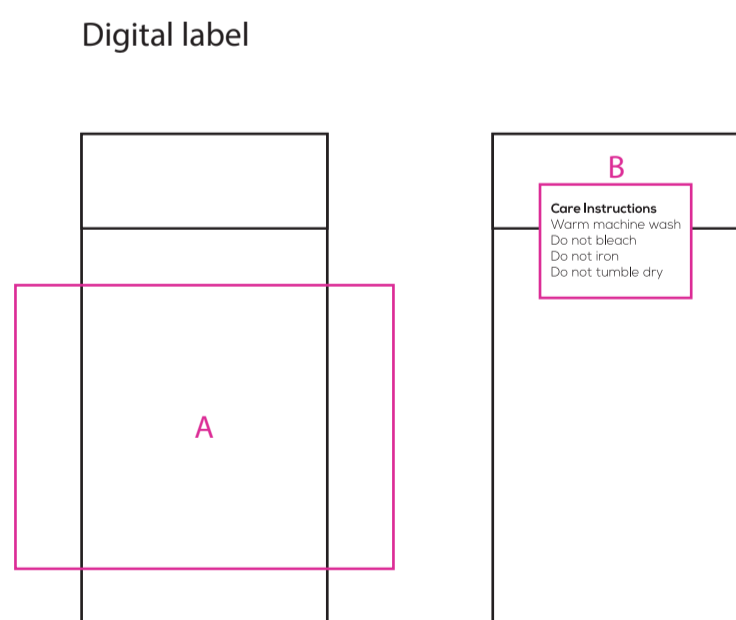

## Bottom

Print size: 50mm(w) x 150mm(h)  
 Shown at 70% actual size

# Packaging

Print size: 410mm(w) x 160mm(h)  
 \*The box is only printed on the lid.

- Knife line
- Safe print area
- Bleed line

## Envelope

Print size: 234mm(w) x 110mm(h)  
 Shown at 50% actual size

Print size: 220mm(w) x 152mm(h)  
 Shown at 50% actual size

- Knife line
- Safe print area
- Bleed line

## Kraft Paper Cylinder

Shown at 50% actual size  
 A: Print size: 75mm(w) x 100mm(h)  
 B: Print size: 40mm(w) x 30mm(h)

CMYK

Shown at 50% actual size  
 Print size: 214mm(w) x 150mm(h)

Shown at 50% actual size  
 Print size: 63.5mm(w) x 63.5mm(h)