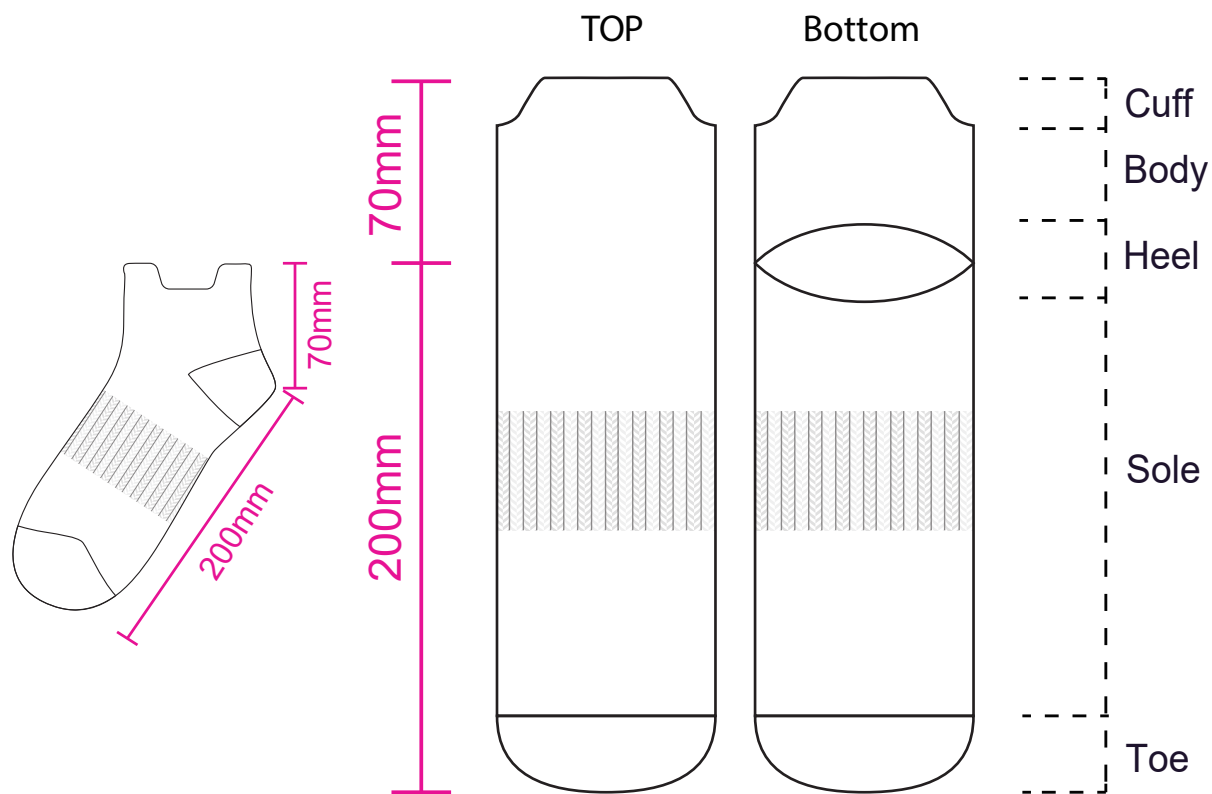

Product: PCH586
 Product Size: Men: 20x7cm ; Women: 18x6.5cm
 Decoration Options: Jacquard craft

Women

Shown at 35% actual size

Print size: 165.1mm(w) x 245mm(h)

Men

Shown at 35% actual size

Print size: 165.1mm(w) x 270mm(h)

Card

Print size: 72mm(w) x 170mm(h)
 Shown at 50% actual size

- Knife line
- Safe print area
- Bleed area