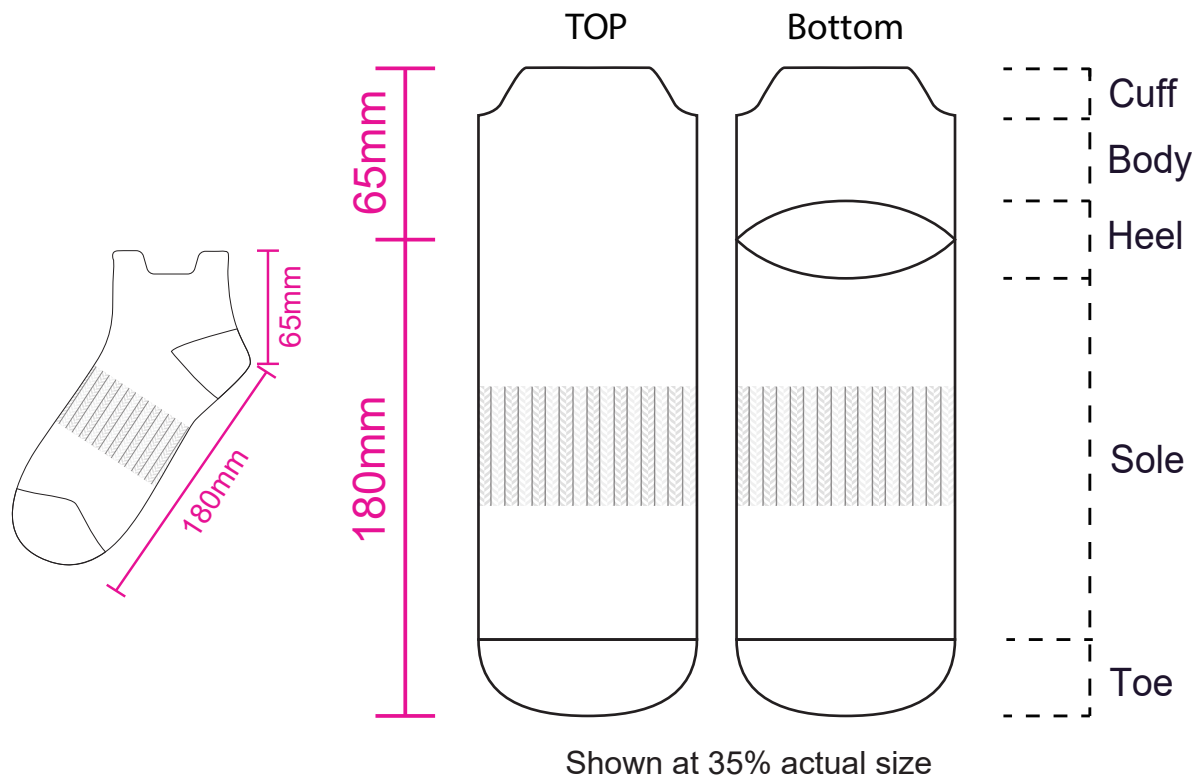

Product: PCH586
 Product Size: Men: 20x7cm ; Women: 18x6.5cm
 Decoration Options: Jacquard craft

Women

Shown at 35% actual size

Print size: 165.1mm(w) x 245mm(h)

Men

Shown at 35% actual size

Print size: 165.1mm(w) x 270mm(h)

Card

Print size: 72mm(w) x 170mm(h)
 Shown at 50% actual size

- Knife line
- Safe print area
- Bleed area