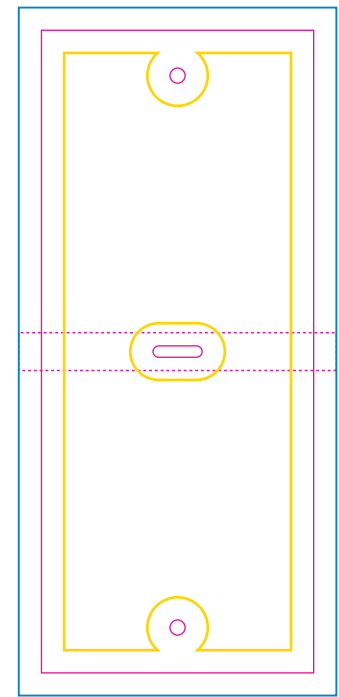

Product: PCH586
 Product Size: Men: 20x7cm ; Women: 18x6.5cm
 Decoration Options: Jacquard craft

Women

Shown at 35% actual size

Print size: 165.1mm(w) x 245mm(h)

Men

Shown at 35% actual size

Print size: 165.1mm(w) x 270mm(h)

Card

Print size: 72mm(w) x 170mm(h)
 Shown at 50% actual size

- Knife line
- Safe print area
- Bleed area