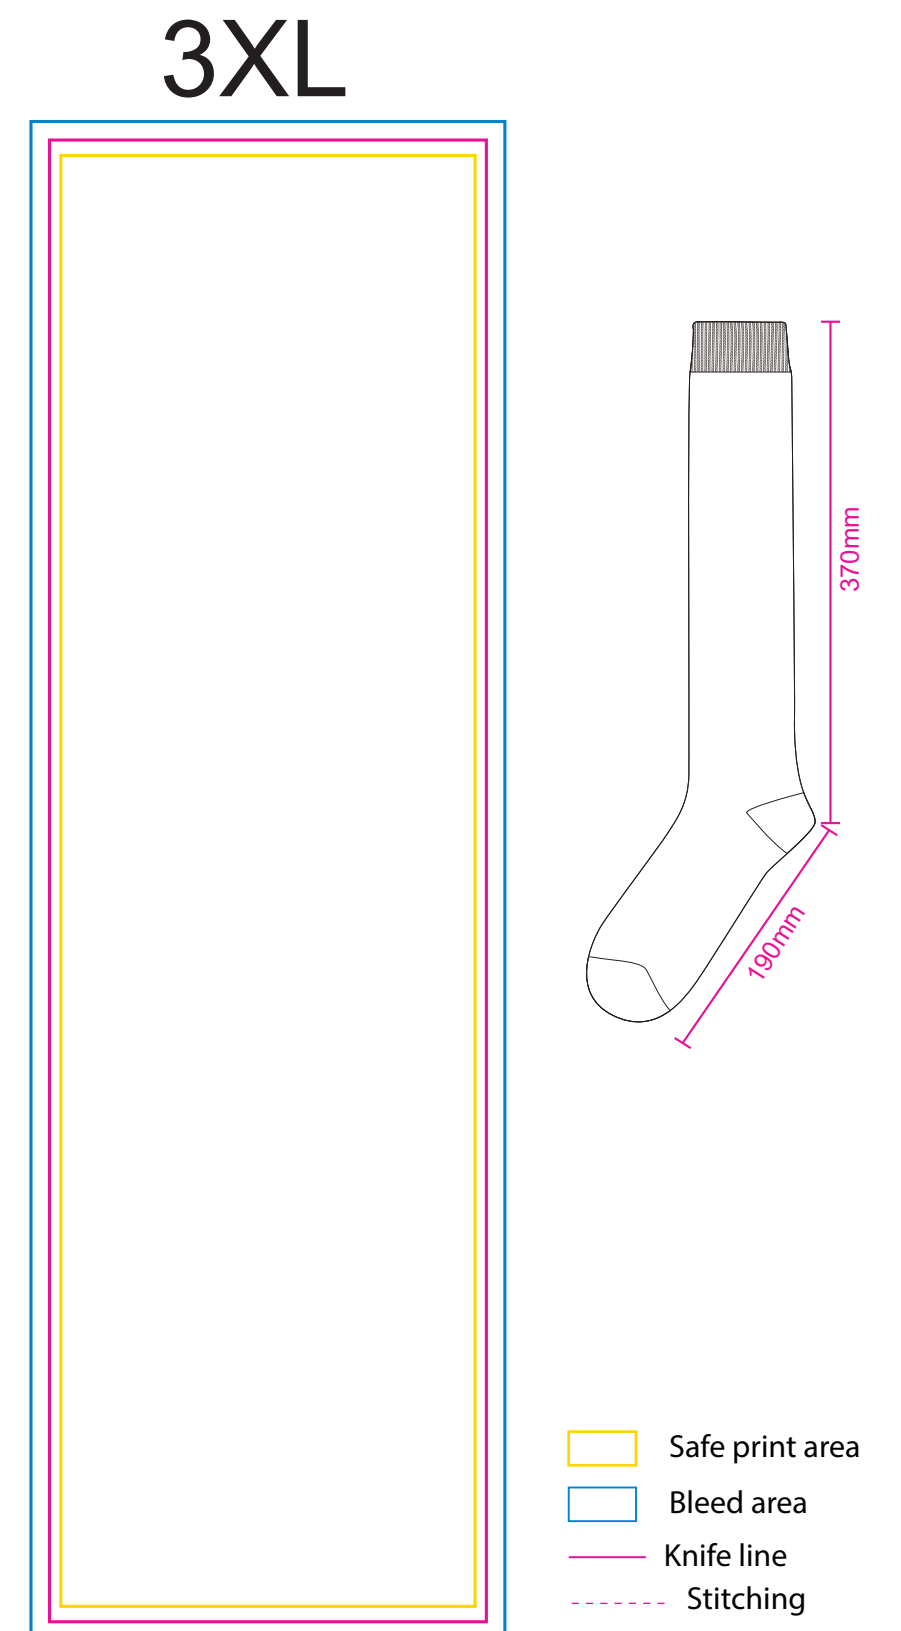

Product: PCH585B
 Product Size: Socks: 2XL:180mm x 340mm, 3XL:190mm x 370mm, 4XL:190mm x 380mm
 Card A: 72x170mm;
 Decoration Options: Socks: Jacquard craft / Card: CMYK

Shown at 35% actual size

Print size: 165.1mm(w) x 520mm(h)

Shown at 35% actual size

Print size: 165.1mm(w) x 560mm(h)

Shown at 35% actual size

Print size: 165.1mm(w) x 570mm(h)

Print size: 72mm(w) x 170mm(h)
 Shown at 100% actual size