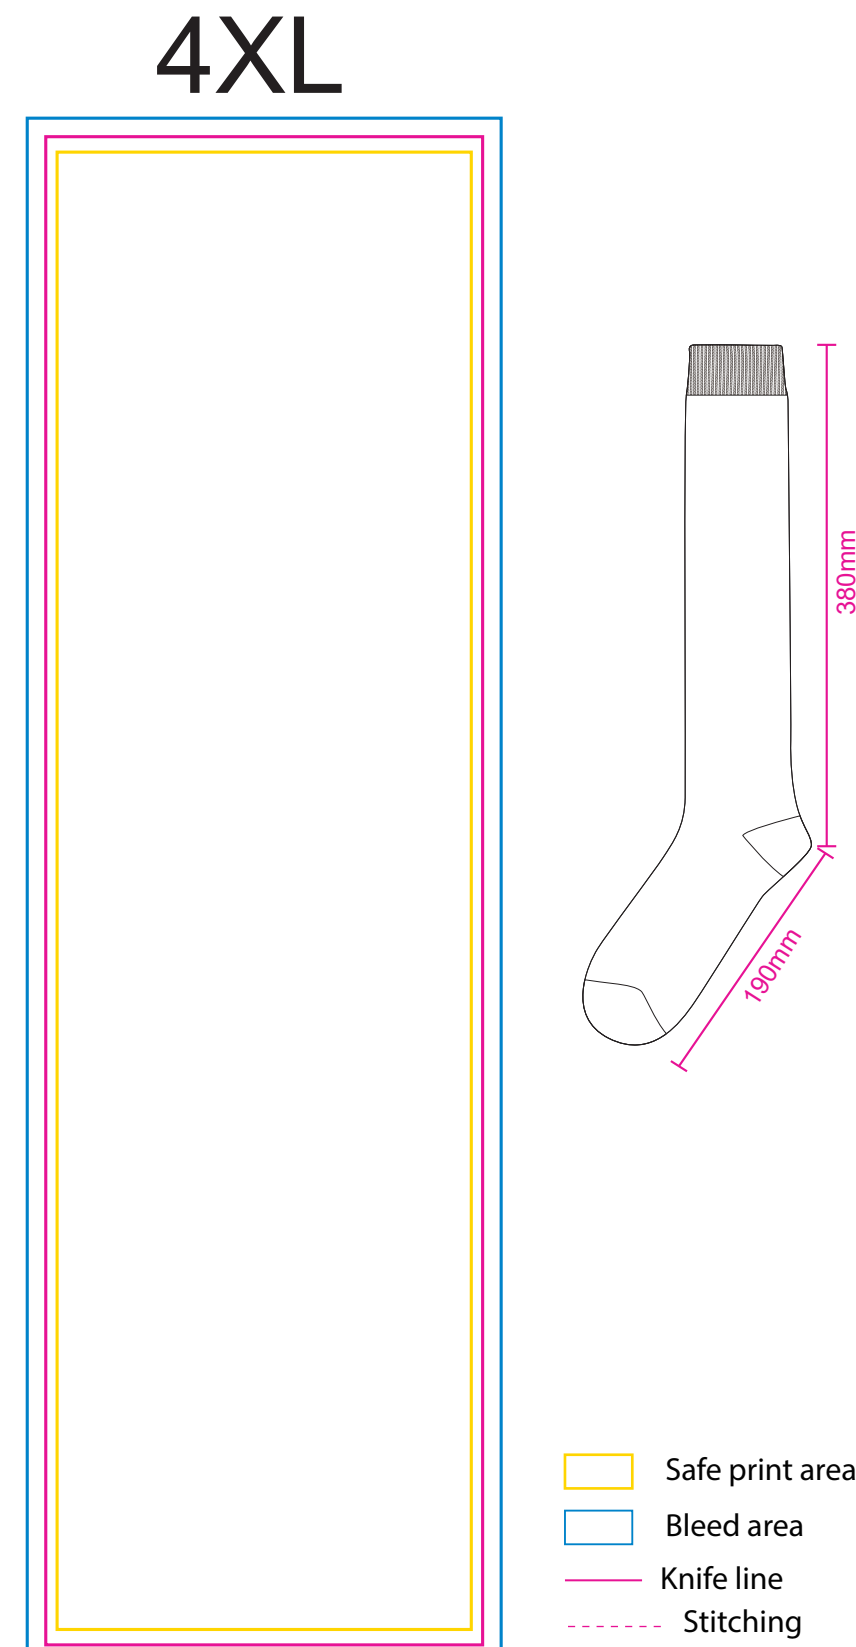

Product: PCH585B
 Product Size: Socks: 2XL:180mm x 340mm, 3XL:190mm x 370mm, 4XL:190mm x 380mm
 Card A: 72x170mm;
 Decoration Options: Socks: Jacquard craft / Card: CMYK

Shown at 35% actual size

Print size: 165.1mm(w) x 520mm(h)

Shown at 35% actual size

Print size: 165.1mm(w) x 560mm(h)

Shown at 35% actual size

Print size: 165.1mm(w) x 570mm(h)

Print size: 72mm(w) x 170mm(h)
 Shown at 100% actual size