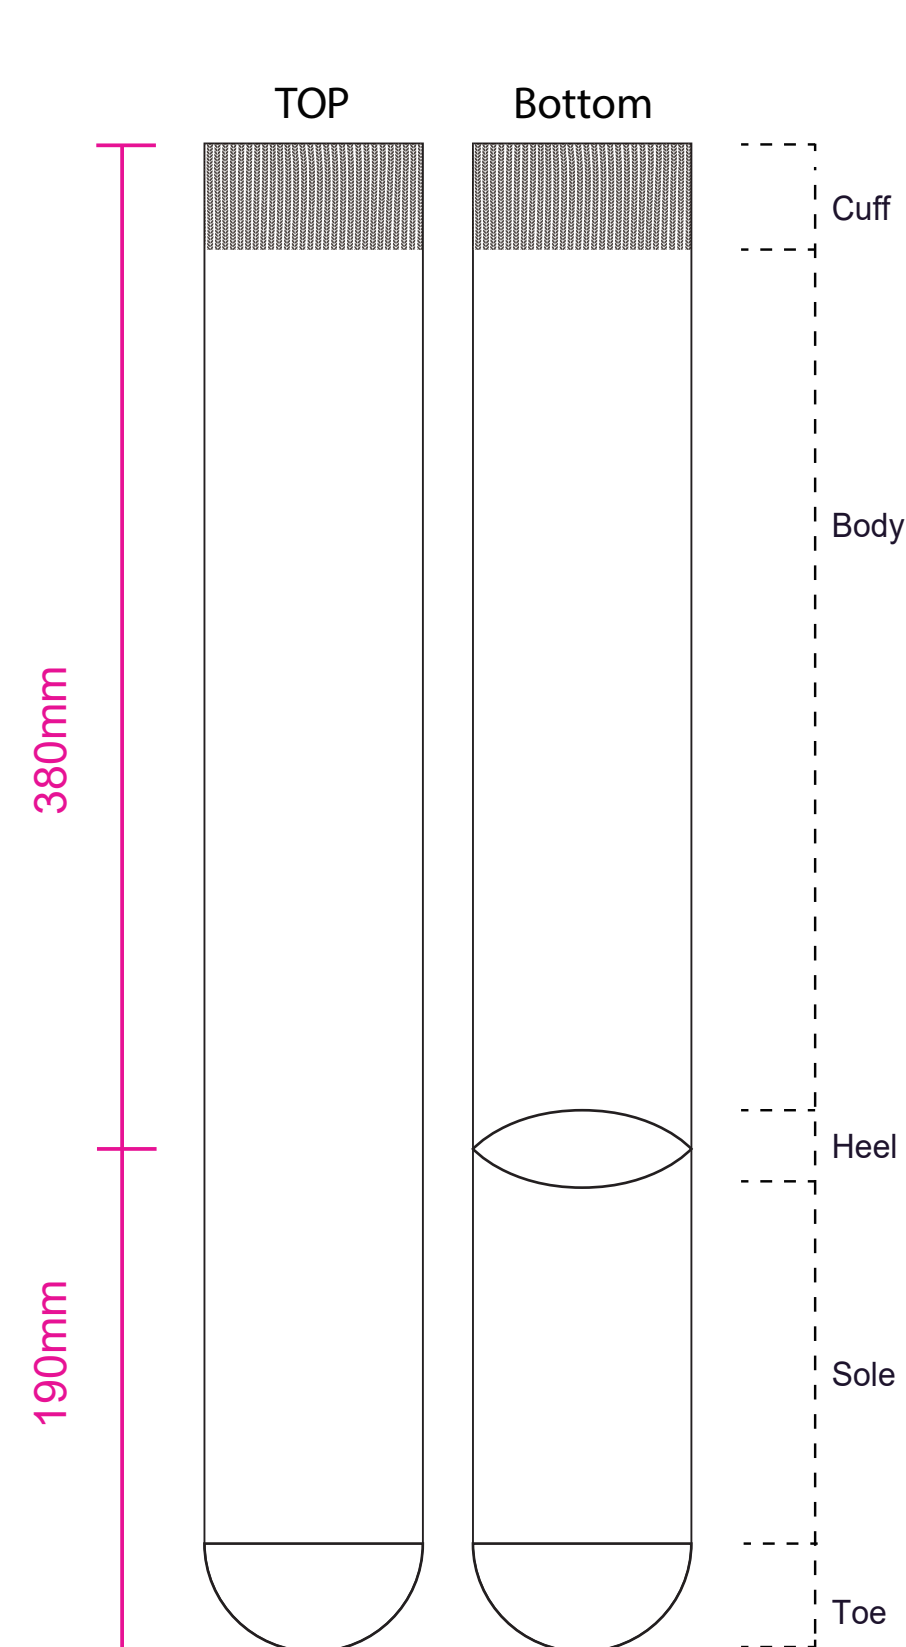

Product: PCH585B
 Product Size: Socks: 2XL:180mm x 340mm, 3XL:190mm x 370mm, 4XL:190mm x 380mm
 Card A: 72x170mm;
 Decoration Options: Socks: Jacquard craft / Card: CMYK

Shown at 35% actual size

Print size: 165.1mm(w) x 520mm(h)

Shown at 35% actual size

Print size: 165.1mm(w) x 560mm(h)

Shown at 35% actual size

Print size: 165.1mm(w) x 570mm(h)

Print size: 72mm(w) x 170mm(h)
 Shown at 100% actual size