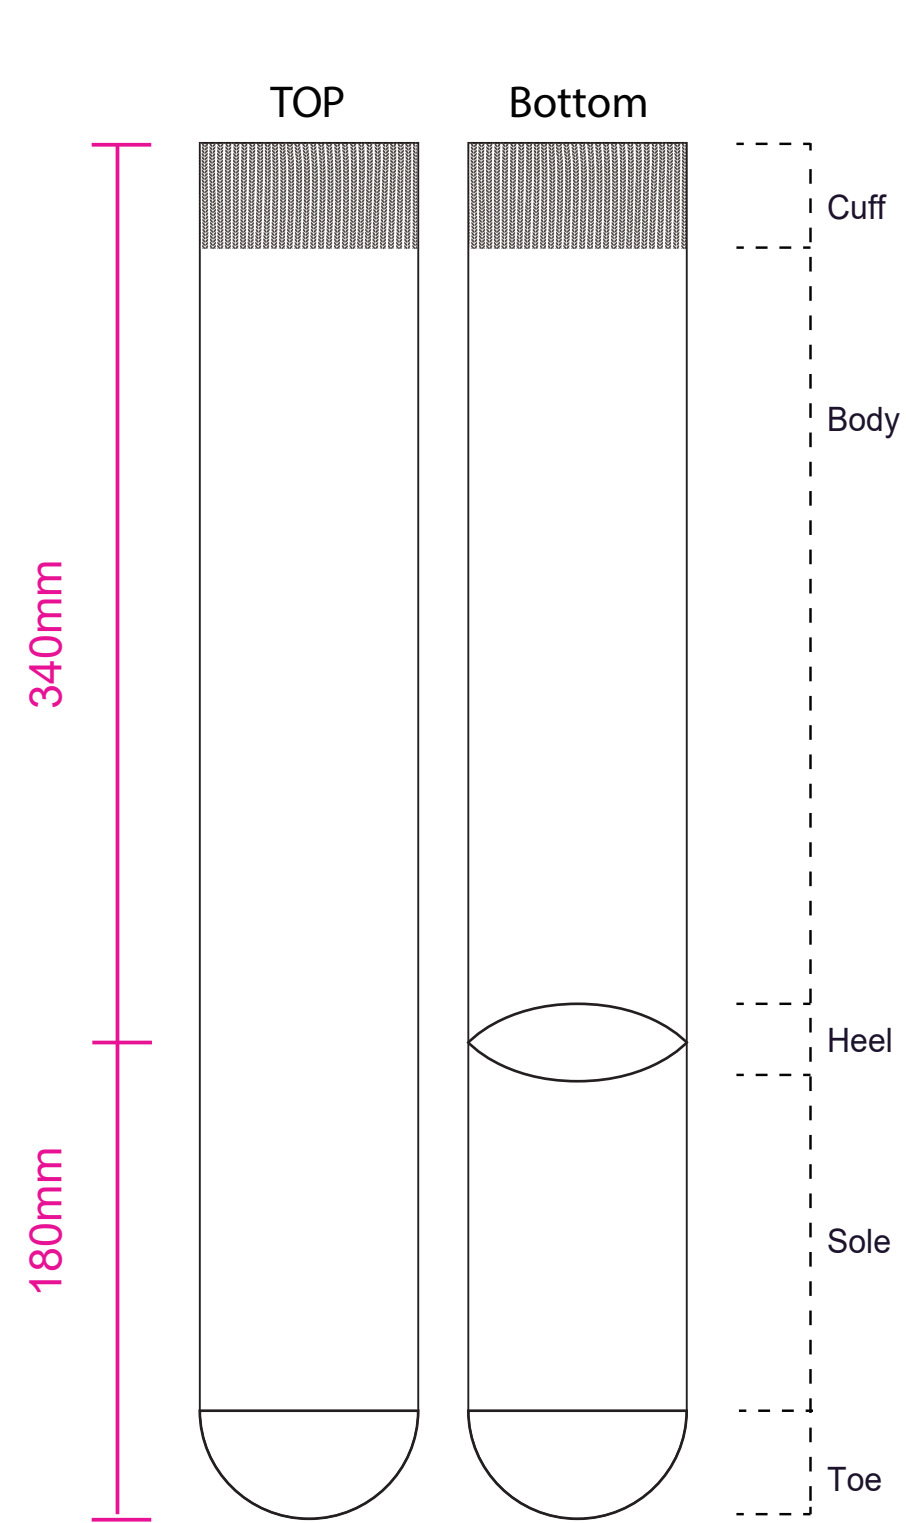

Product: PCH585B
 Product Size: Socks: 2XL:180mm x 340mm, 3XL:190mm x 370mm, 4XL:190mm x 380mm
 Card A: 72x170mm;
 Decoration Options: Socks: Jacquard craft / Card: CMYK

Shown at 35% actual size

Print size: 165.1mm(w) x 520mm(h)

Shown at 35% actual size

Print size: 165.1mm(w) x 560mm(h)

Shown at 35% actual size

Print size: 165.1mm(w) x 570mm(h)

Print size: 72mm(w) x 170mm(h)
 Shown at 100% actual size