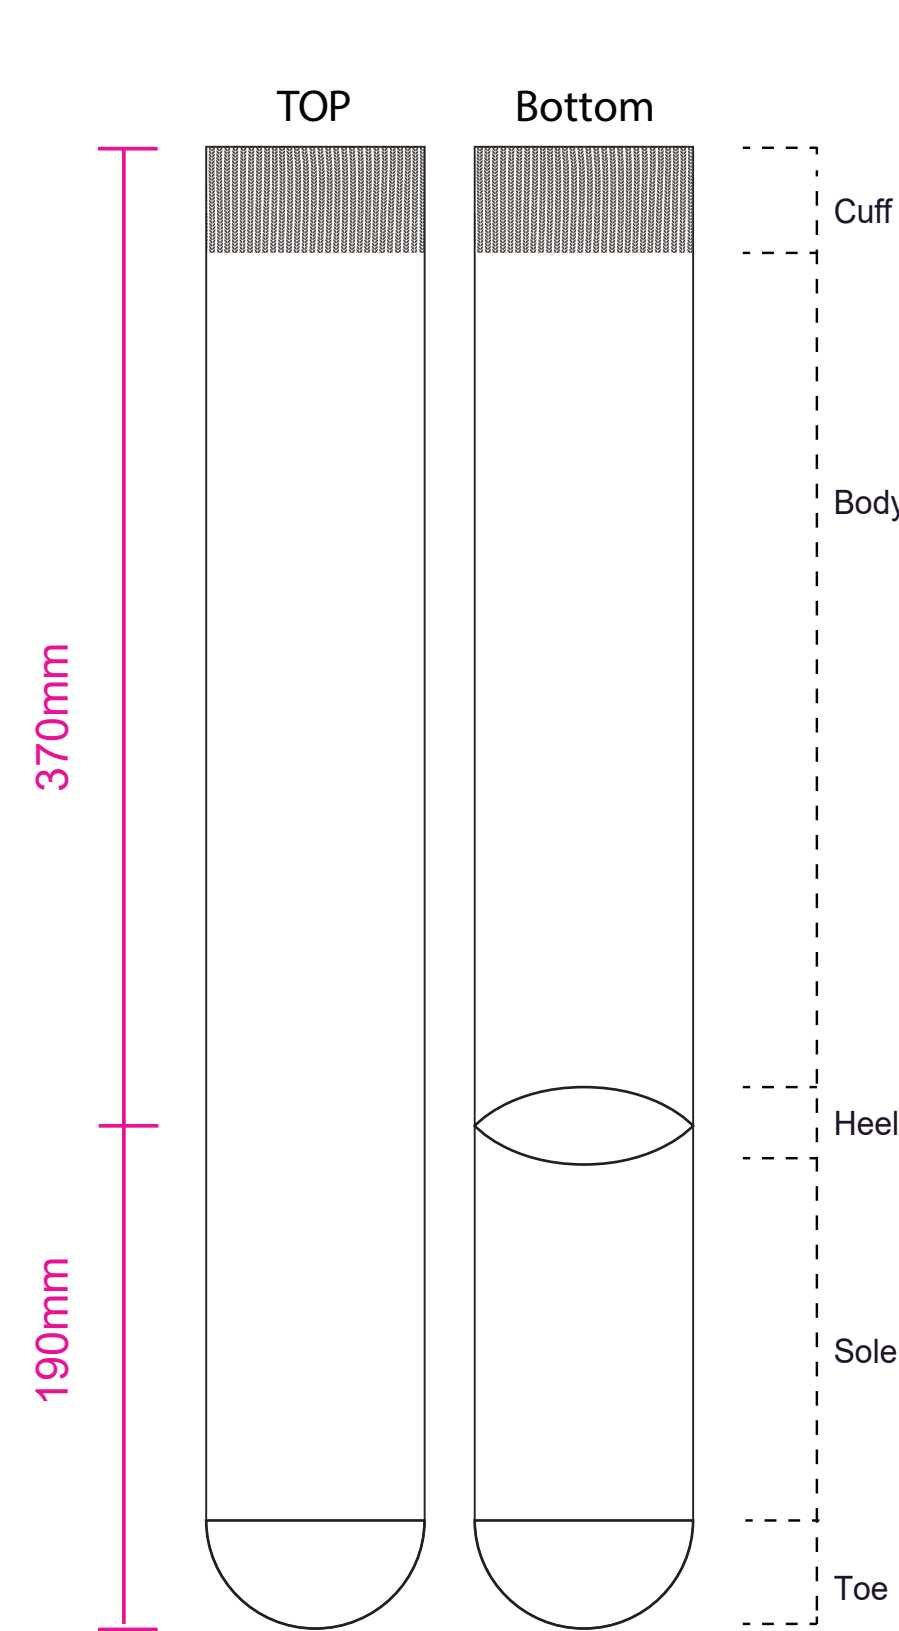

Product: PCH585B
 Product Size: Socks: 2XL:180mm x 340mm, 3XL:190mm x 370mm, 4XL:190mm x 380mm
 Card A: 72x170mm;
 Decoration Options: Socks: Jacquard craft / Card: CMYK

Shown at 35% actual size

Print size: 165.1mm(w) x 520mm(h)

Shown at 35% actual size

Print size: 165.1mm(w) x 560mm(h)

Shown at 35% actual size

Print size: 165.1mm(w) x 570mm(h)

Print size: 72mm(w) x 170mm(h)
 Shown at 100% actual size