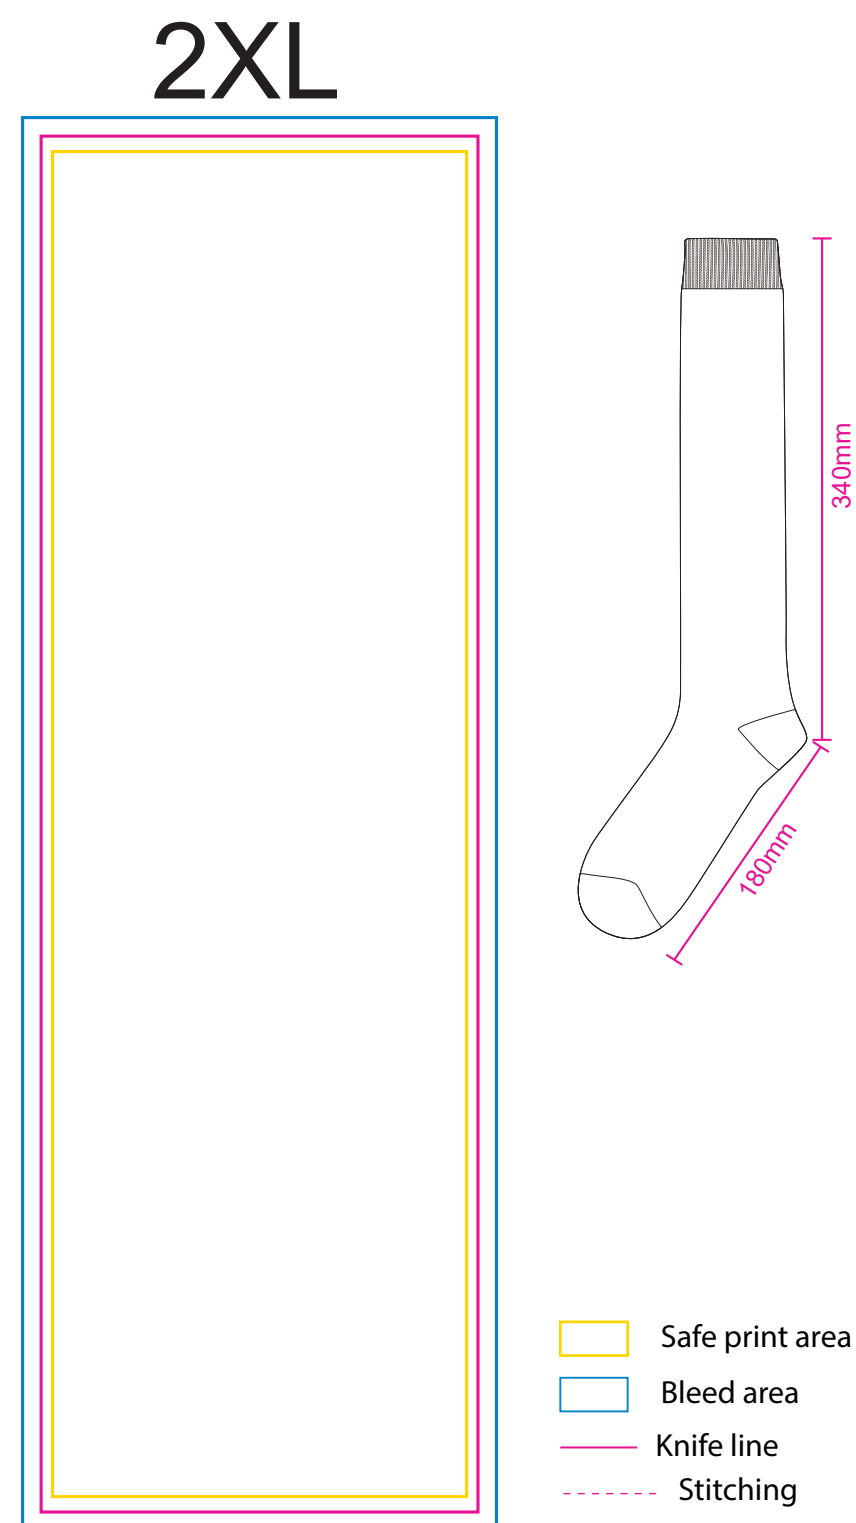

Product: PCH585B
 Product Size: Socks: 2XL:180mm x 340mm, 3XL:190mm x 370mm, 4XL:190mm x 380mm
 Card A: 72x170mm;
 Decoration Options: Socks: Jacquard craft / Card: CMYK

Shown at 35% actual size

Print size: 165.1mm(w) x 520mm(h)

Shown at 35% actual size

Print size: 165.1mm(w) x 560mm(h)

Shown at 35% actual size

Print size: 165.1mm(w) x 570mm(h)

Print size: 72mm(w) x 170mm(h)
 Shown at 100% actual size