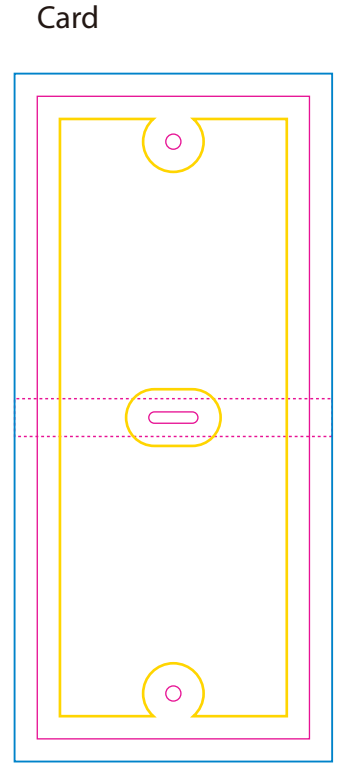

Product: PCH568
Product Size: 210mm x 240mm
Decoration Options: Jacquard craft

Shown at 30% actual size

Print size: 165.1mm(w) x 450mm(h)

Print size: 72mm(w) x 170mm(h)
Shown at 50% actual size

- Knife line
- Safe print area
- Bleed line