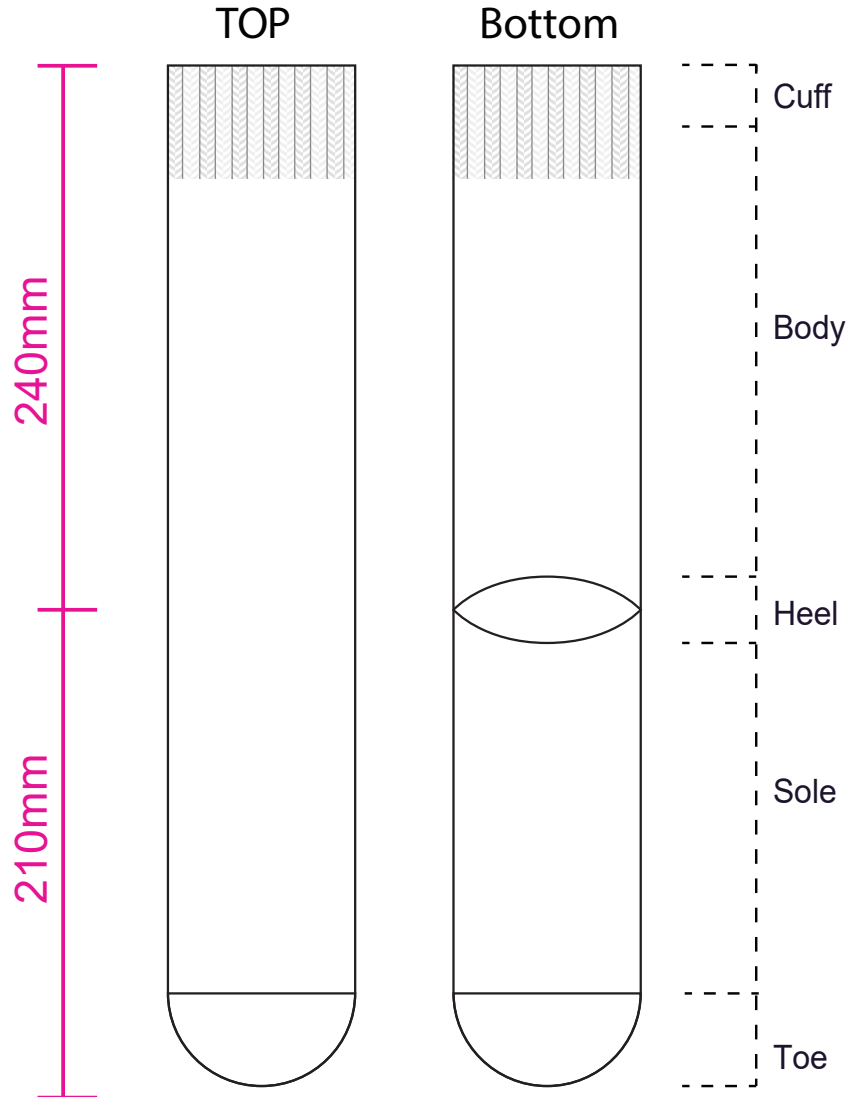

Product: PCH568
Product Size: 210mm x 240mm
Decoration Options: Jacquard craft

Shown at 30% actual size

Print size: 165.1mm(w) x 450mm(h)

Print size: 72mm(w) x 170mm(h)
Shown at 50% actual size

- Knife line
- Safe print area
- Bleed line