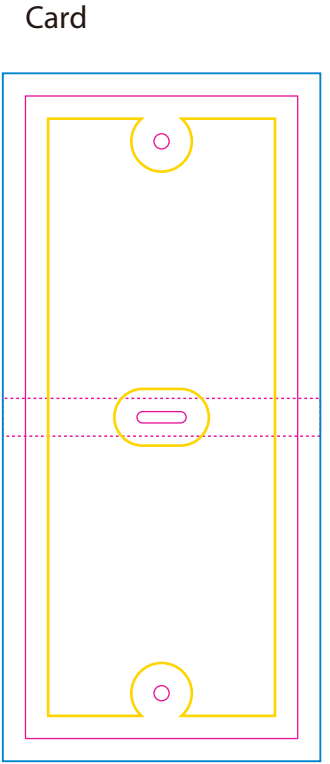

Product: PCH566  
 Product Size: 210mm x 240mm  
 Decoration Options: Jacquard craft

Shown at 30% actual size

Print size: 165.1mm(w) x 450mm(h)

Print size: 72mm(w) x 170mm(h)  
 Shown at 50% actual size

- Knife line
- Safe print area
- Bleed line