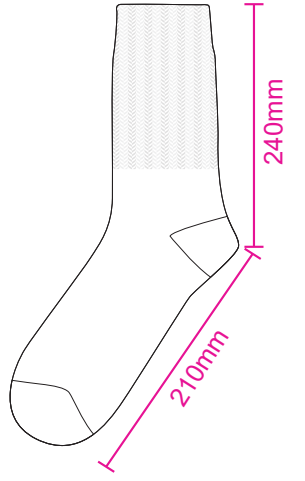

Product: PCH566  
 Product Size: 210mm x 240mm  
 Decoration Options: Jacquard craft

Shown at 30% actual size

Print size: 165.1mm(w) x 450mm(h)

Print size: 72mm(w) x 170mm(h)  
 Shown at 50% actual size

- Knife line
- Safe print area
- Bleed line