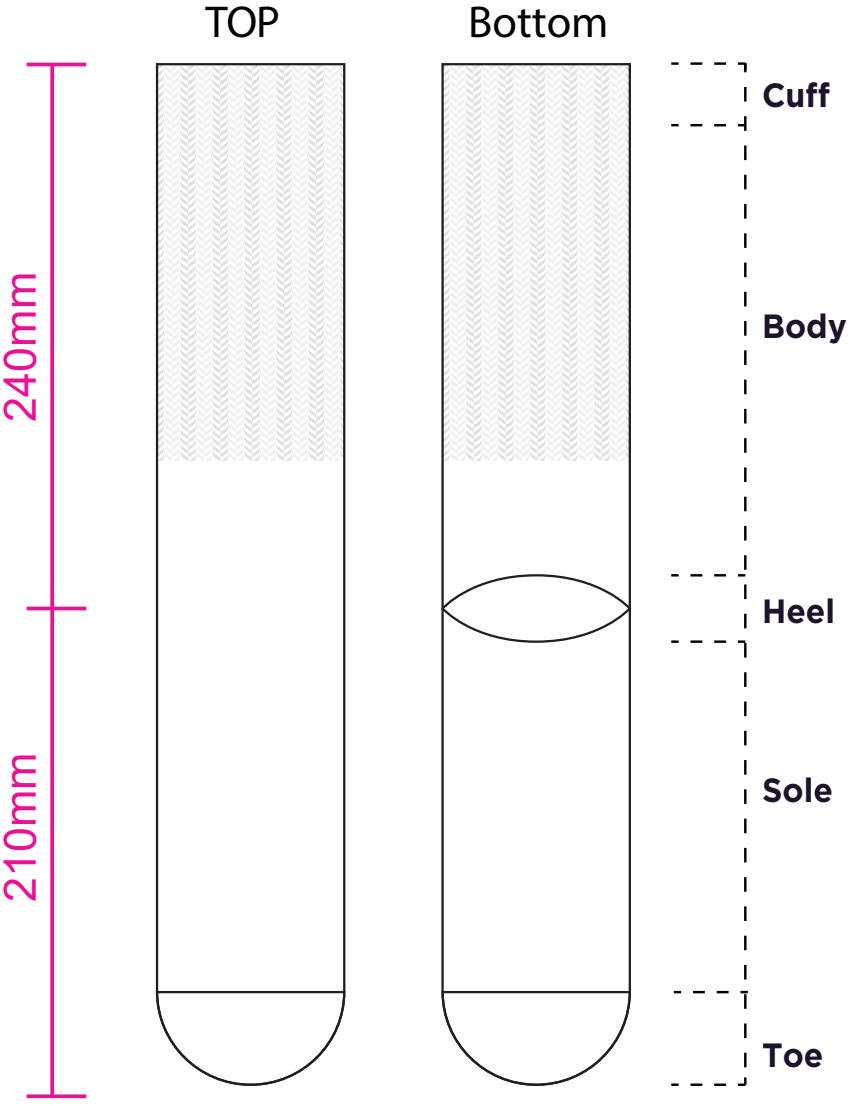

Product: PCH566  
 Product Size: 210mm x 240mm  
 Decoration Options: Jacquard craft

Shown at 30% actual size

Print size: 165.1mm(w) x 450mm(h)

Print size: 72mm(w) x 170mm(h)  
 Shown at 50% actual size

- Knife line
- Safe print area
- Bleed line