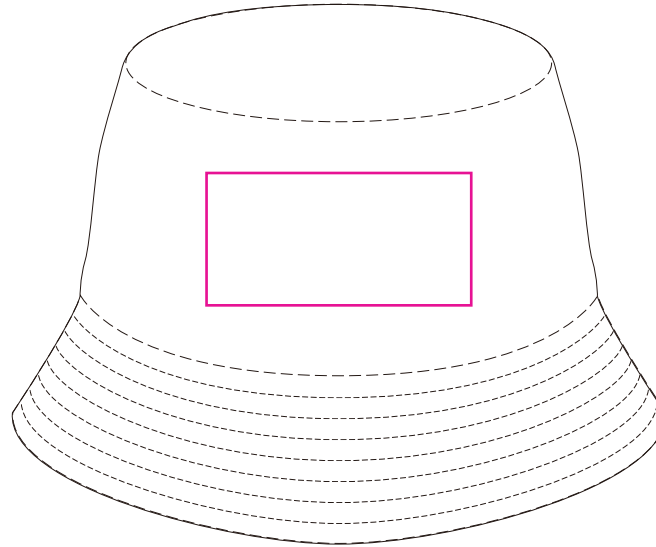

## Sublimation

Size: 58CM

outside

Print size: 175mm(w) x 175mm(h)  
Shown at 30% actual size

Print size: 312.5mm(w) x 113.9mm(h)

Print size: 381.9mm(w) x 138.2mm(h)

Size: 60CM

outside

Print size: 180mm(w) x 180mm(h)  
Shown at 30% actual size

Print size: 317.8mm(w) x 114.9mm(h)

Print size: 386.3mm(w) x 139.5mm(h)

Size: 62CM

outside

Print size: 180mm(w) x 180mm(h)  
Shown at 30% actual size

Print size: 328.1mm(w) x 114.8mm(h)

Print size: 394.8mm(w) x 142.7mm(h)

## Embroidery

Shown at 35% actual size  
Embroidery size: 100mm(W) x 50mm(H)

Head size: 60cm(dia)