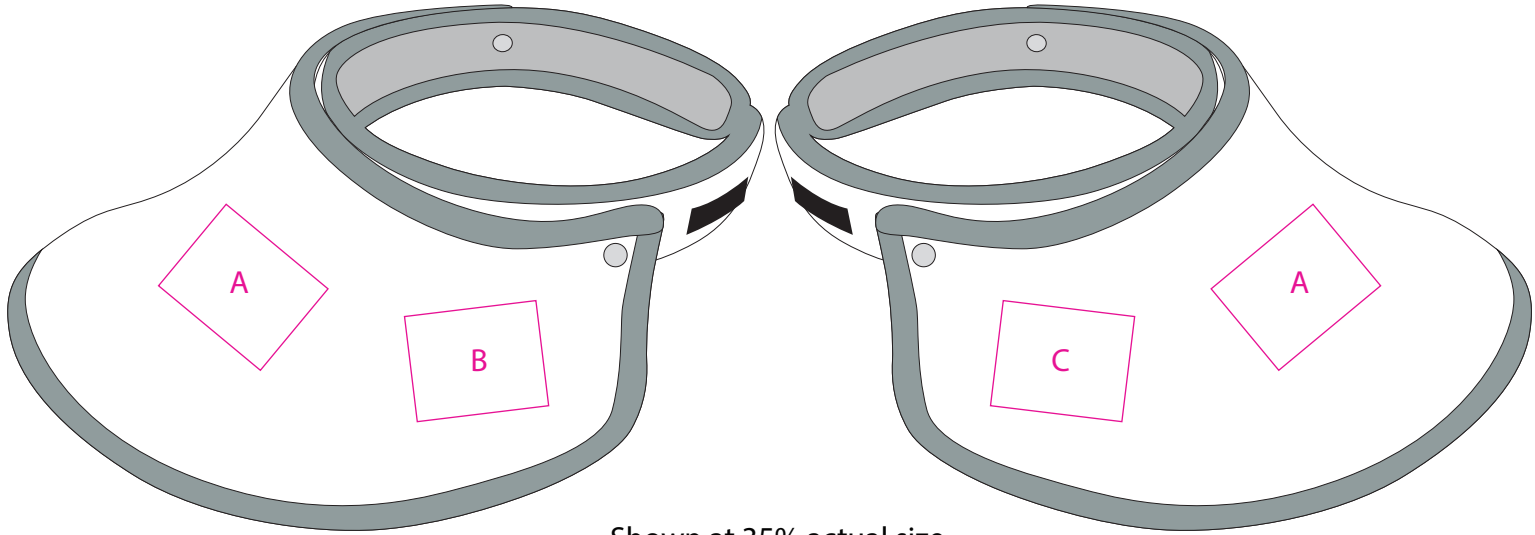

Product: PCH369
Product Size: Brim:15cm
Decoration Options: Heat transfer full colour

Right side

Left side

Shown at 35% actual size
A/B/C Print size:50mm(w) x 40mm(h)