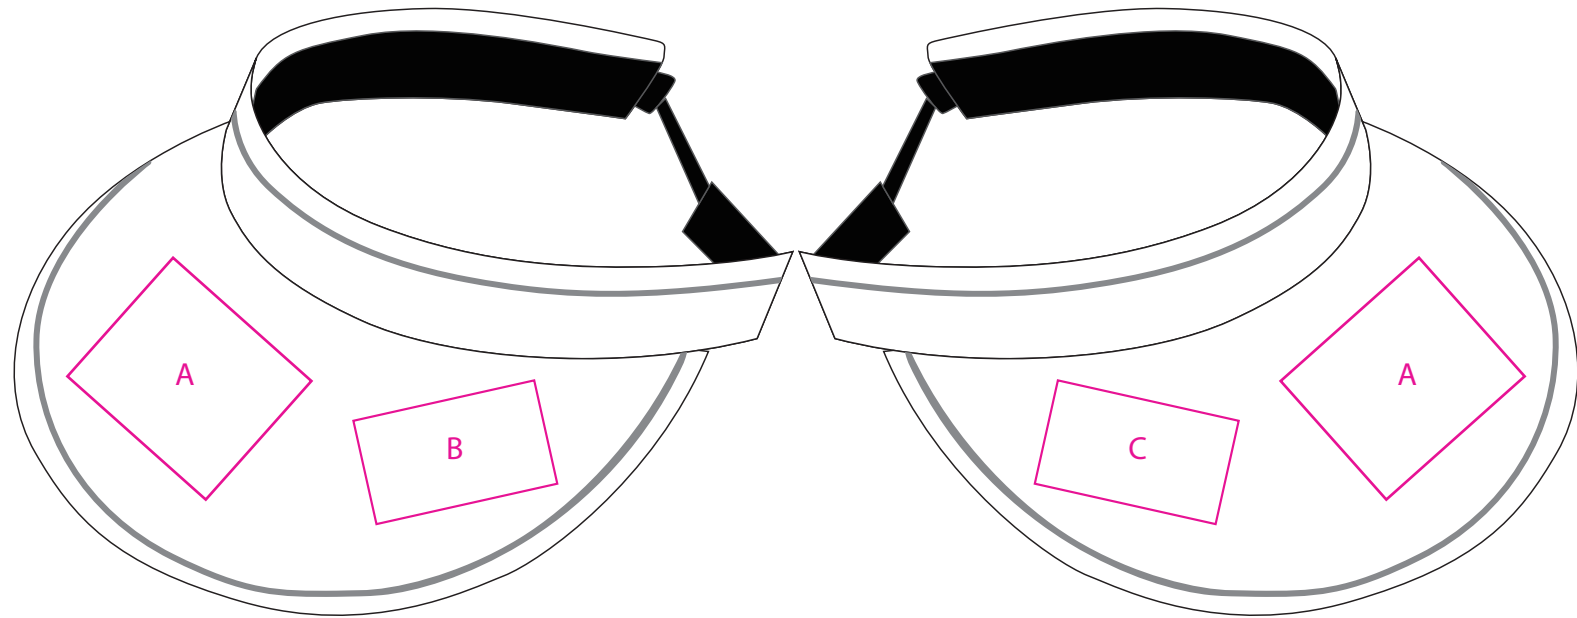

Product: PCH368  
Product Size: Brim:12cm  
Decoration Options: Heat transfer full colour

Right side

Left side

Shown at 35% actual size

A Print size:70mm(w) x 60mm(h)

B/C Print size:70mm(w) x 40mm(h)