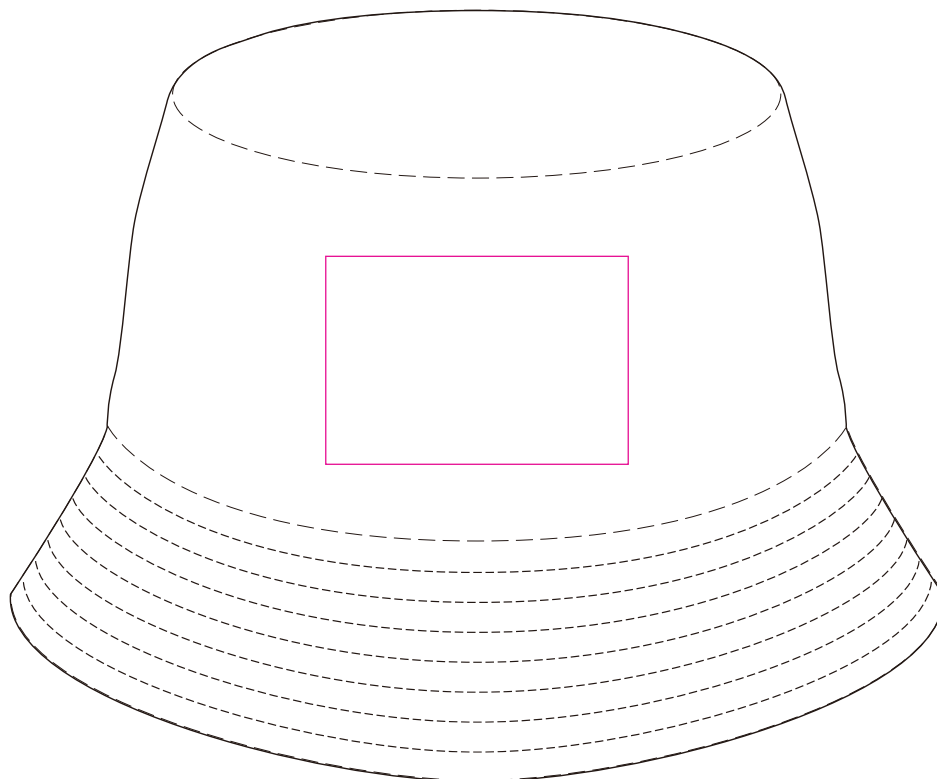

Product: PCH367
Product Size: Head size:58/60/62cm
Decoration Options: Embroidery

Shown at 50% actual size
Embroidery size:80mm(w) x 55mm(h)