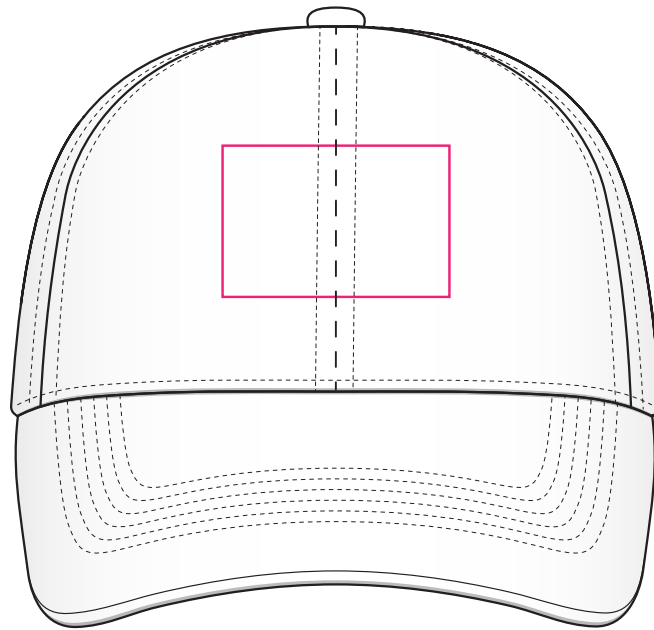

Product: PCH364  
Product Size:head size: 50-60CM  
Decoration Options: Embroidery

Shown at 50% actual size  
Embroidery size: 60mm(w) x 40mm(h)