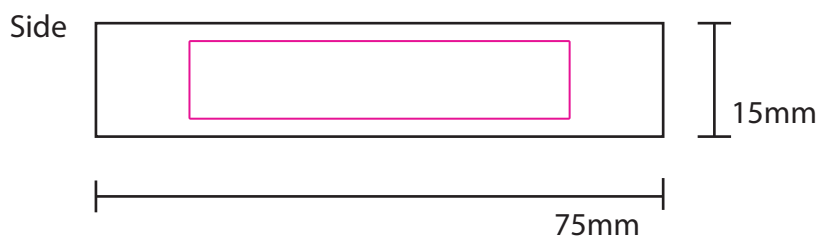

Product: PCH311
Product Size: 75mm(w) x 15mm(h) x 25mm(d)
Decoration Options: Screen print

Not actual size

Print size:50mm(w) x 10mm(h)