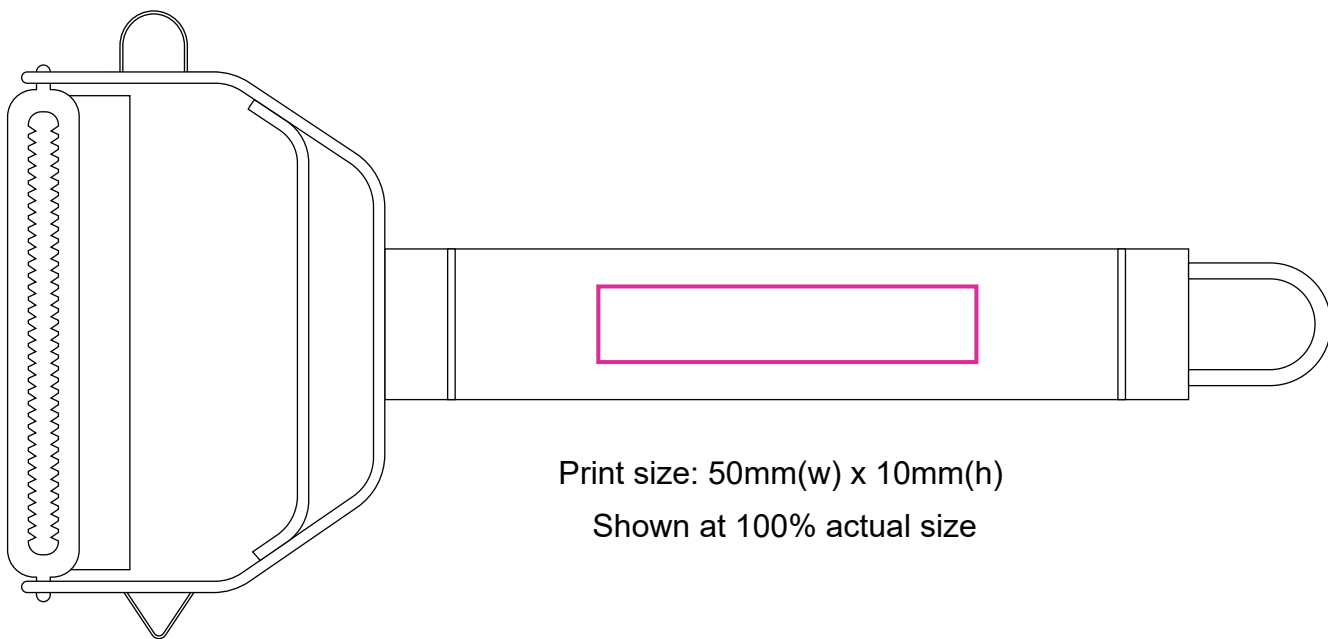

Product: PCH252
Product Size: 17.5x8.3cm
Decoration Options: Laser engraving

Print size: 50mm(w) x 10mm(h)
Shown at 100% actual size